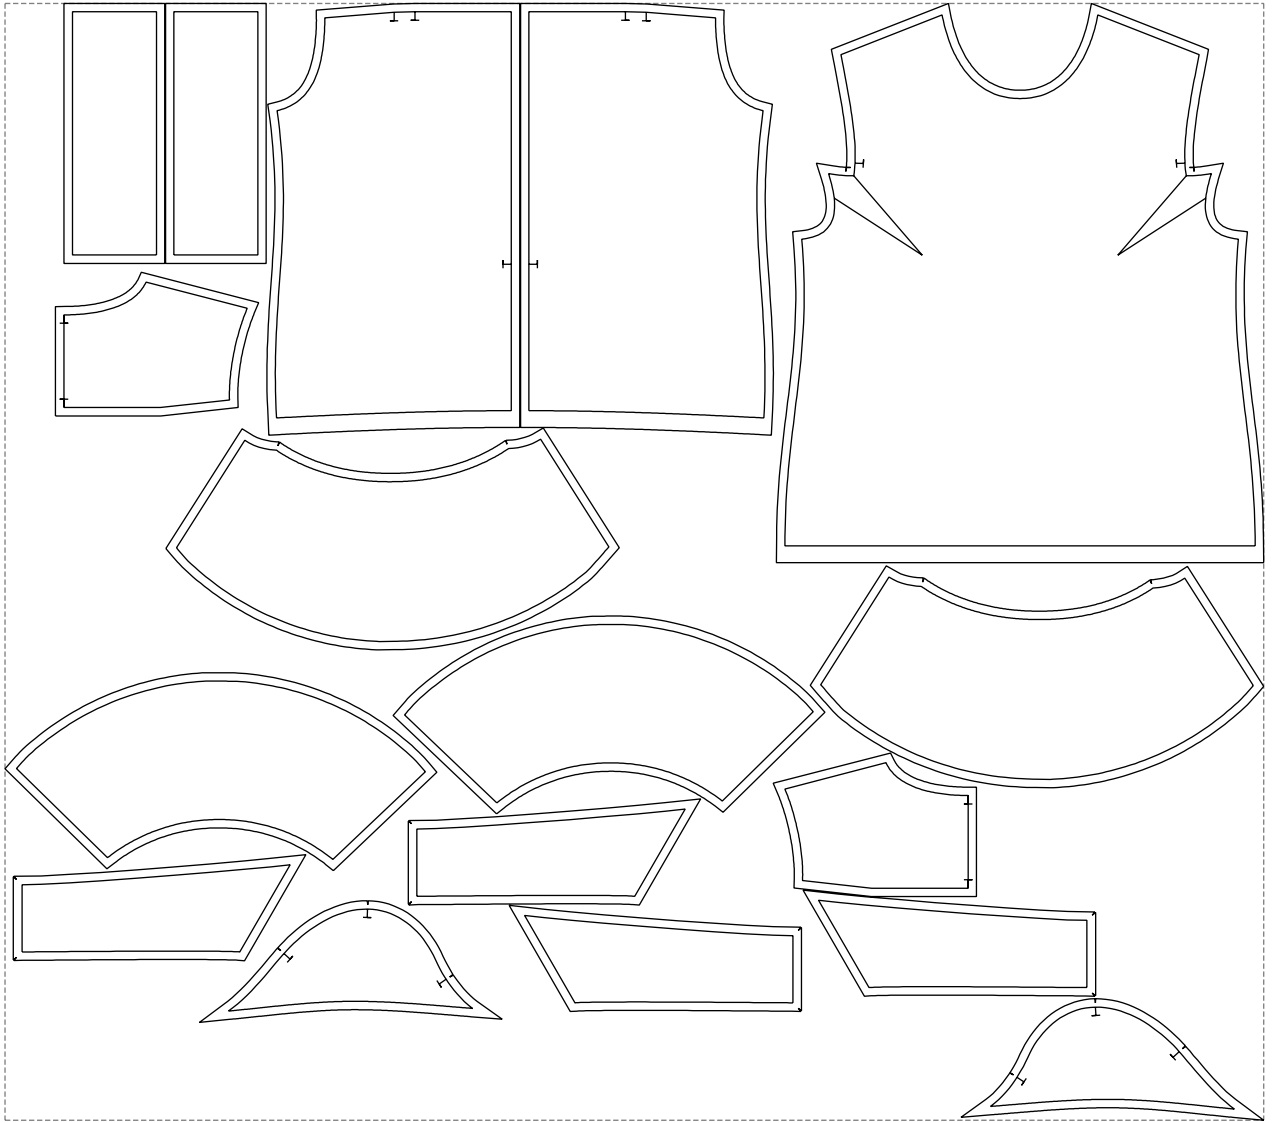

Not for print

Paper size: A4, size:1399.00 x666.19 mm

# Example

size:1499.00 x1330.36 mm

Maneken =1 ver.0

rz\_1=170

rz\_16=92

rz\_17=78.8

rz\_18=71.8

rz\_19=100