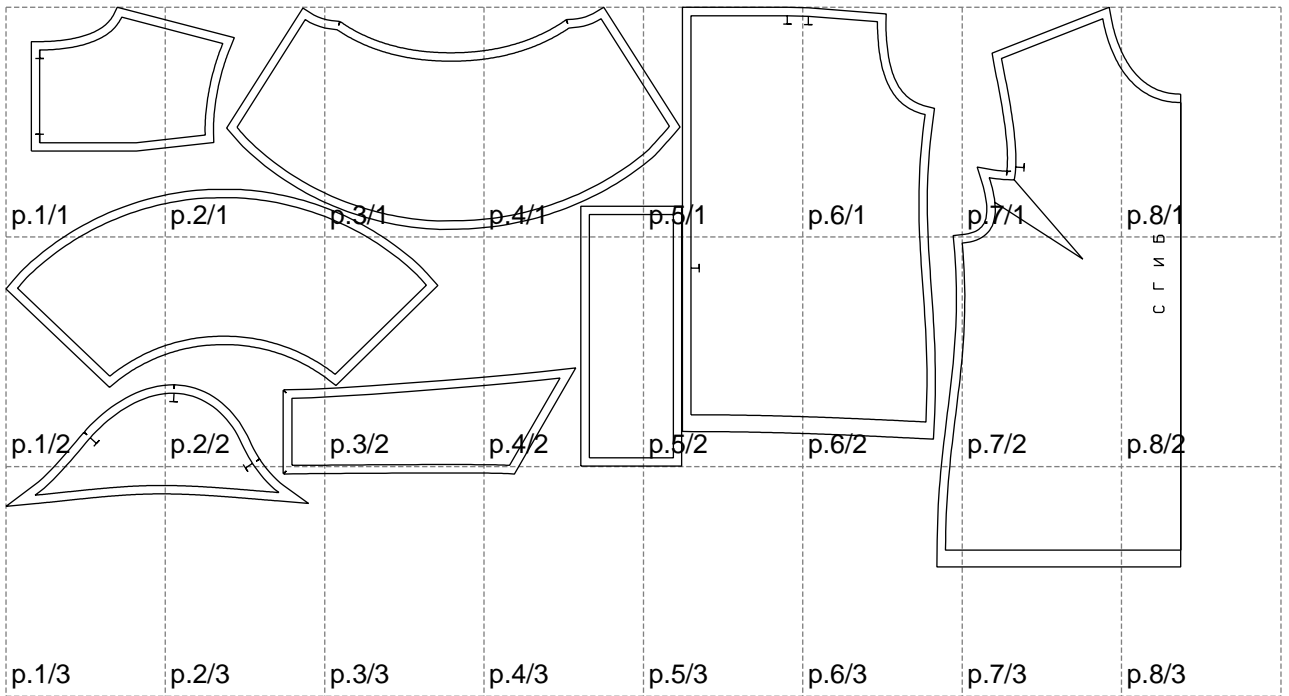

Not for print

Paper size: A4, size:1399.00 x666.19 mm

# Example

size:1499.00 x1330.36 mm

Maneken =1 ver.0

rz\_1=170

rz\_16=92

rz\_17=78.8

rz\_18=71.8

rz\_19=100

rz\_20=98.1

---

. . . . .  
. . . . .  
. . . . .