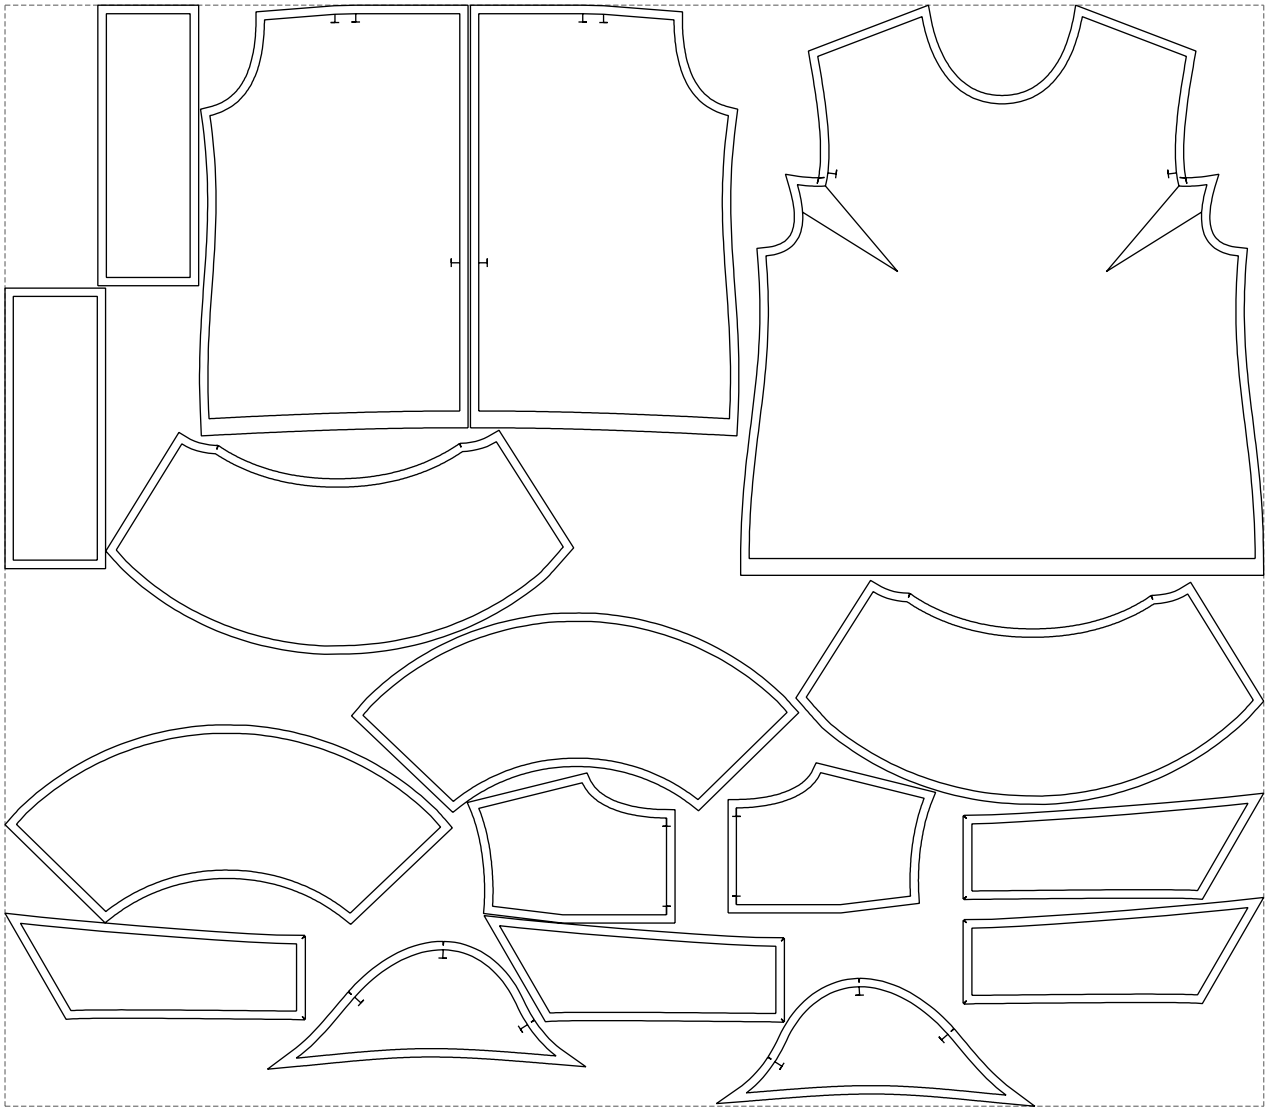

Not for print

Paper size: A4, size:1368.96 x679.03 mm

# Example

size:1499.00 x1311.53 mm

Maneken =1 ver.0

rz\_1=170

rz\_16=100

rz\_17=85.4

rz\_18=80.2

rz\_19=108

rz\_20=105.4

---

. . . . .  
. . . . .  
. . . . .