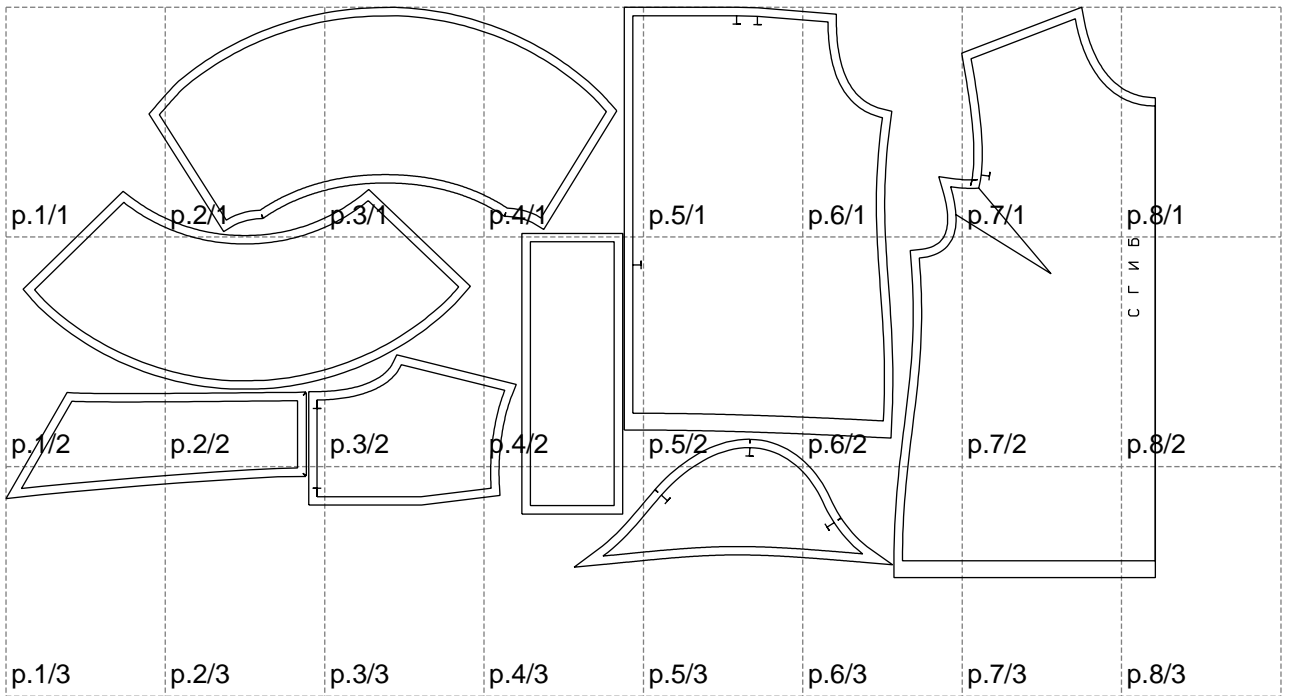

Not for print

Paper size: A4, size:1368.96 x679.03 mm

# Example

size:1499.00 x1311.53 mm

Maneken =1 ver.0

rz\_1=170

rz\_16=100

rz\_17=85.4

rz\_18=80.2

rz\_19=108

rz\_20=105.4

---

. . . . .  
. . . . .  
. . . . .