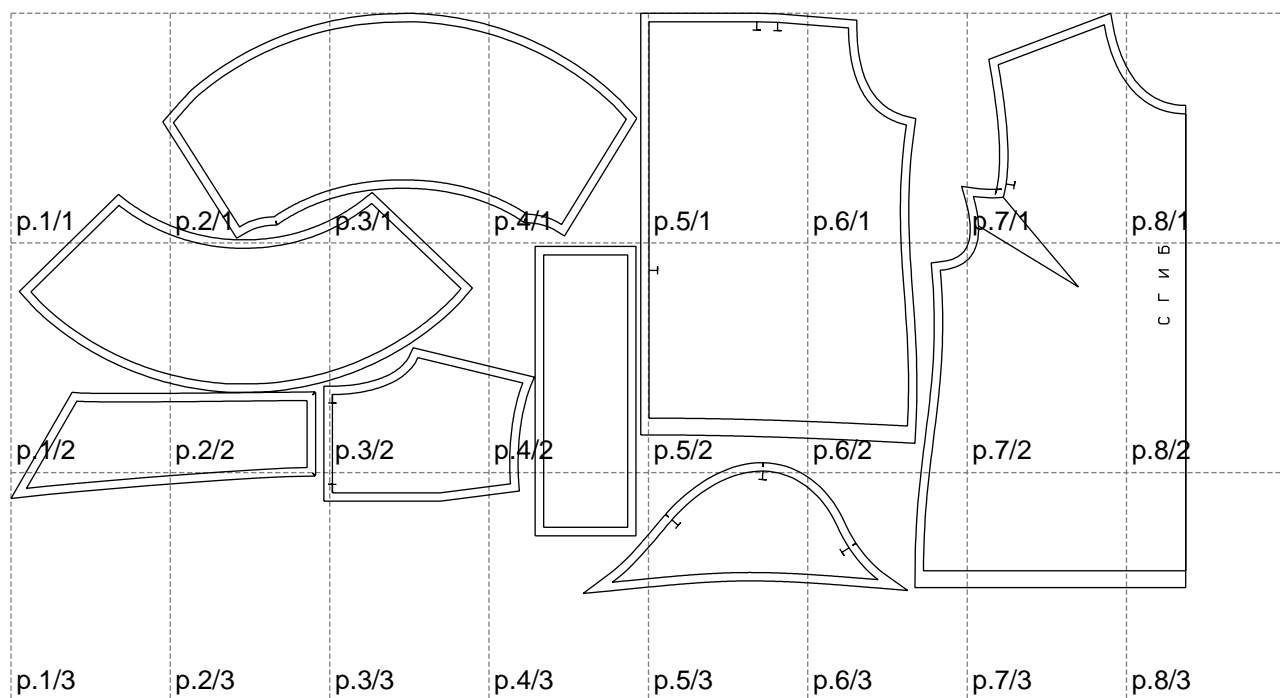

Not for print

Paper size: A4, size:1399.00 x690.70 mm

# Example

size:1499.00 x1369.54 mm

Maneken =1 ver.0

rz\_1=170

rz\_16=104

rz\_17=88.9

rz\_18=84.4

rz\_19=112

rz\_20=109.3

---

. . . . .  
. . . . .  
. . . . .