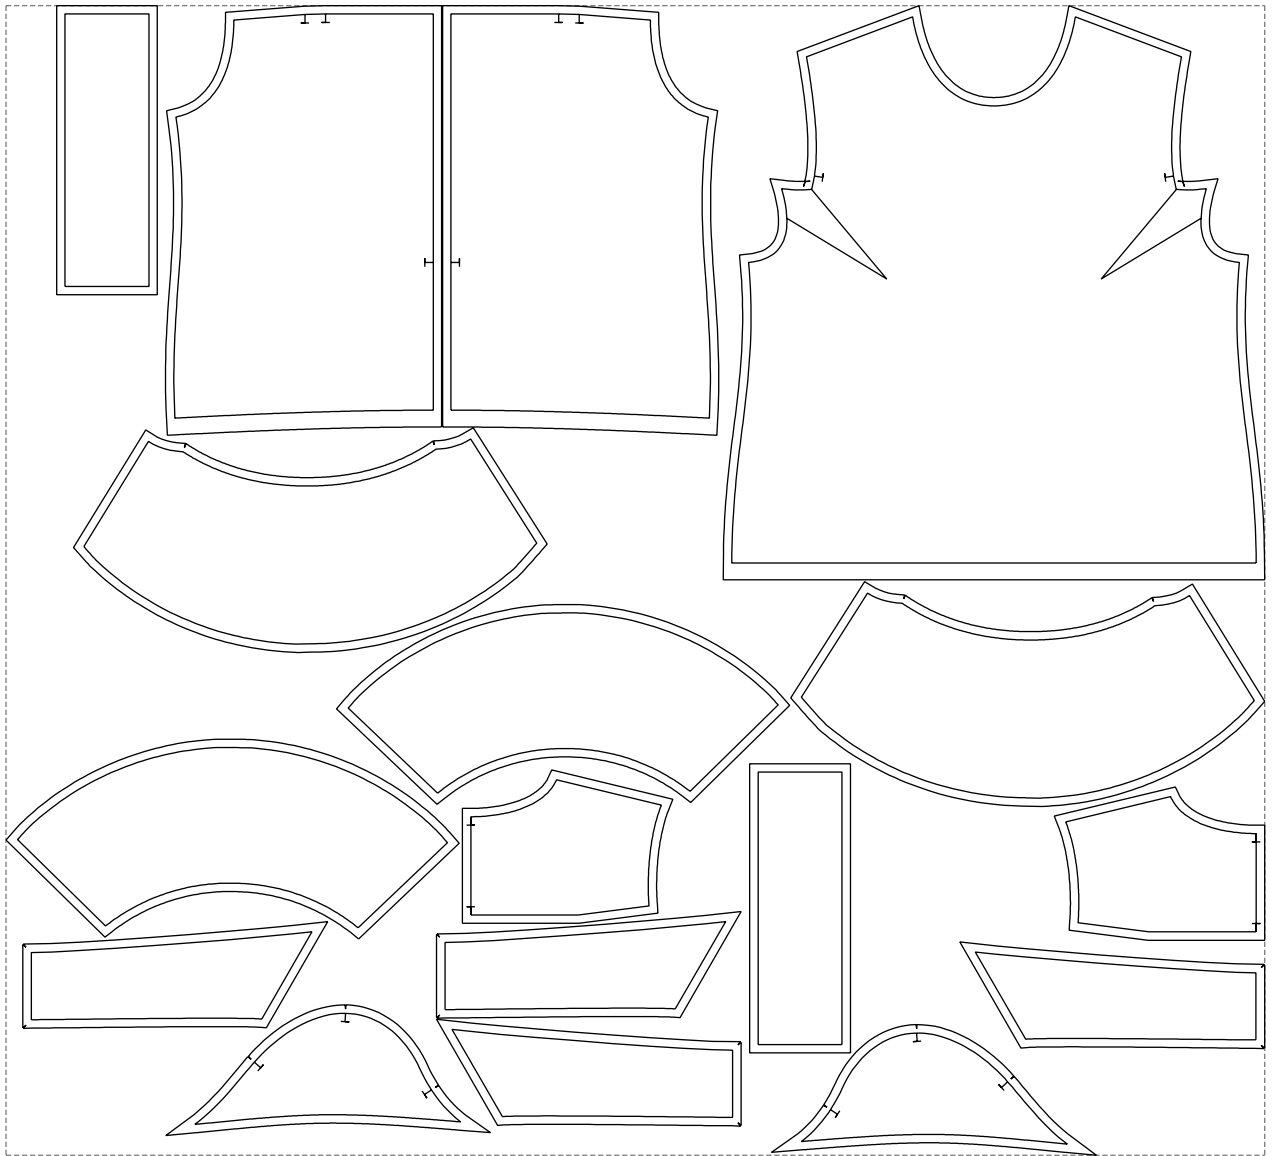

Not for print

Paper size: A4, size:1399.00 x690.70 mm

# Example

size:1499.00 x1369.54 mm

Maneken =1 ver.0

rz\_1=170

rz\_16=104

rz\_17=88.9

rz\_18=84.4

rz\_19=112