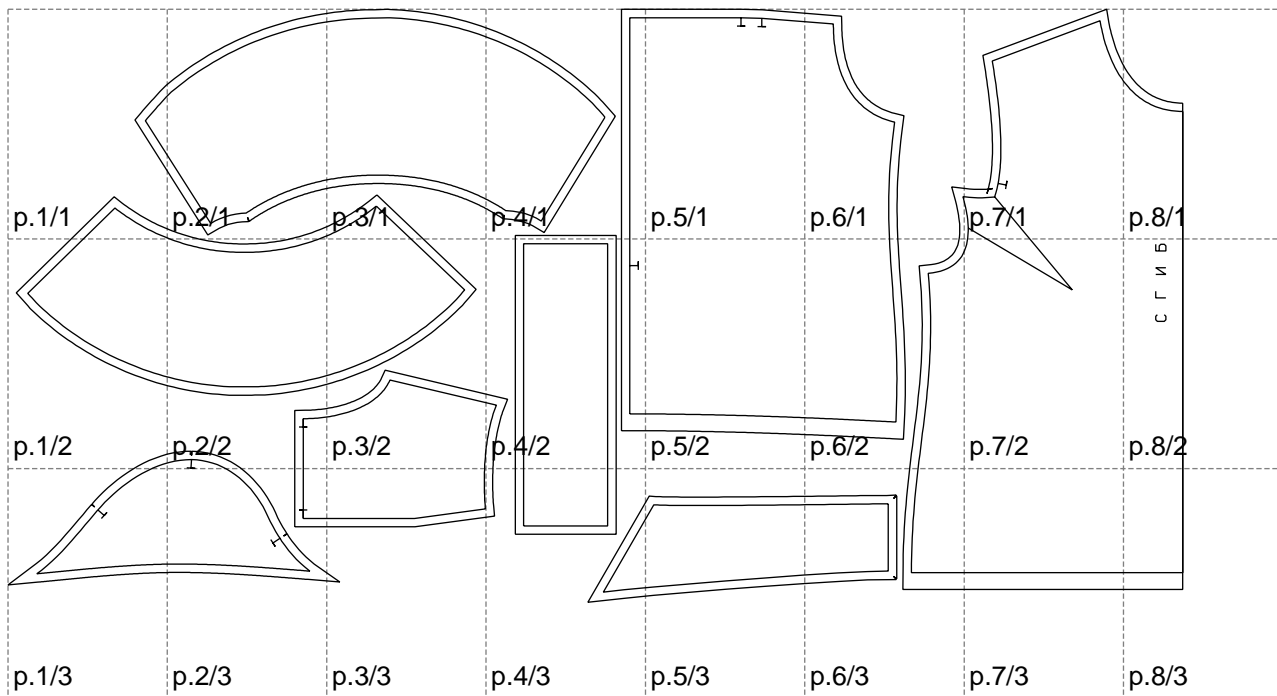

Not for print

Paper size: A4, size:1399.00 x705.92 mm

# Example

size:1499.00 x1386.16 mm

Maneken =1 ver.0

rz\_1=170

rz\_16=108

rz\_17=92.5

rz\_18=89.2

rz\_19=116

rz\_20=113

---

. . . . .  
. . . . .  
. . . . .