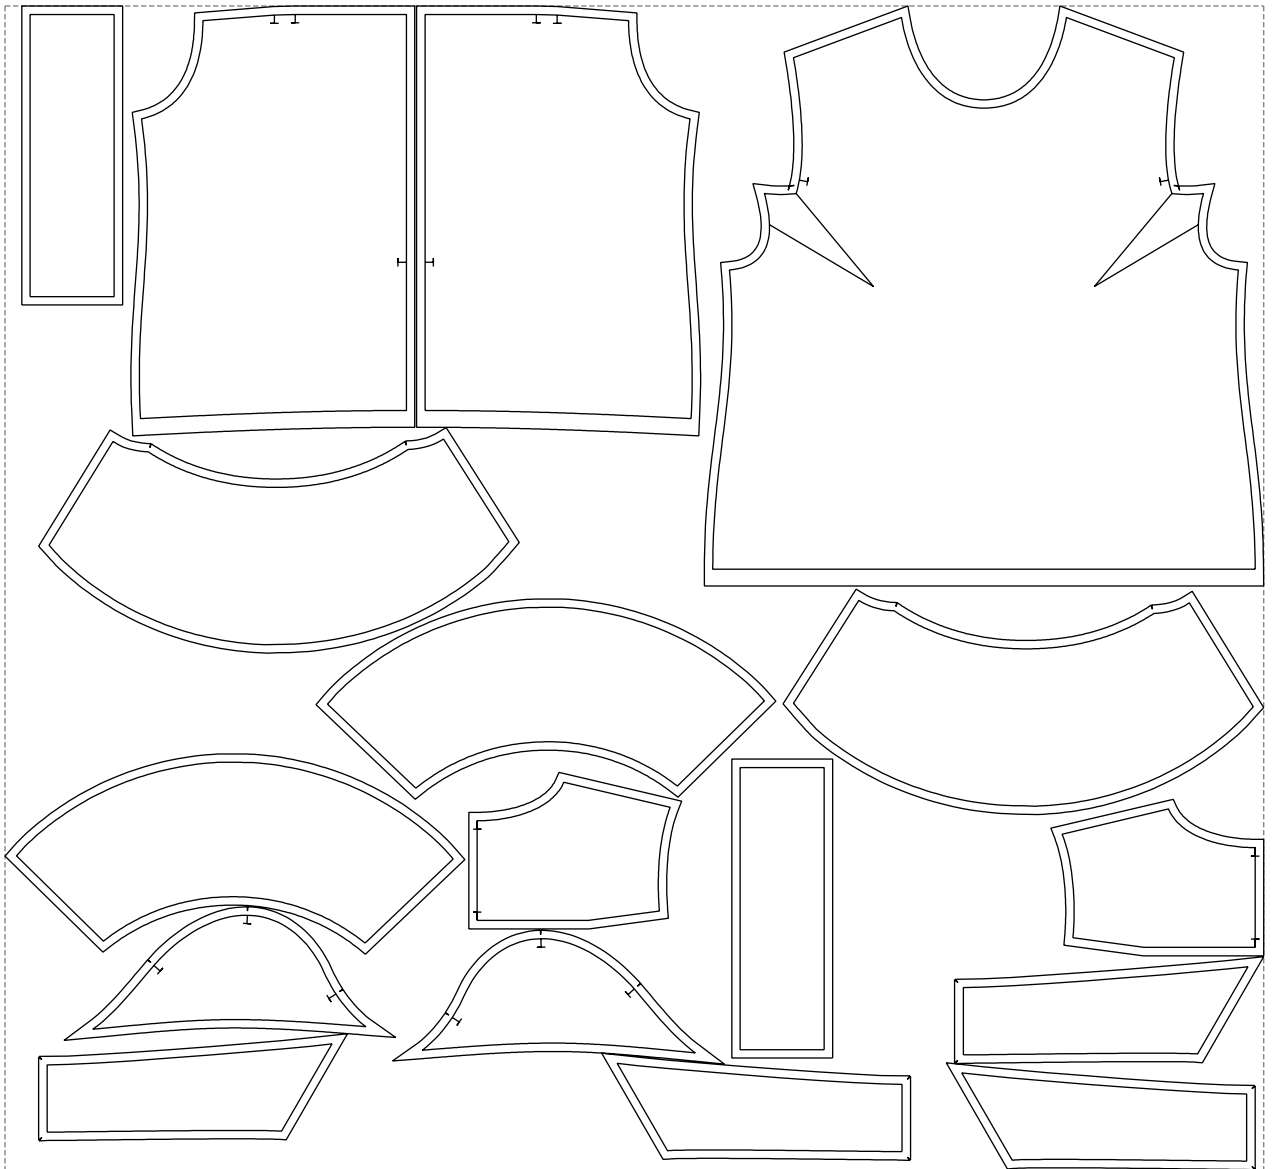

Not for print

Paper size: A4, size:1399.00 x705.92 mm

# Example

size:1499.00 x1386.16 mm

Maneken =1 ver.0

rz\_1=170

rz\_16=108

rz\_17=92.5

rz\_18=89.2

rz\_19=116