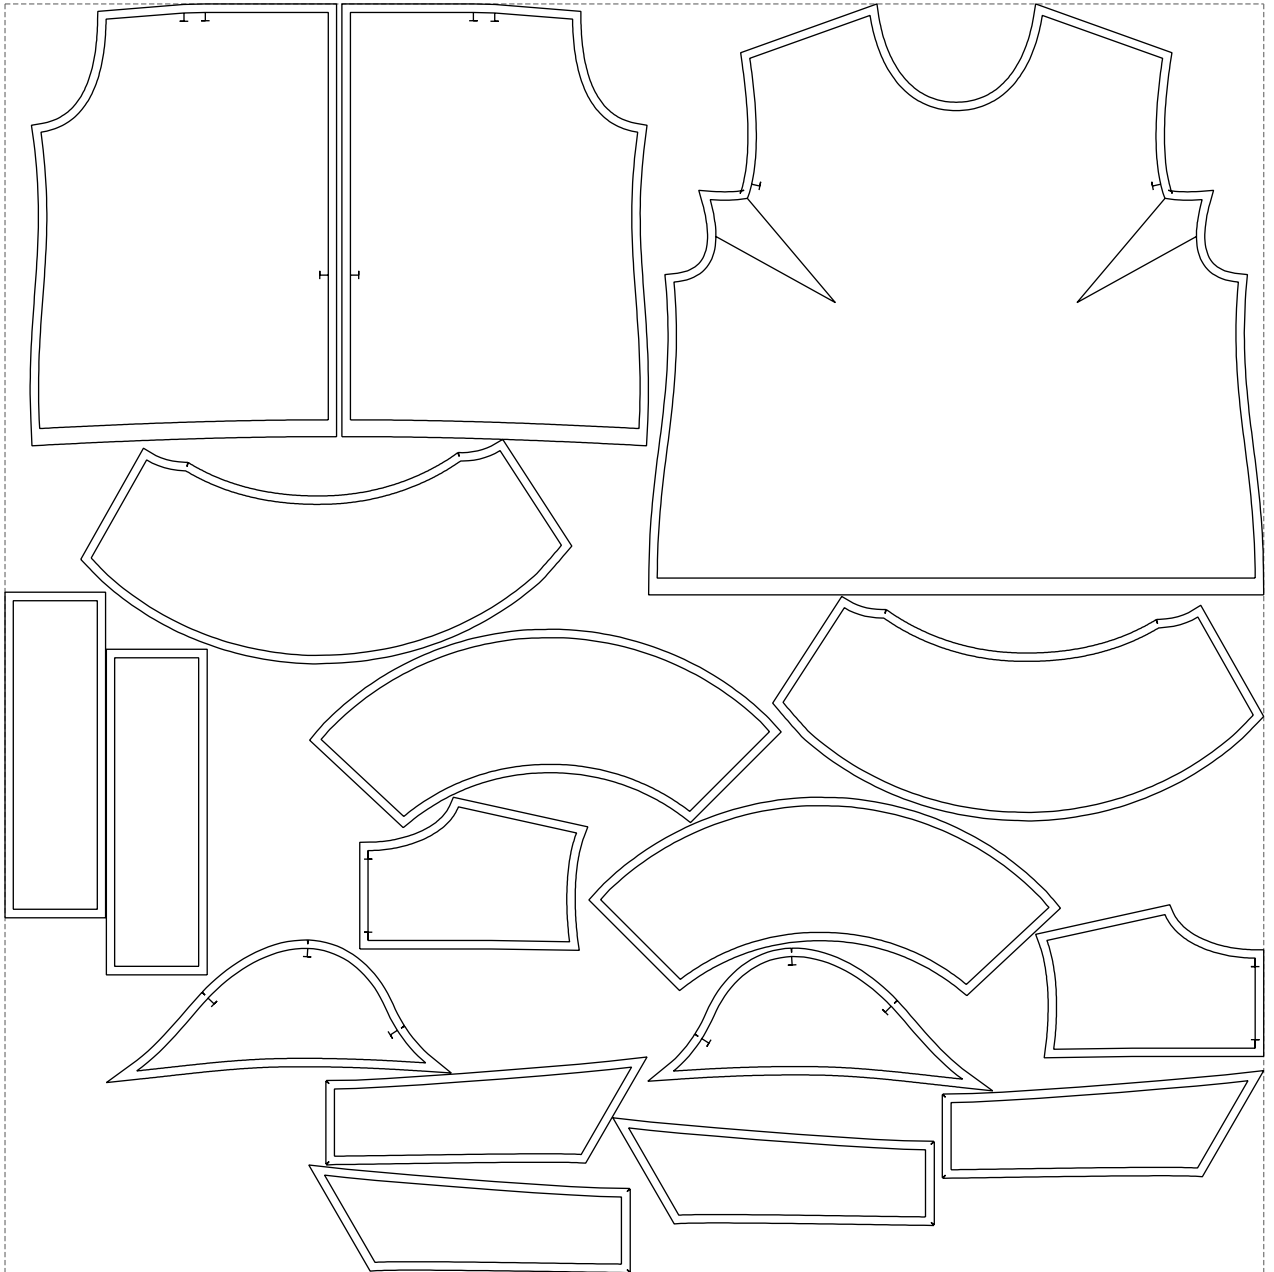

Not for print

Paper size: A4, size:1399.00 x781.84 mm

# Example

size:1499.00 x1511.38 mm

Maneken =1 ver.0

rz\_1=170

rz\_16=120

rz\_17=104

rz\_18=103.6

rz\_19=128

rz\_20=125.1

---

. . . . .  
. . . . .  
. . . . .