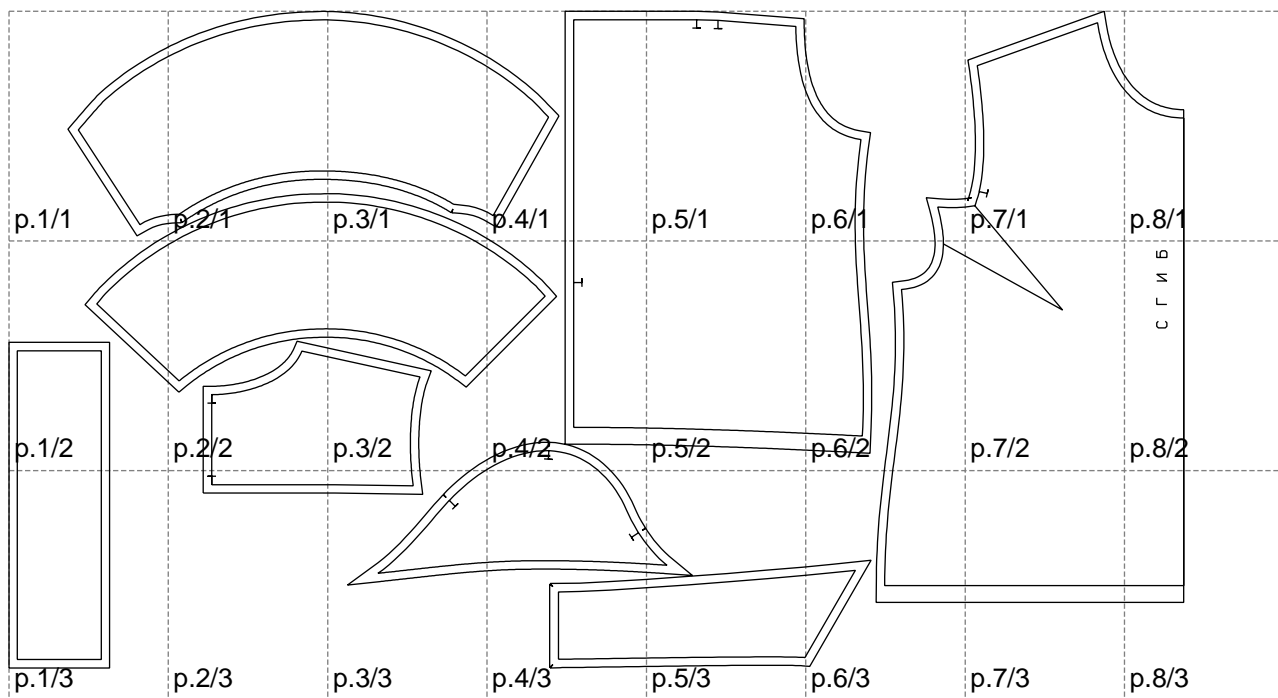

Not for print

Paper size: A4, size:1399.00 x781.84 mm

# Example

size:1499.00 x1511.38 mm

Maneken =1 ver.0

rz\_1=170

rz\_16=120

rz\_17=104

rz\_18=103.6

rz\_19=128

rz\_20=125.1

---

. . . . .  
. . . . .  
. . . . .