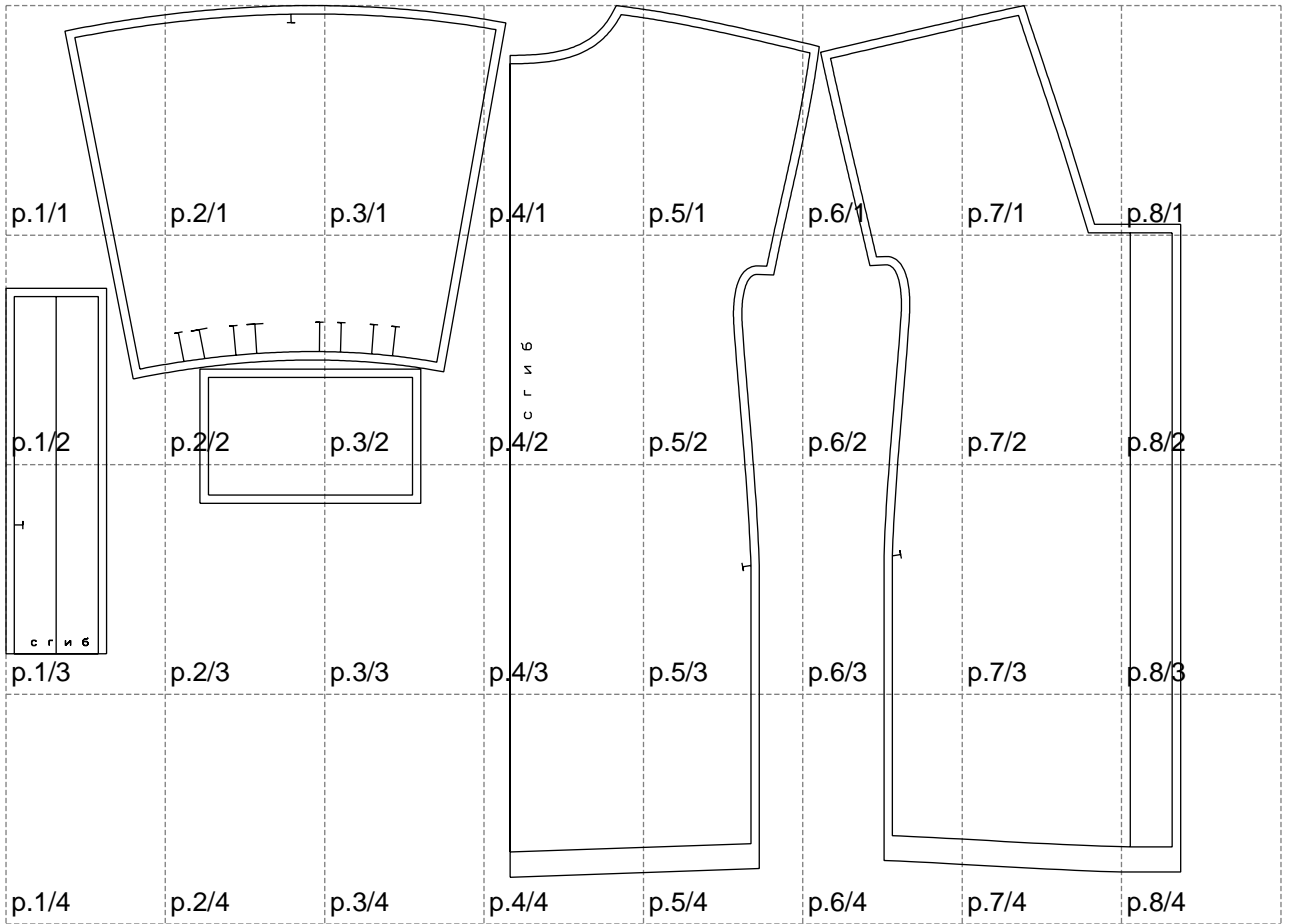

Not for print

Paper size: A4, size:1399.00 x1038.01 mm

# Example

size:1499.00 x1909.55 mm

Maneken =1 ver.0

rz\_1=170

rz\_16=88

rz\_17=75.6

rz\_18=67.6

rz\_19=96

rz\_20=94.6

---

. . . . .  
. . . . .  
. . . . .