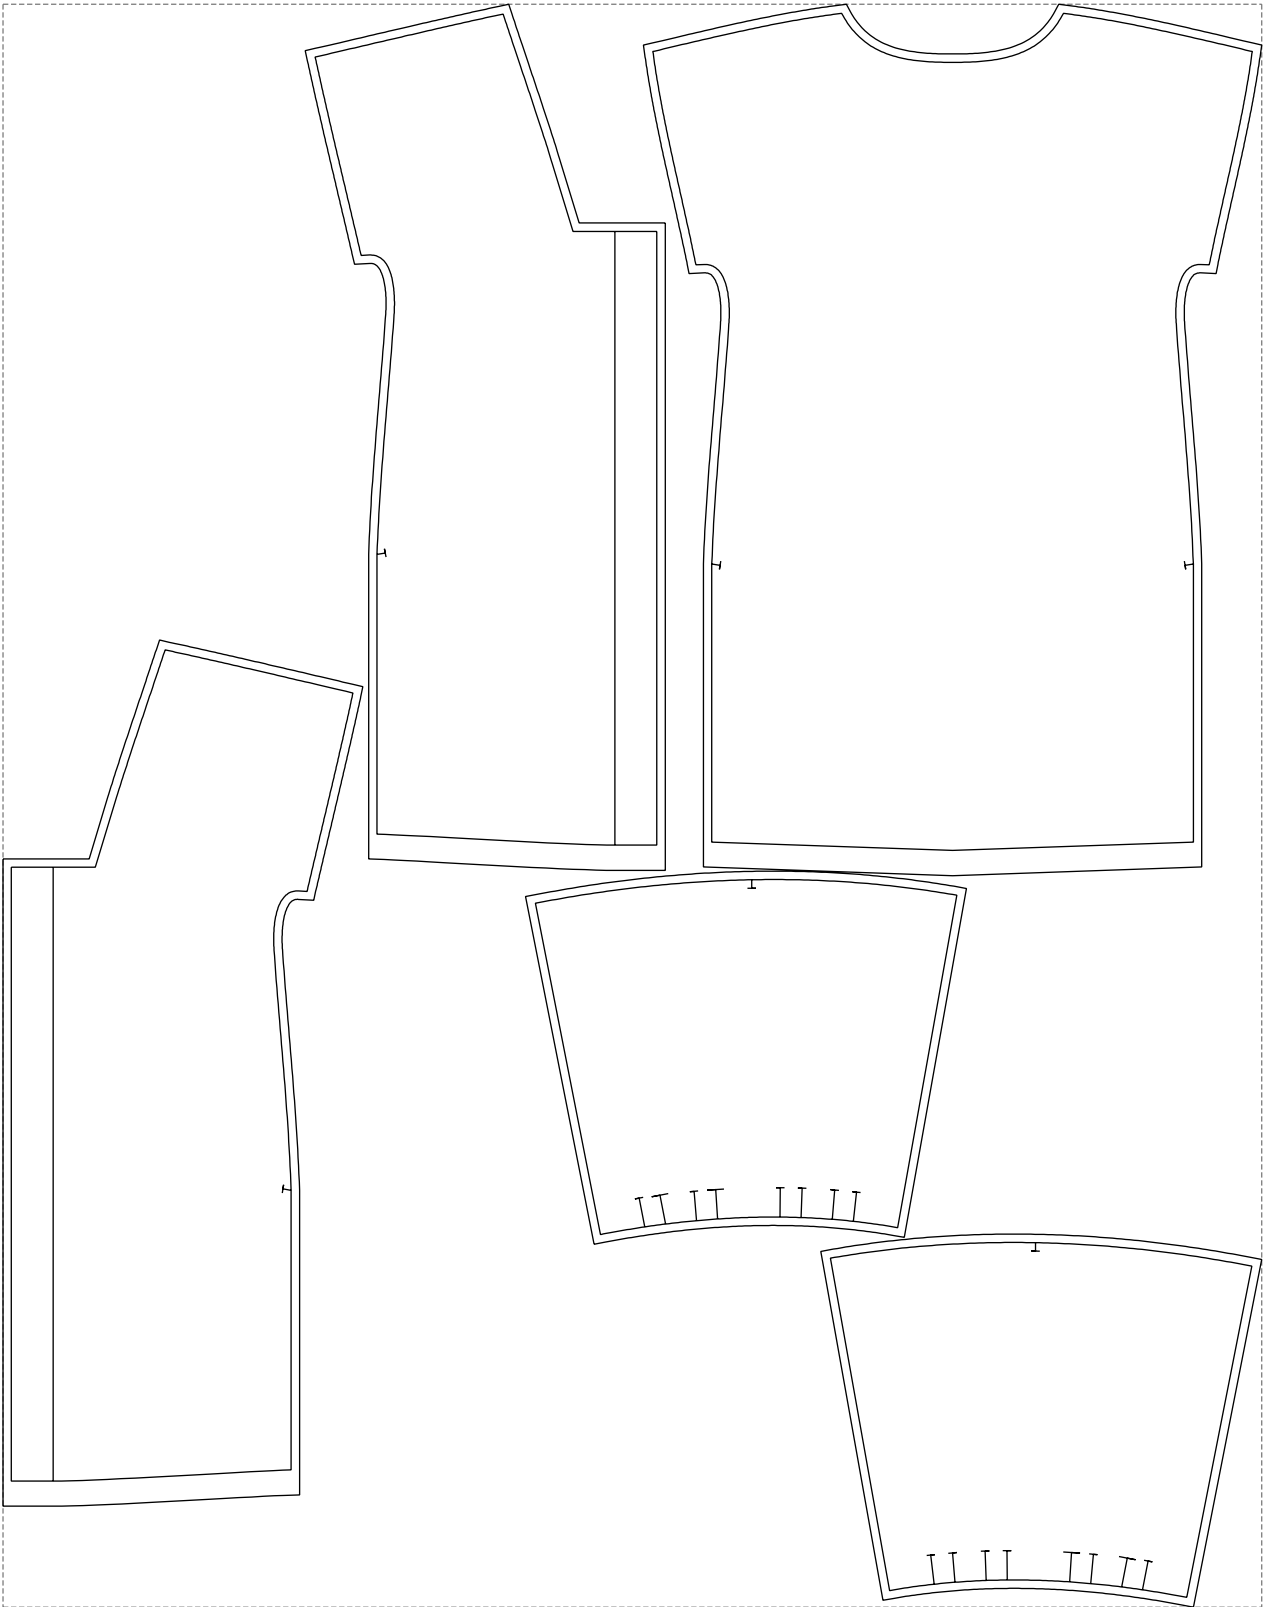

Not for print

Paper size: A4, size:1399.00 x1038.01 mm

# Example

size:1499.00 x1909.55 mm

Maneken =1 ver.0

rz\_1=170

rz\_16=88

rz\_17=75.6

rz\_18=67.6

rz\_19=96

rz\_20=94.6

---

. . . . .  
. . . . .  
. . . . .