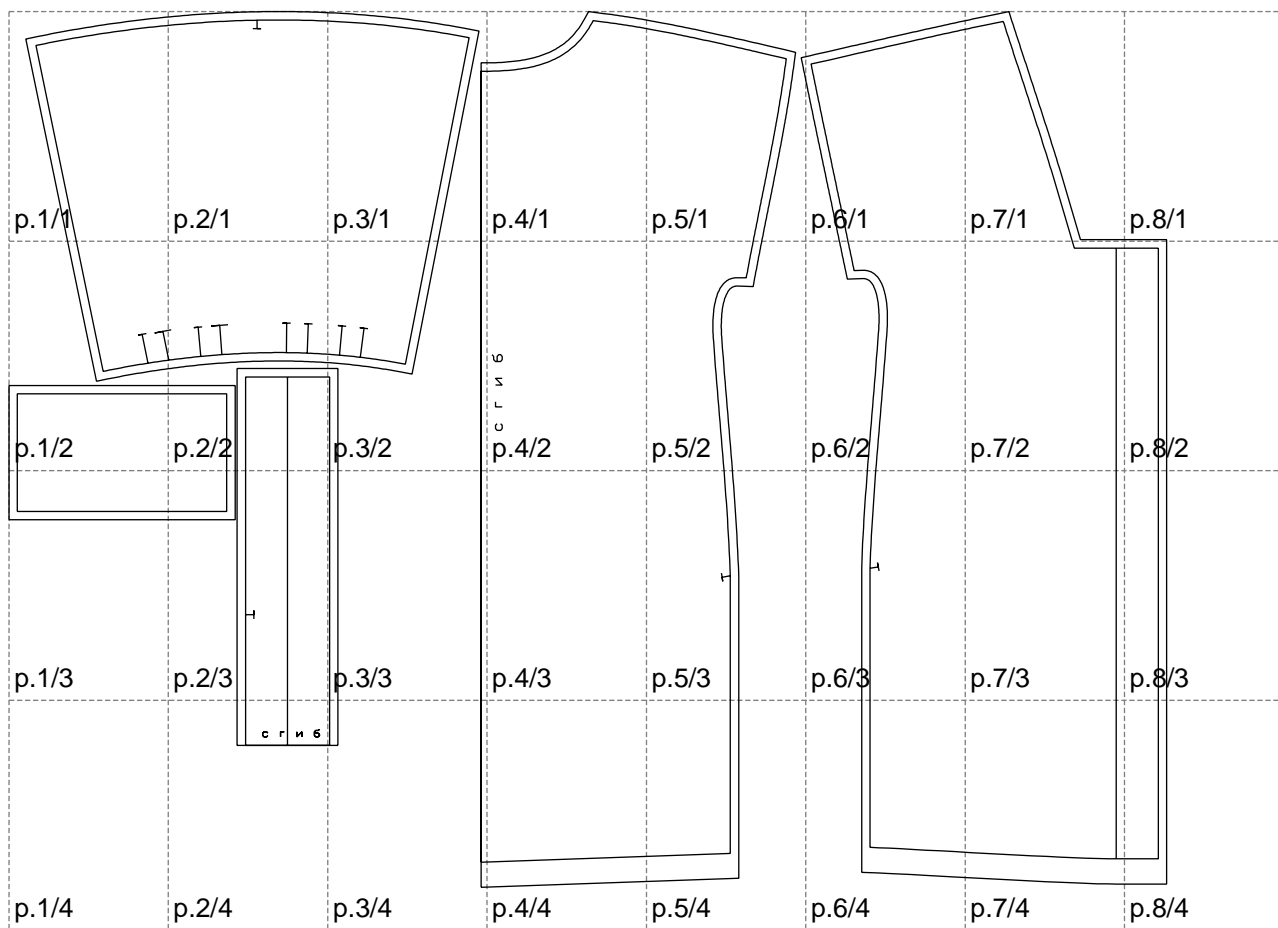

Not for print

Paper size: A4, size:1378.83 x1042.84 mm

# Example

size:1488.97 x2017.59 mm

Maneken =1 ver.0

rz\_1=170

rz\_16=92

rz\_17=78.8

rz\_18=71.8

rz\_19=100

rz\_20=98.1

---

. . . . .  
. . . . .  
. . . . .