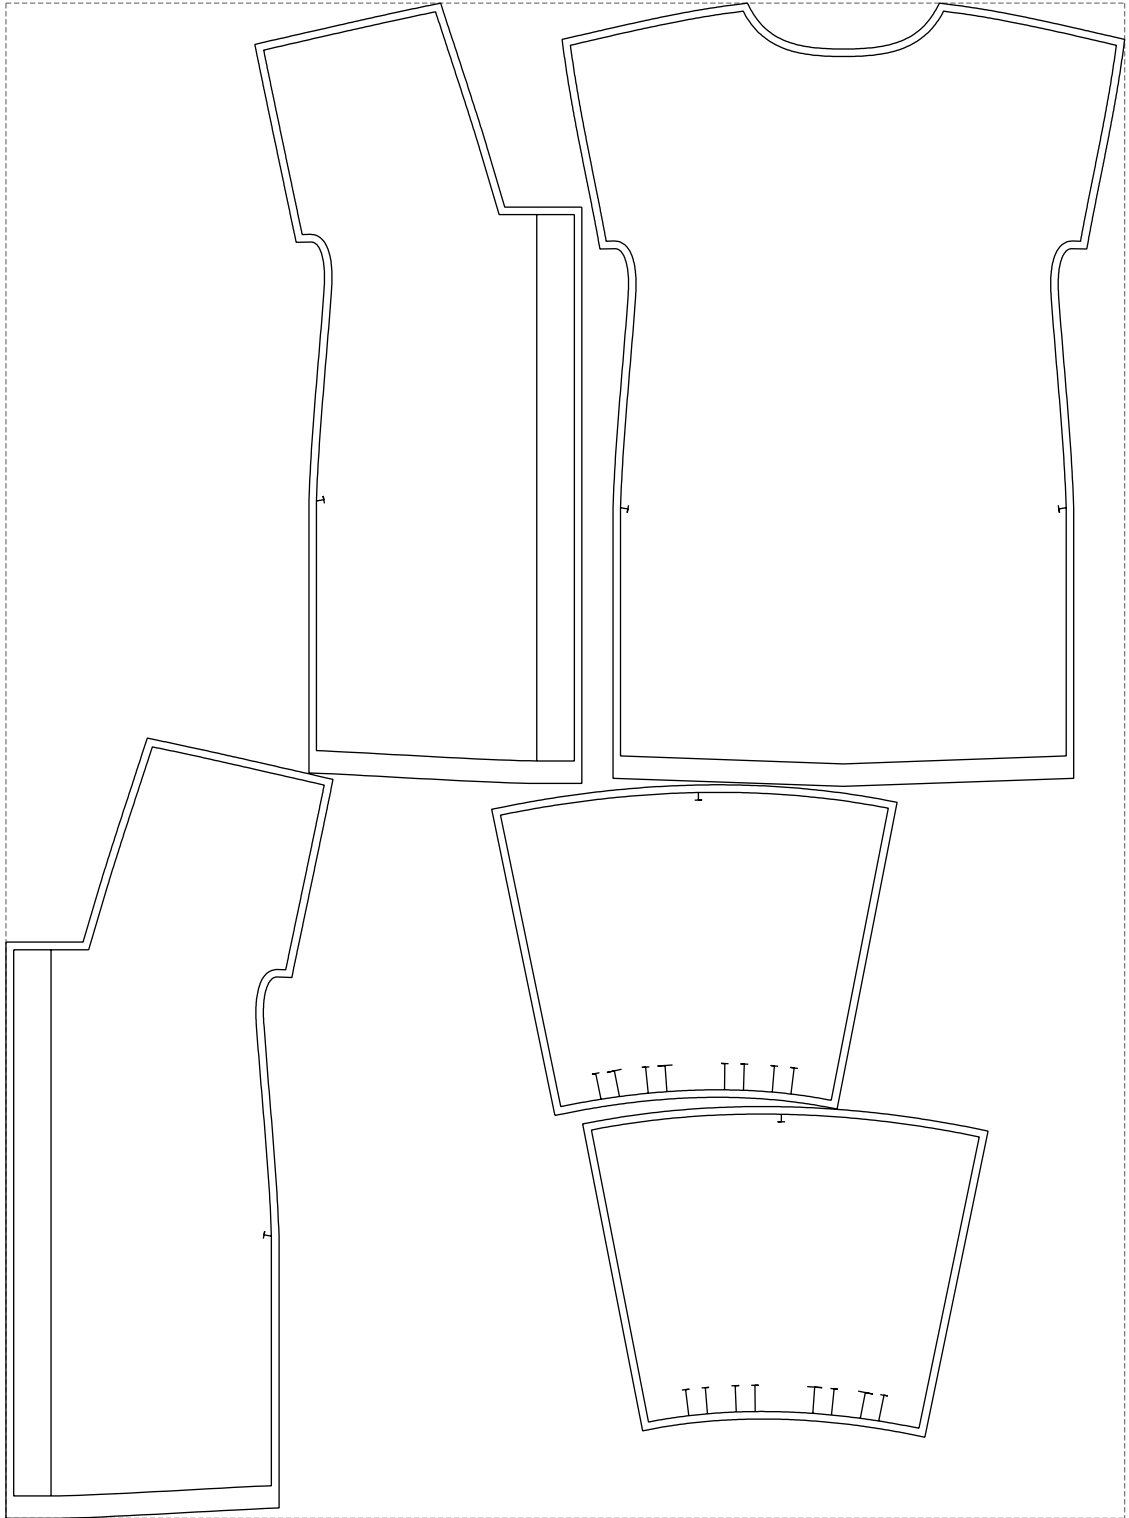

Not for print

Paper size: A4, size:1378.83 x1042.84 mm

# Example

size:1488.97 x2017.59 mm

Maneken =1 ver.0

rz\_1=170

rz\_16=92

rz\_17=78.8

rz\_18=71.8

rz\_19=100

rz\_20=98.1

---

. . . . .  
. . . . .  
. . . . .