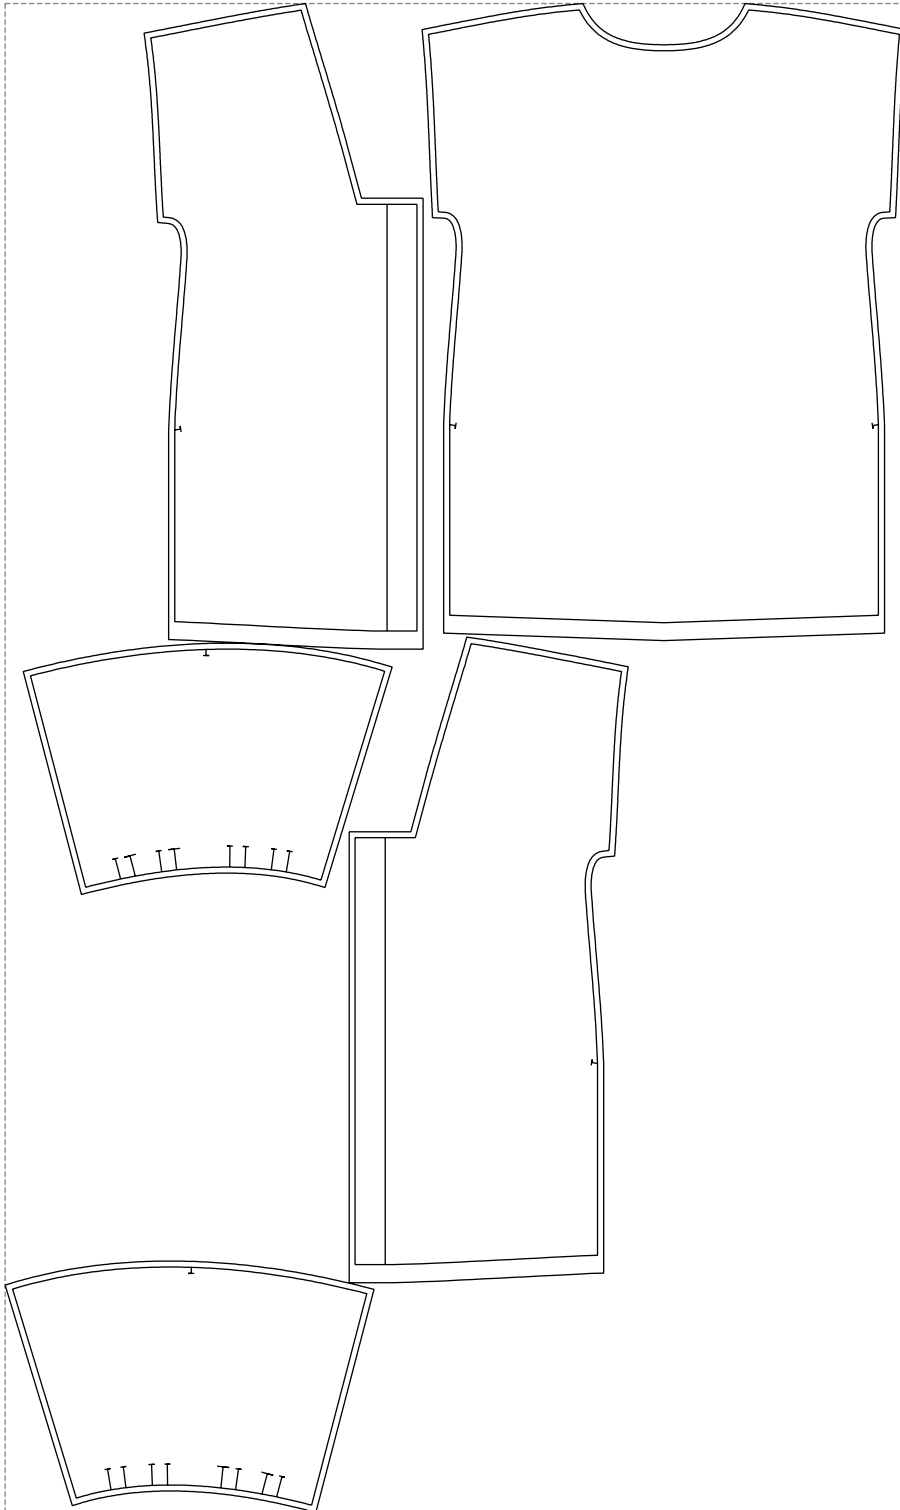

Not for print

Paper size: A4, size:1298.35 x1468.80 mm

# Example

size:1499.00 x2511.22 mm

Maneken =1 ver.0

rz\_1=170

rz\_16=116

rz\_17=100

rz\_18=98.8

rz\_19=124

rz\_20=121

---

. . . . .  
. . . . .  
. . . . .