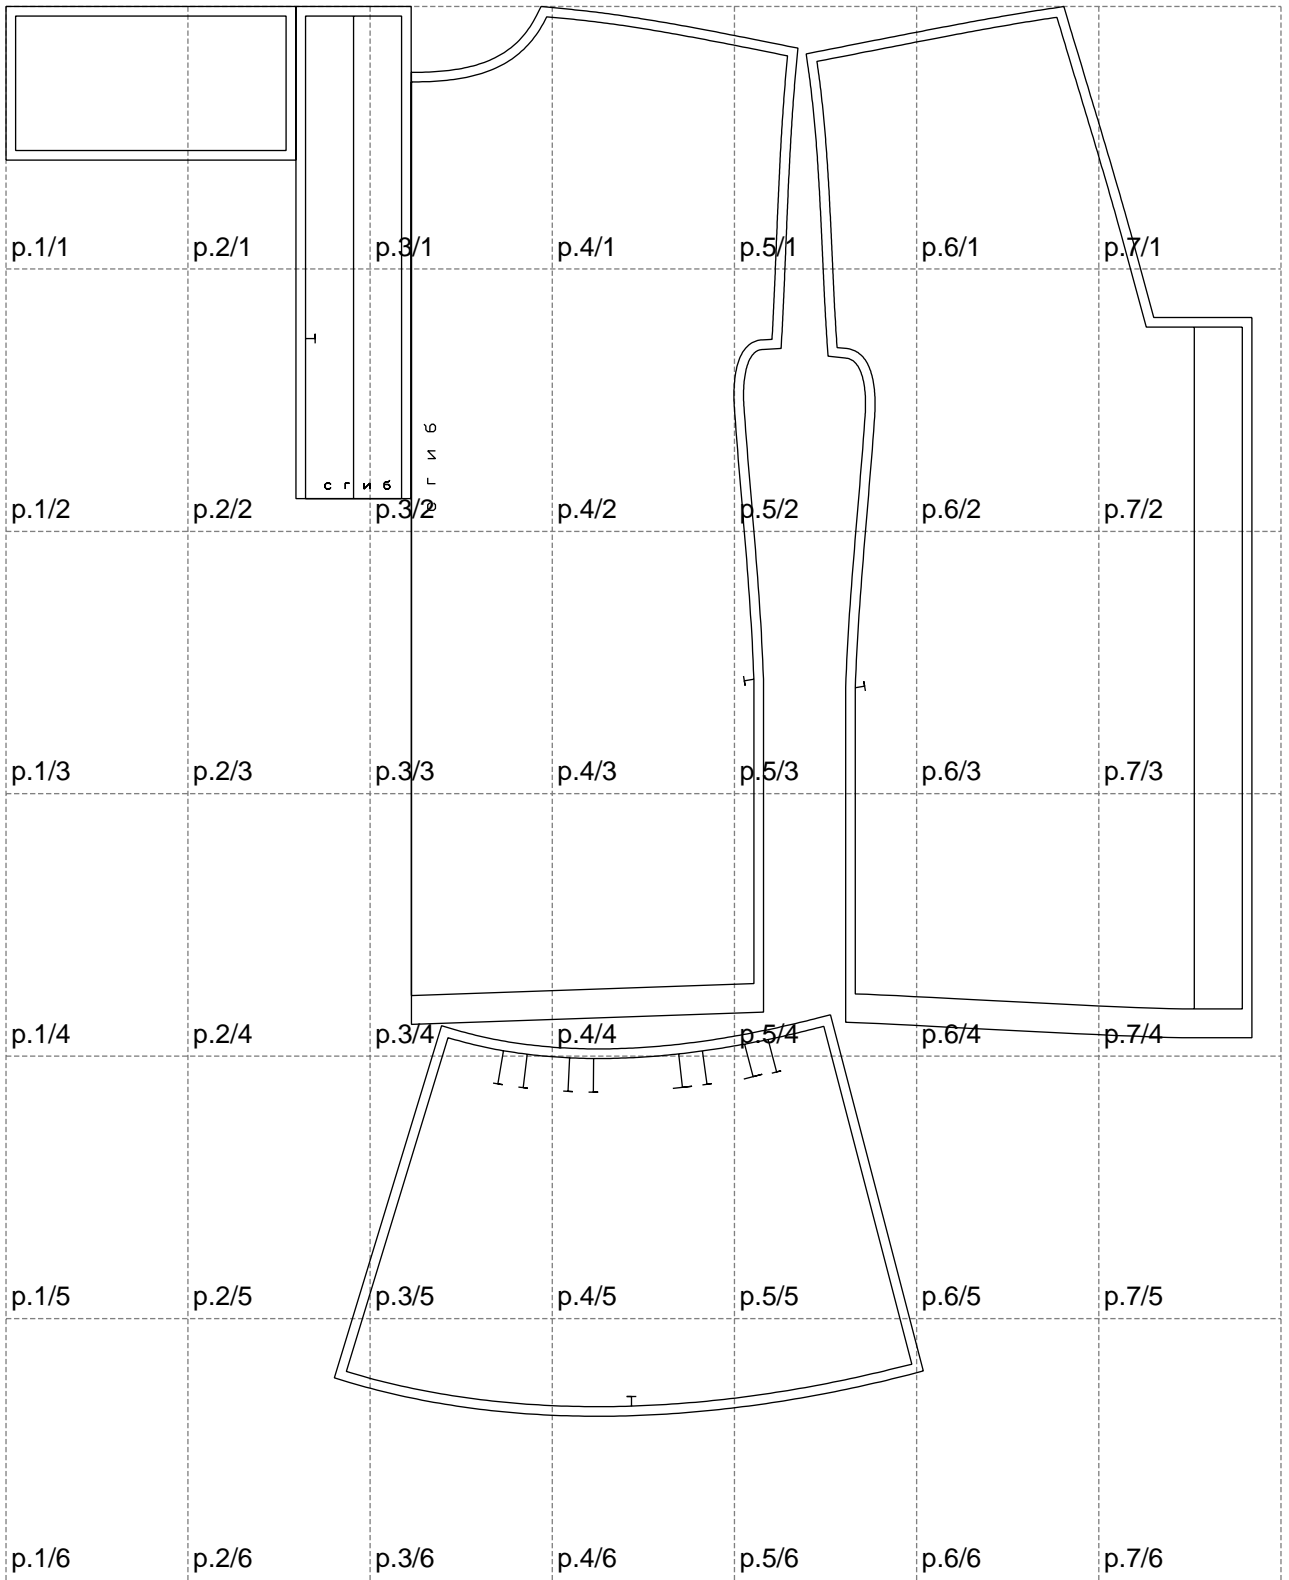

Not for print

Paper size: A4, size:1298.35 x1468.80 mm

# Example

size:1499.00 x2511.22 mm

Maneken =1 ver.0

rz\_1=170

rz\_16=116

rz\_17=100

rz\_18=98.8

rz\_19=124

rz\_20=121

---

. . . . .  
. . . . .  
. . . . .