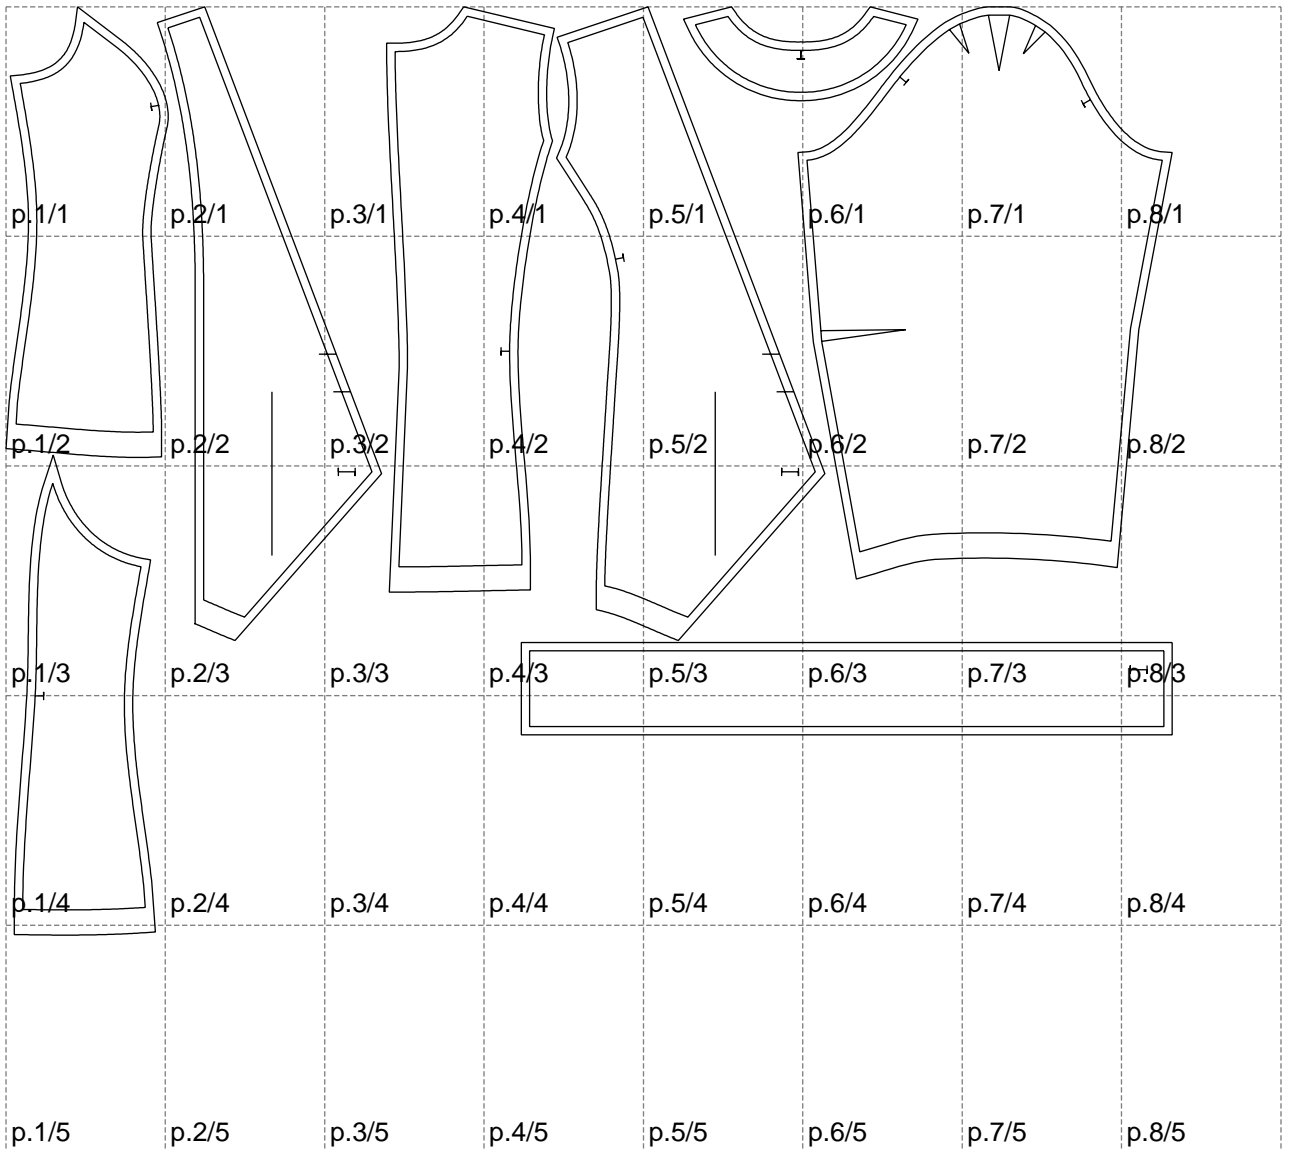

Not for print

Paper size: A4, size:1388.95 x1105.43 mm

# Example

size:1499.00 x1805.52 mm

Maneken =1 ver.0

rz\_1=170

rz\_16=100

rz\_17=85.4

rz\_18=80.2

rz\_19=108

rz\_20=105.4

---

. . . . .  
. . . . .  
. . . . .