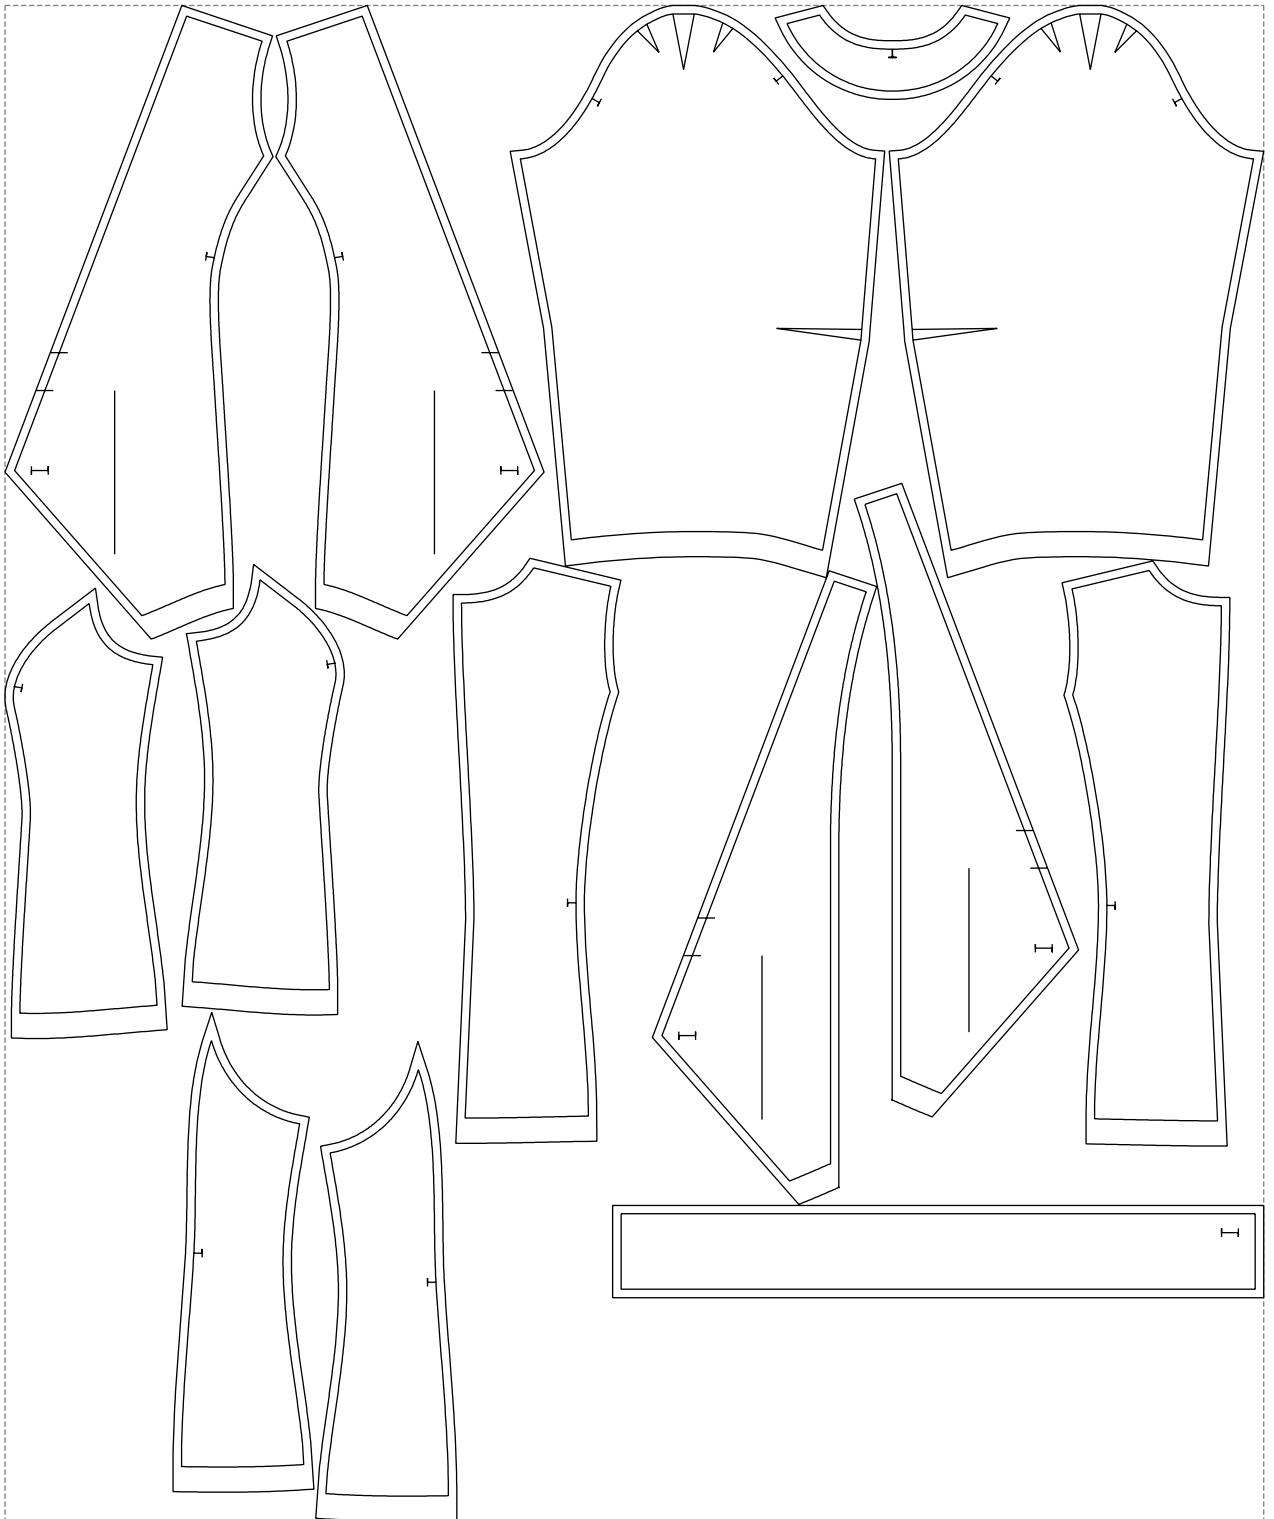

# Example

size:1499.00 x1805.52 mm

Maneken =1 ver.0

rz\_1=170

rz\_16=100

rz\_17=85.4

rz\_18=80.2

rz\_19=108