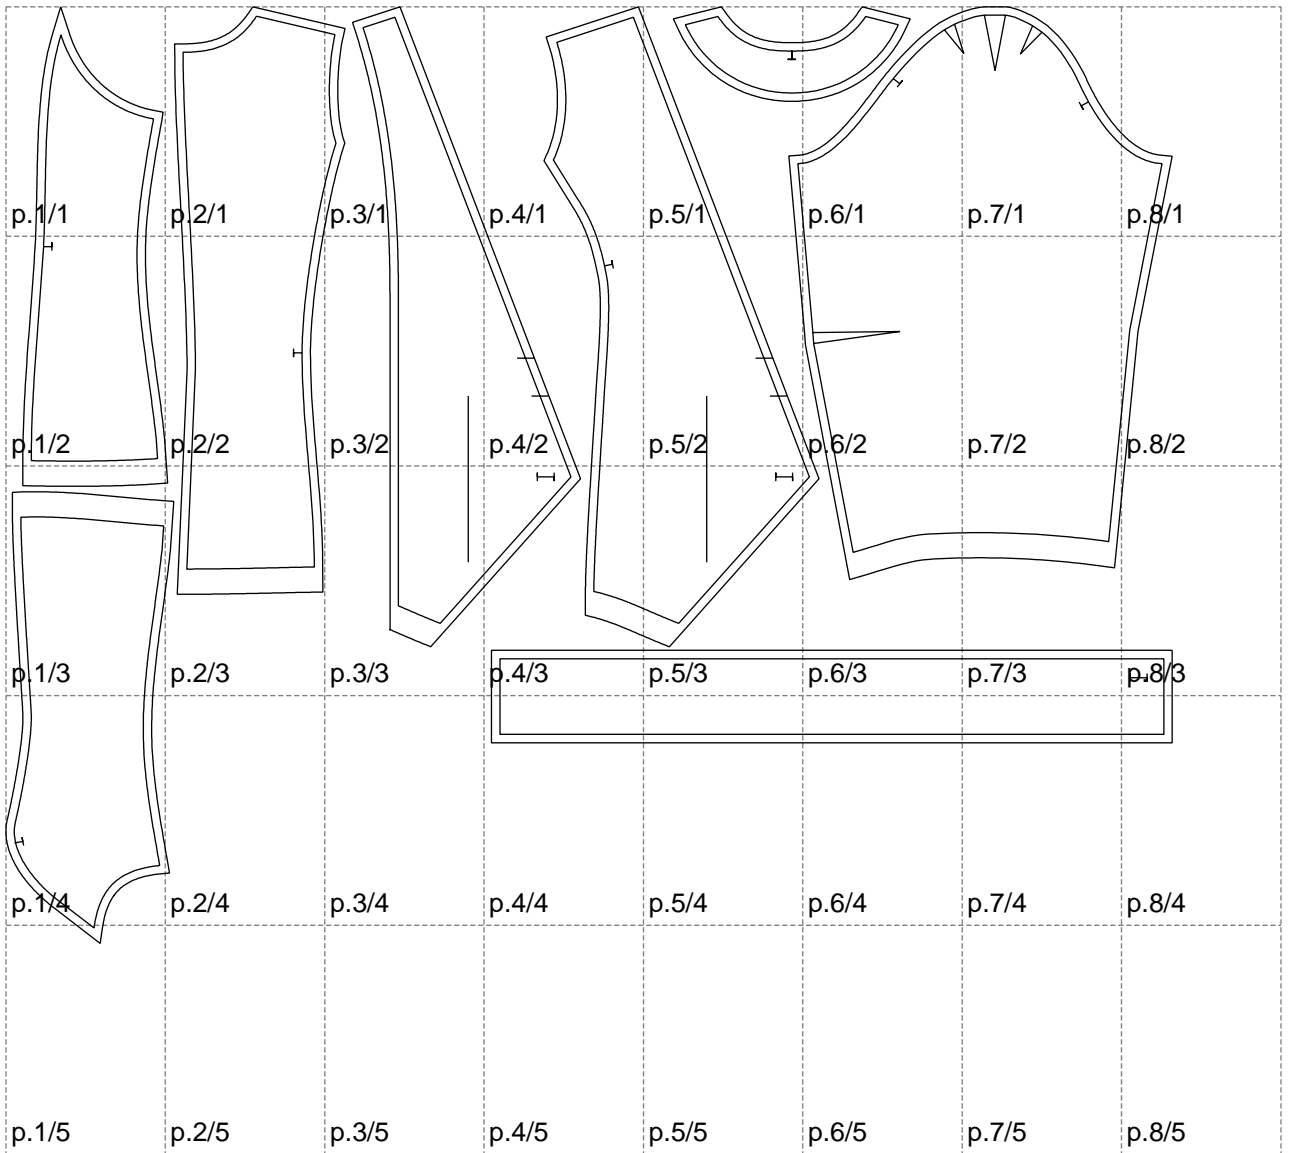

Not for print

Paper size: A4, size:1388.92 x1115.48 mm

# Example

size:1499.00 x1777.31 mm

Maneken =1 ver.0

rz\_1=170

rz\_16=104

rz\_17=88.9

rz\_18=84.4

rz\_19=112

rz\_20=109.3

---

. . . . .  
. . . . .  
. . . . .