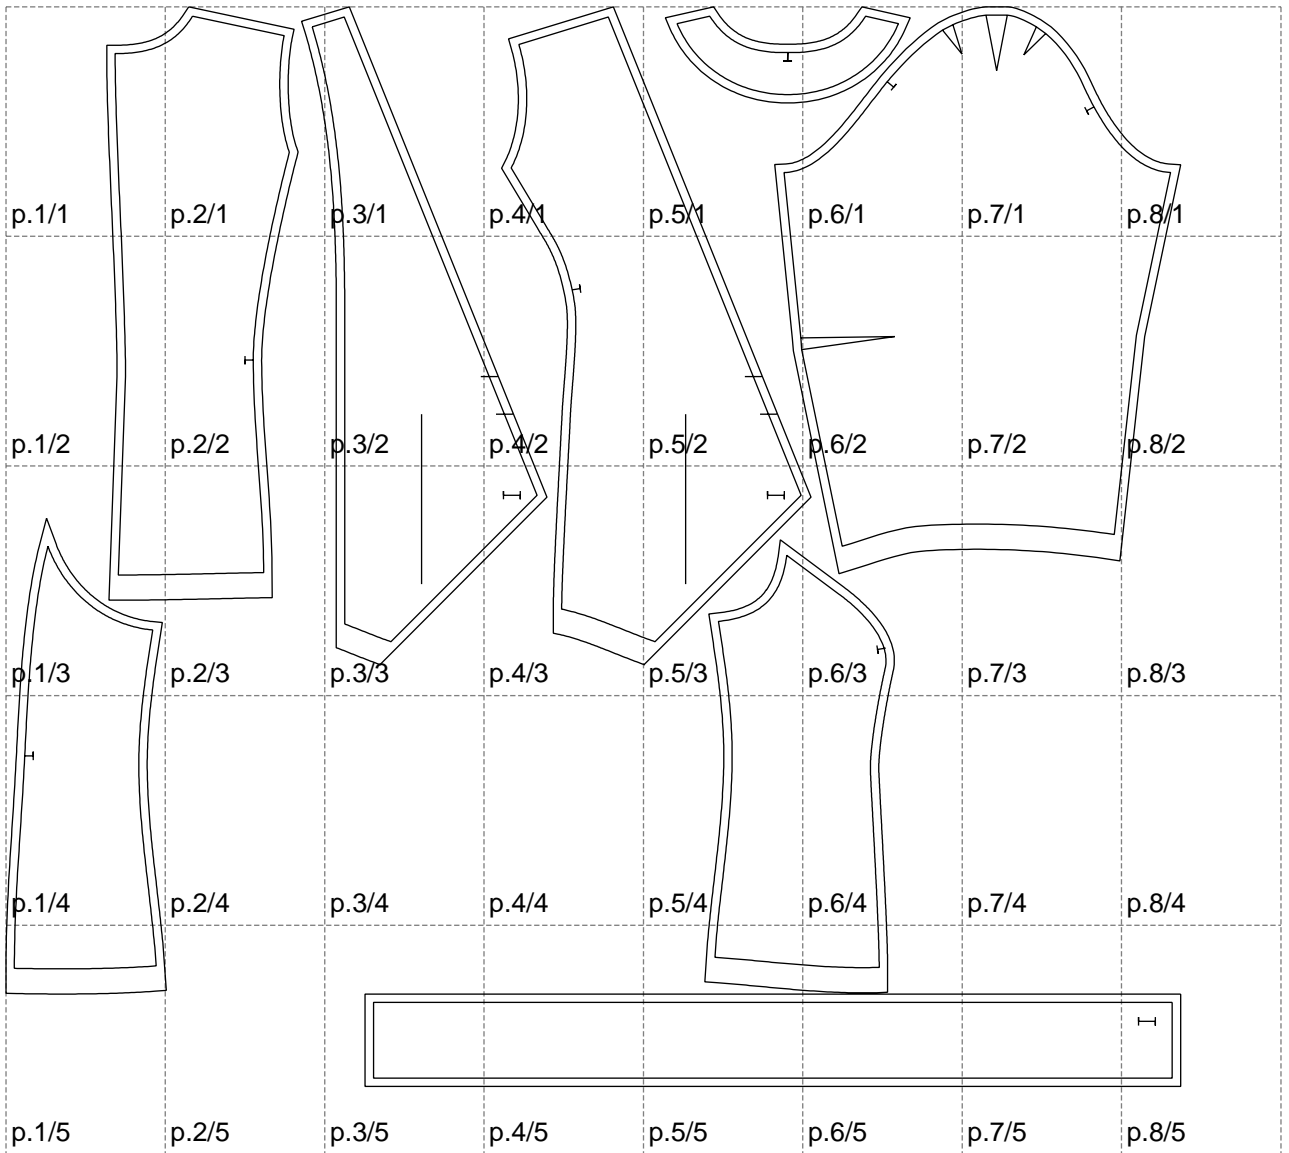

Not for print

Paper size: A4, size:1399.00 x1285.62 mm

# Example

size:1499.00 x2102.83 mm

Maneken =1 ver.0

rz\_1=170

rz\_16=120

rz\_17=104

rz\_18=103.6

rz\_19=128

rz\_20=125.1

---

. . . . .  
. . . . .  
. . . . .