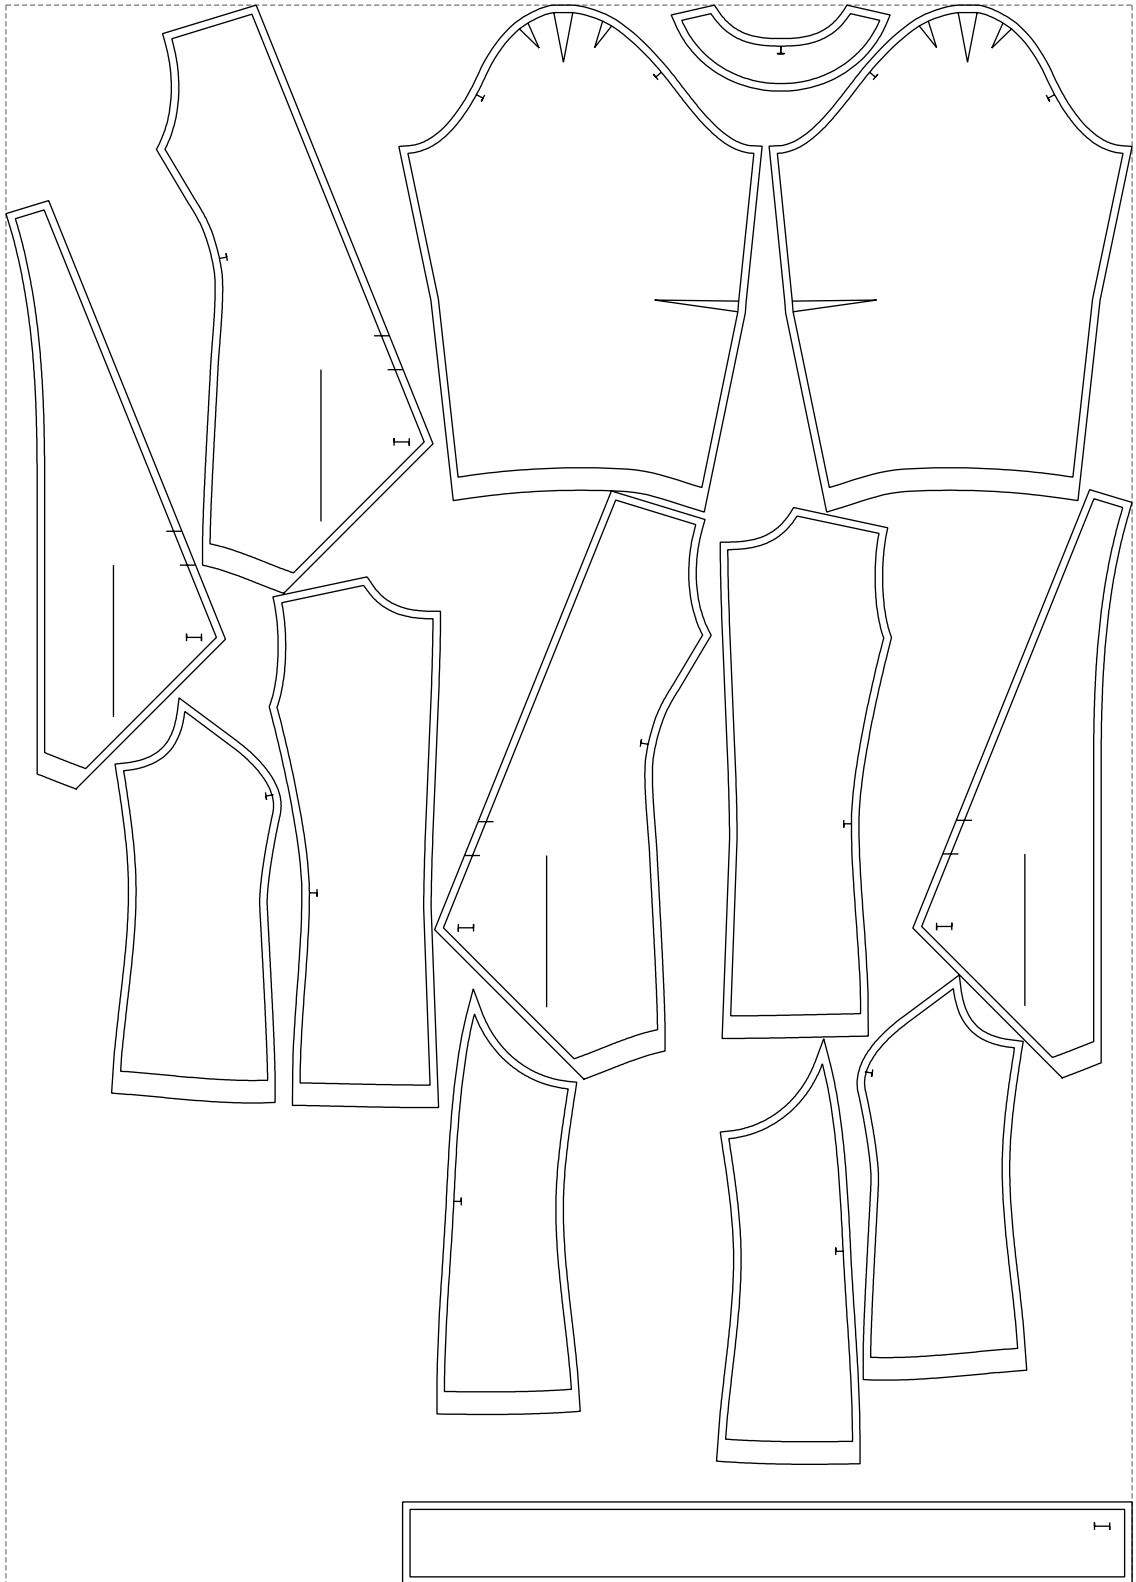

Not for print

Paper size: A4, size:1399.00 x1285.62 mm

# Example

size:1499.00 x2102.83 mm

Maneken =1 ver.0

rz\_1=170

rz\_16=120

rz\_17=104

rz\_18=103.6

rz\_19=128

rz\_20=125.1

---

. . . . .  
. . . . .  
. . . . .