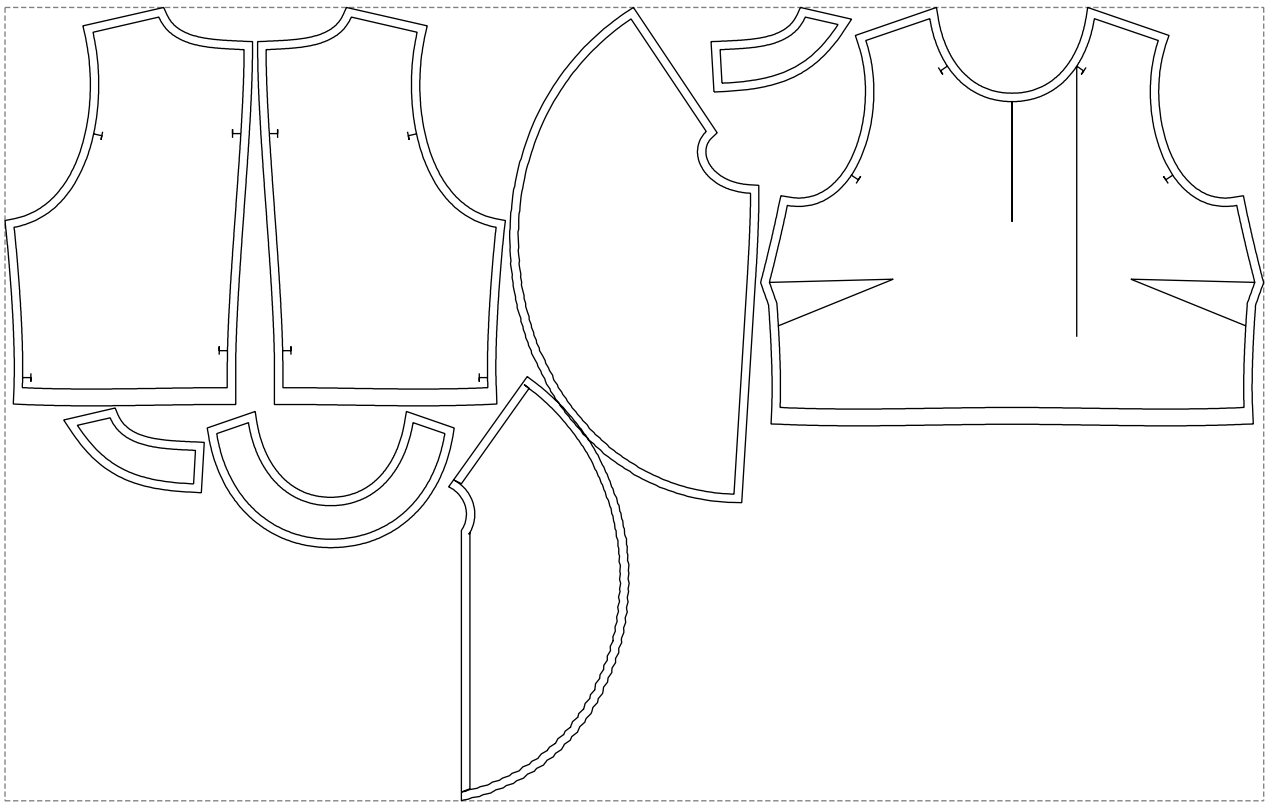

# Example

size:1499.00 x945.13 mm

Maneken =1 ver.0

rz\_1=170

rz\_16=112

rz\_17=96.2

rz\_18=94

rz\_19=120