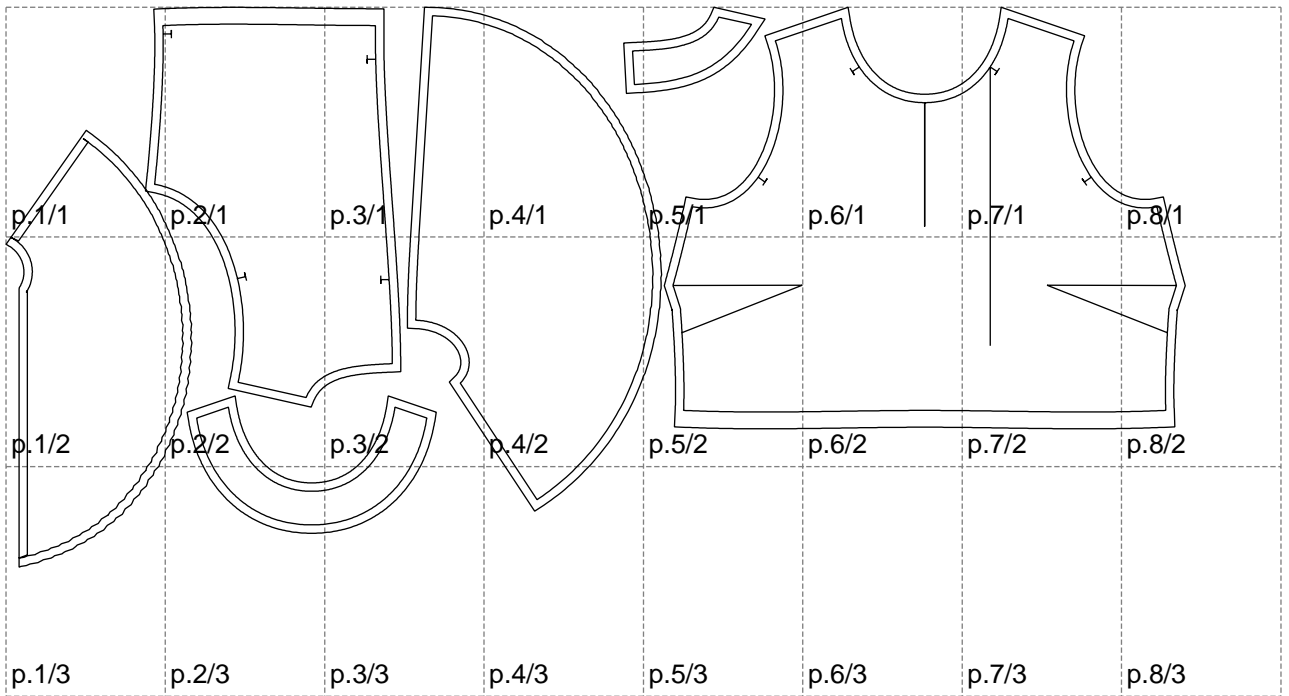

Not for print

Paper size: A4, size:1404.44 x666.55 mm

# Example

size:1494.42 x921.77 mm

Maneken =1 ver.0

rz\_1=170

rz\_16=116

rz\_17=100

rz\_18=98.8

rz\_19=124

rz\_20=121

---

. . . . .  
. . . . .  
. . . . .