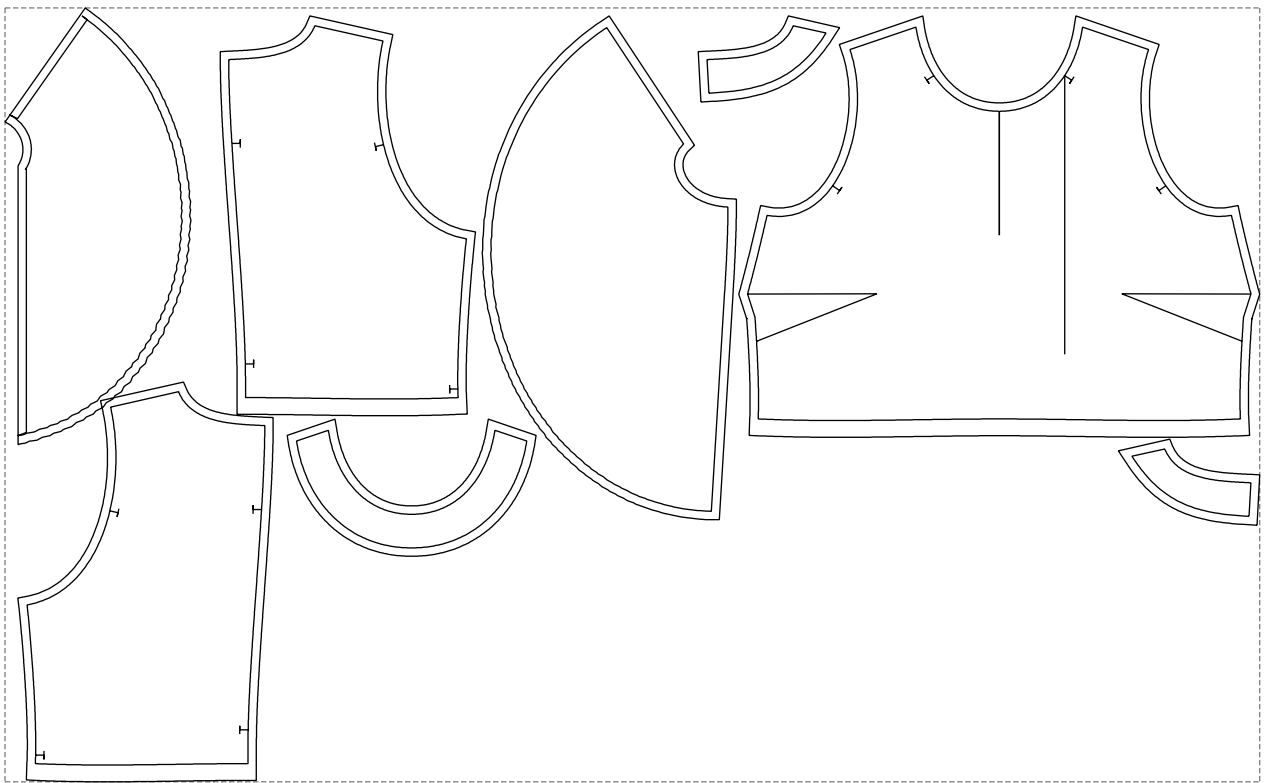

Not for print

Paper size: A4, size:1404.44 x666.55 mm

# Example

size:1494.42 x921.77 mm

Maneken =1 ver.0

rz\_1=170

rz\_16=116

rz\_17=100

rz\_18=98.8

rz\_19=124