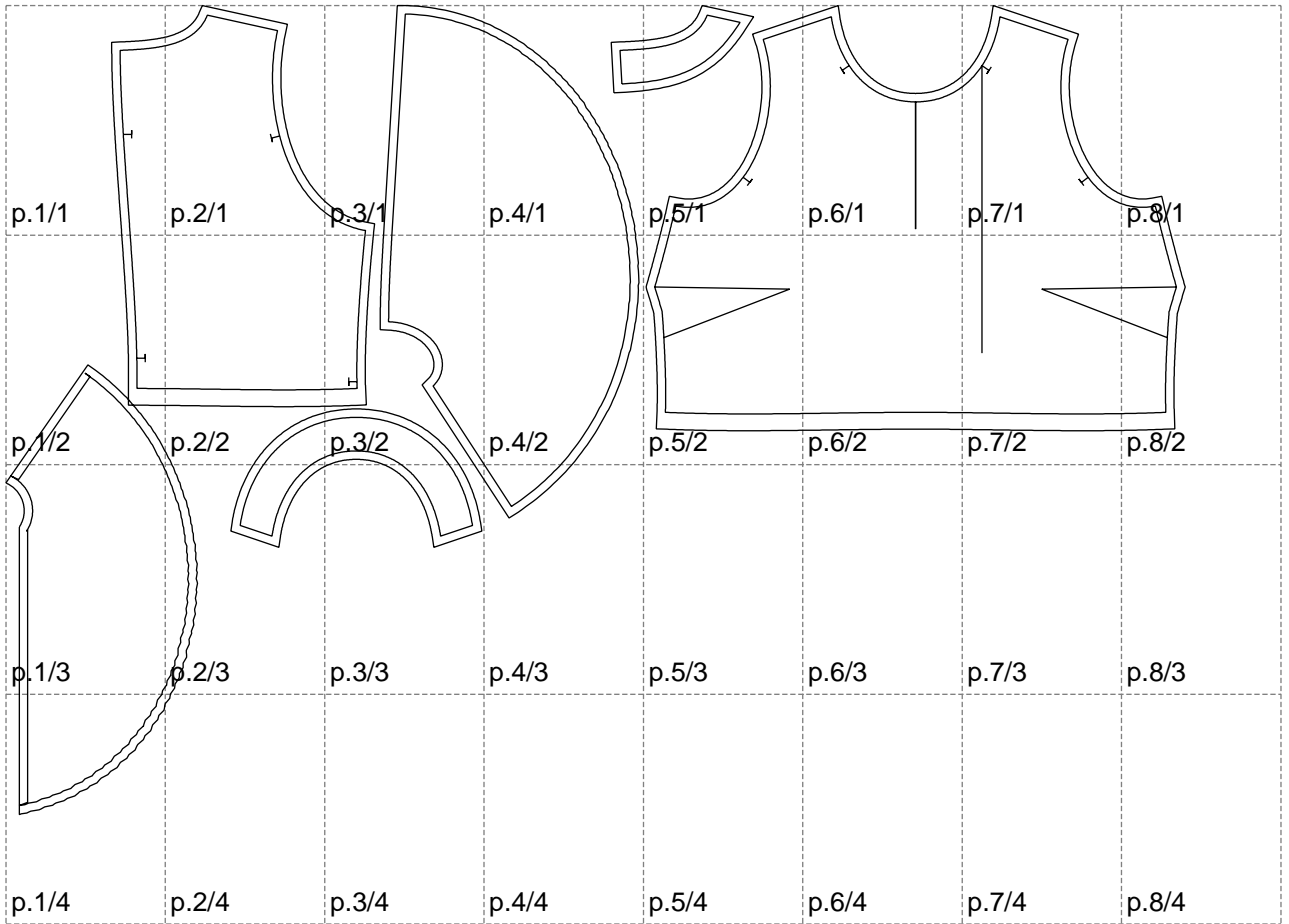

Not for print

Paper size: A4, size:1404.41 x963.35 mm

# Example

size:1499.00 x975.32 mm

Maneken =1 ver.0

rz\_1=170

rz\_16=120

rz\_17=104

rz\_18=103.6

rz\_19=128

rz\_20=125.1

---

. . . . .  
. . . . .  
. . . . .