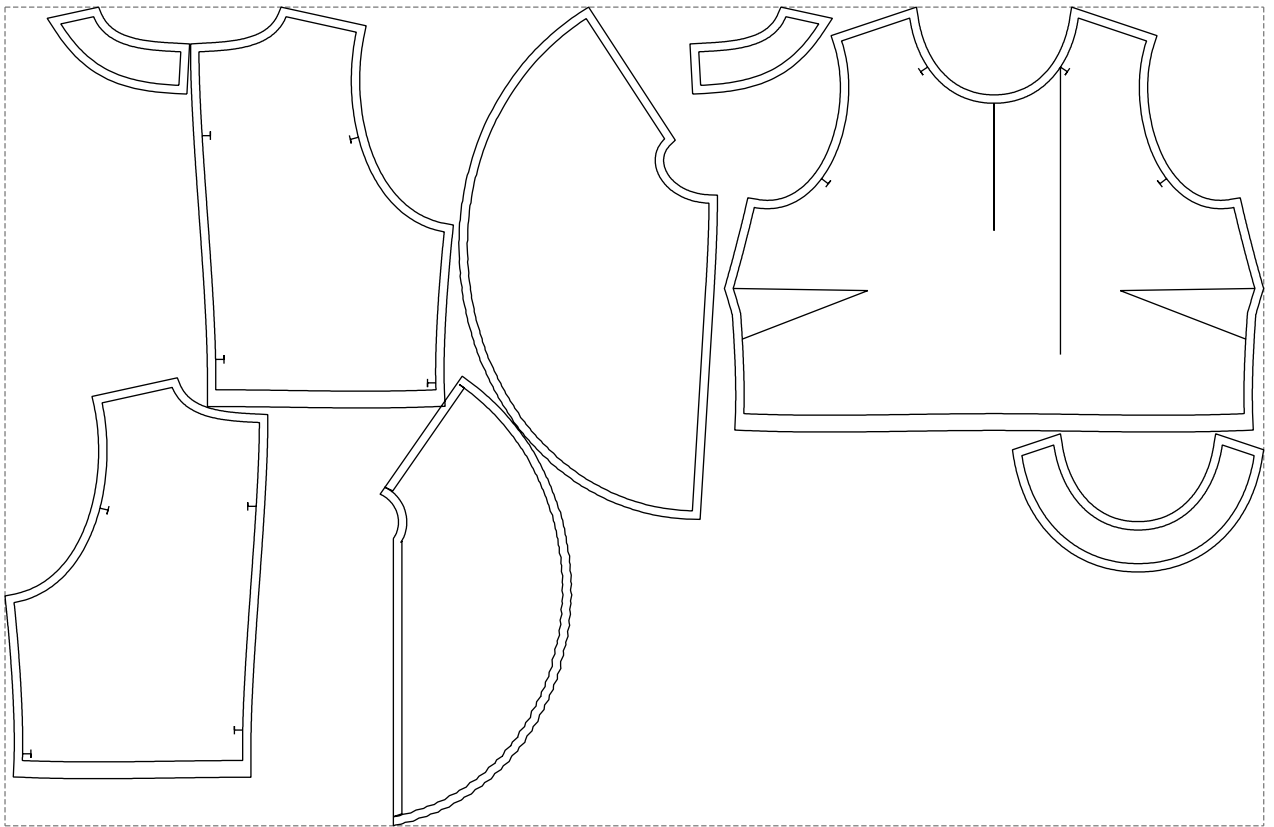

Not for print

Paper size: A4, size:1404.41 x963.35 mm

# Example

size:1499.00 x975.32 mm

Maneken =1 ver.0

rz\_1=170

rz\_16=120

rz\_17=104

rz\_18=103.6

rz\_19=128

rz\_20=125.1

---

. . . . .  
. . . . .  
. . . . .