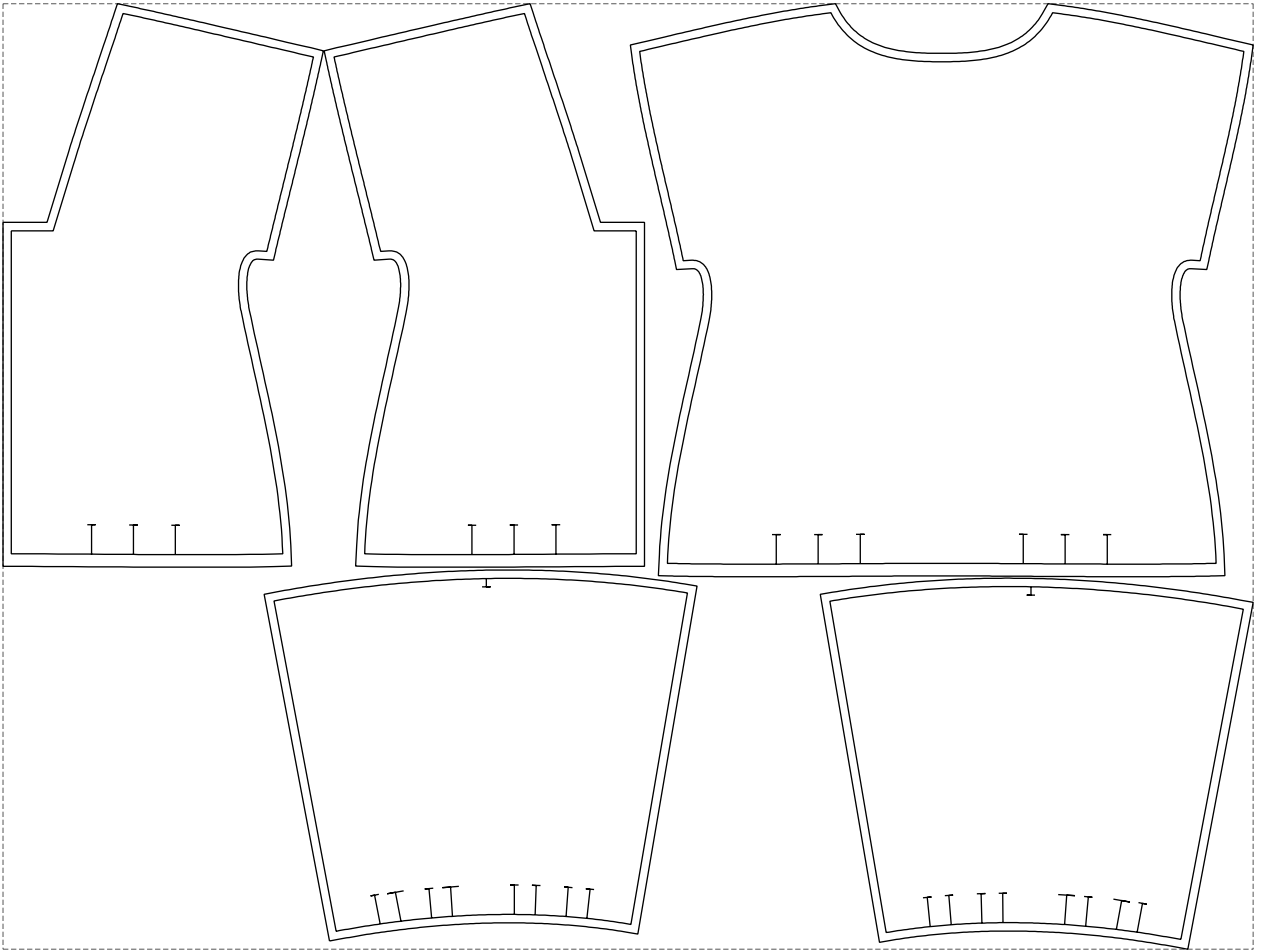

Not for print

Paper size: A4, size:1399.00 x682.65 mm

# Example

size:1488.93 x1126.47 mm

Maneken =1 ver.0

rz\_1=170

rz\_16=88

rz\_17=75.6

rz\_18=67.6

rz\_19=96

rz\_20=94.6

---

. . . . .  
. . . . .  
. . . . .