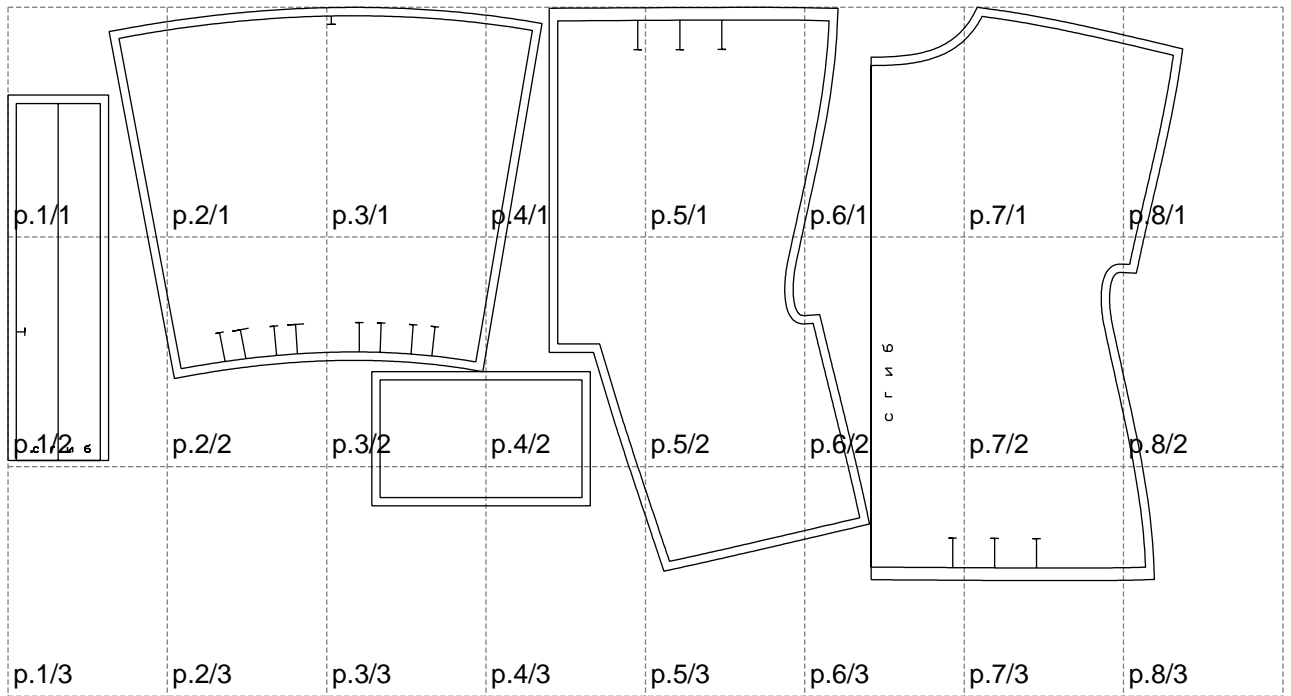

Not for print

Paper size: A4, size:1399.00 x682.65 mm

# Example

size:1488.93 x1126.47 mm

Maneken =1 ver.0

rz\_1=170

rz\_16=88

rz\_17=75.6

rz\_18=67.6

rz\_19=96

rz\_20=94.6

---

. . . . .  
. . . . .  
. . . . .