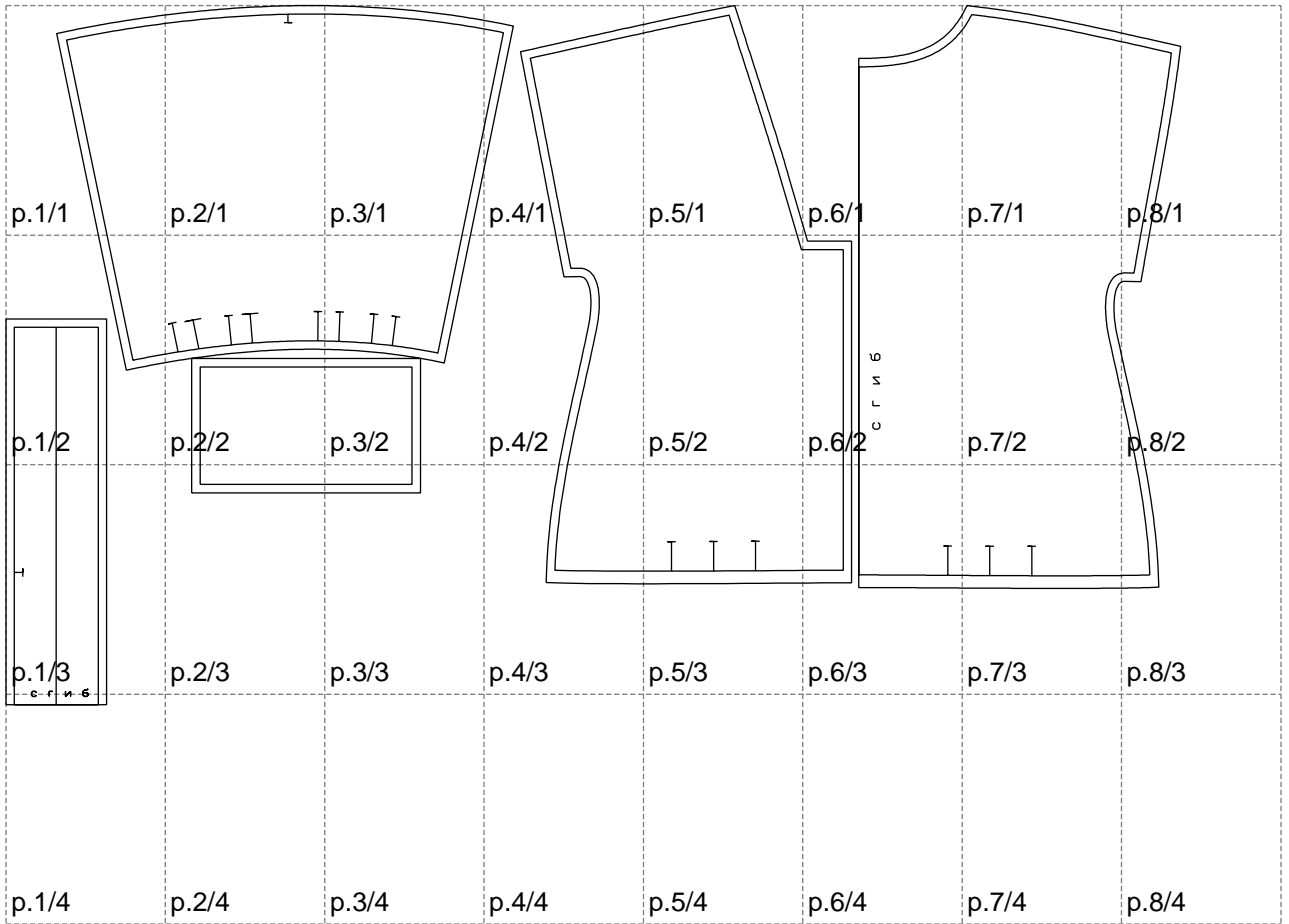

Not for print

Paper size: A4, size:1399.00 x832.64 mm

# Example

size:1488.96 x1140.24 mm

Maneken =1 ver.0

rz\_1=170

rz\_16=96

rz\_17=82

rz\_18=76

rz\_19=104

rz\_20=101.8

---

. . . . .  
. . . . .  
. . . . .