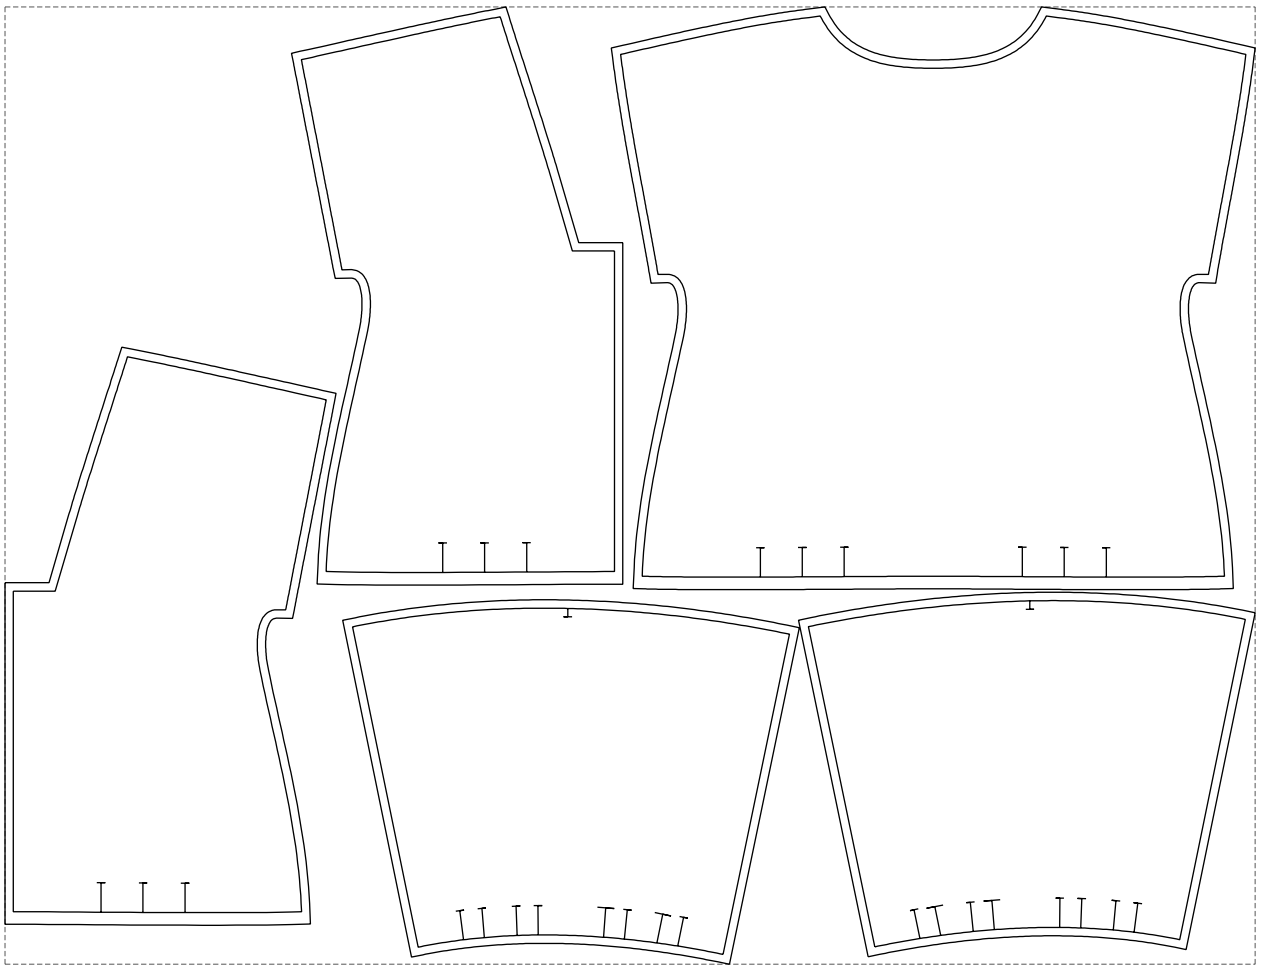

Not for print

Paper size: A4, size:1399.00 x832.64 mm

# Example

size:1488.96 x1140.24 mm

Maneken =1 ver.0

rz\_1=170

rz\_16=96

rz\_17=82

rz\_18=76

rz\_19=104

rz\_20=101.8

---

. . . . .  
. . . . .  
. . . . .