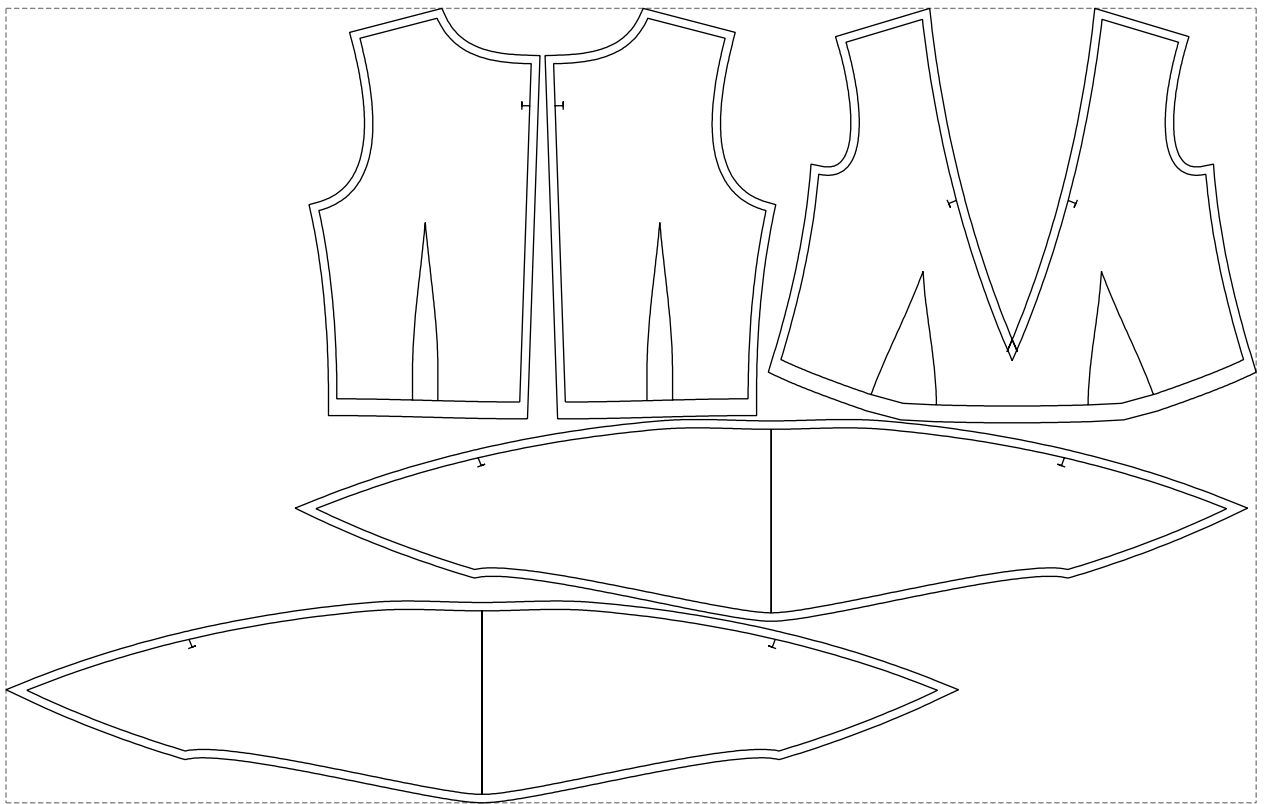

Not for print

Paper size: A4, size:1148.46 x493.55 mm

Example

size:1488.87 x946.13 mm

Maneken =1 ver.0

rz_1=170

rz_16=92

rz_17=78.8

rz_18=71.8

rz_19=100

rz_20=98.1

.
.
.