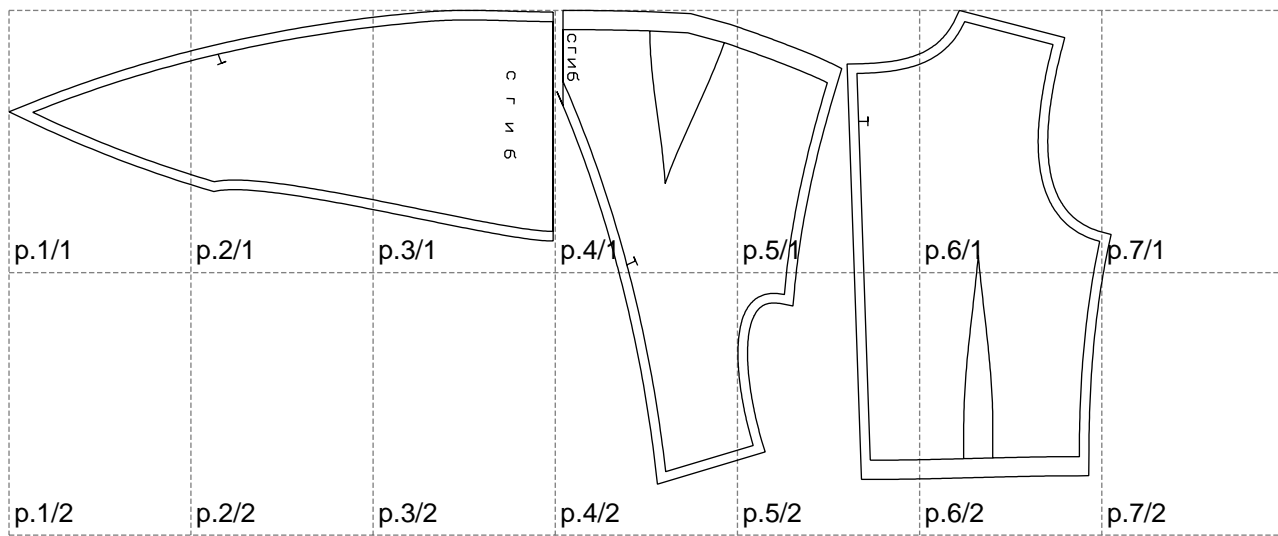

Not for print

Paper size: A4, size:1148.46 x493.55 mm

Example

size:1488.87 x946.13 mm

Maneken =1 ver.0

rz_1=170

rz_16=92

rz_17=78.8

rz_18=71.8

rz_19=100

rz_20=98.1

.
.
.