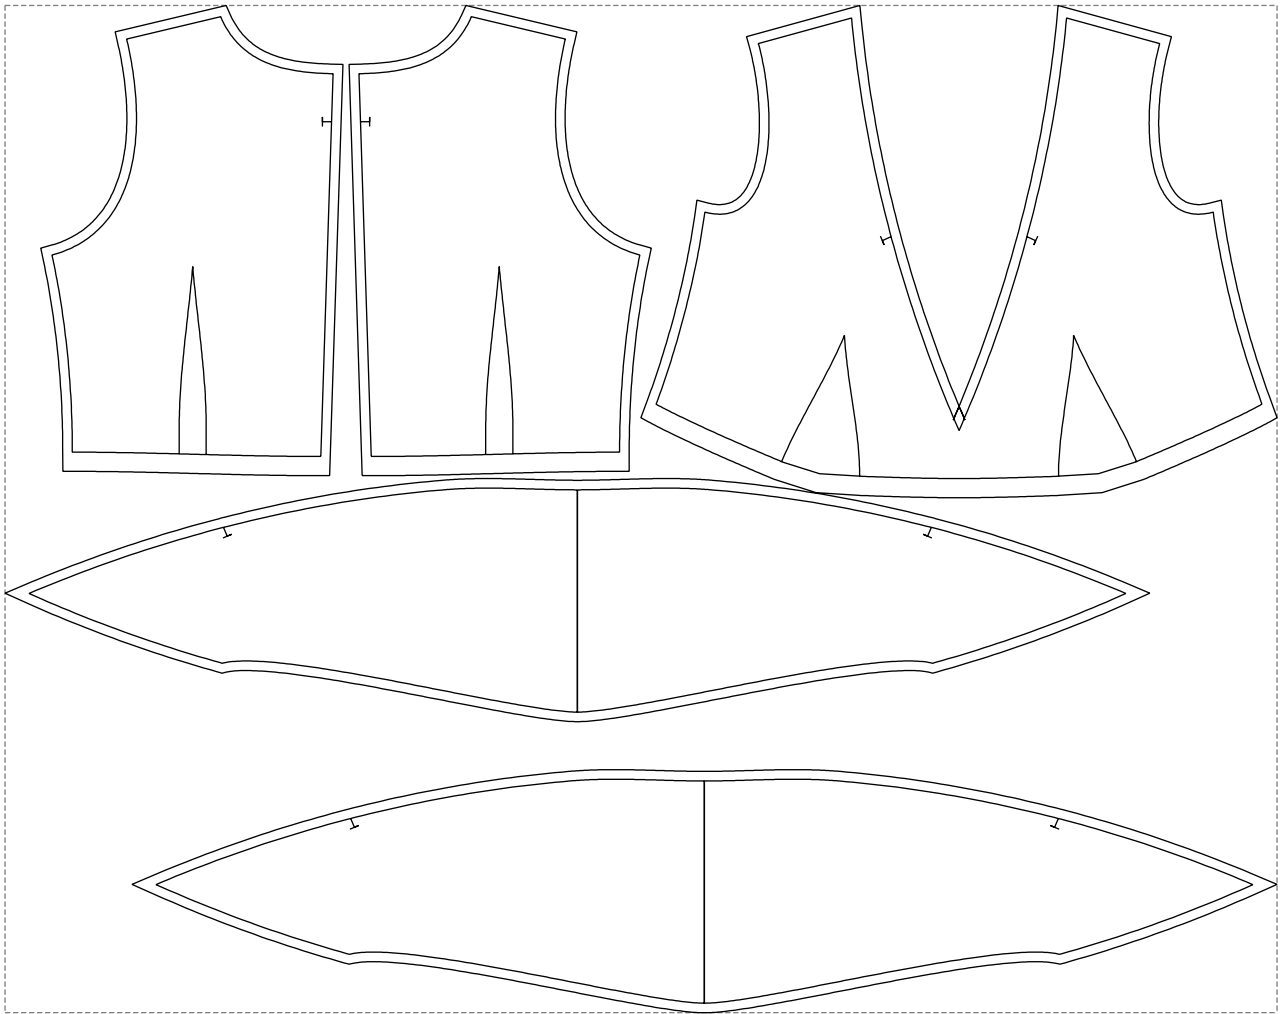

Not for print

Paper size: A4, size:1258.58 x512.98 mm

# Example

size:1325.70 x1049.79 mm

Maneken =1 ver.0

rz\_1=170

rz\_16=108

rz\_17=92.5

rz\_18=89.2

rz\_19=116