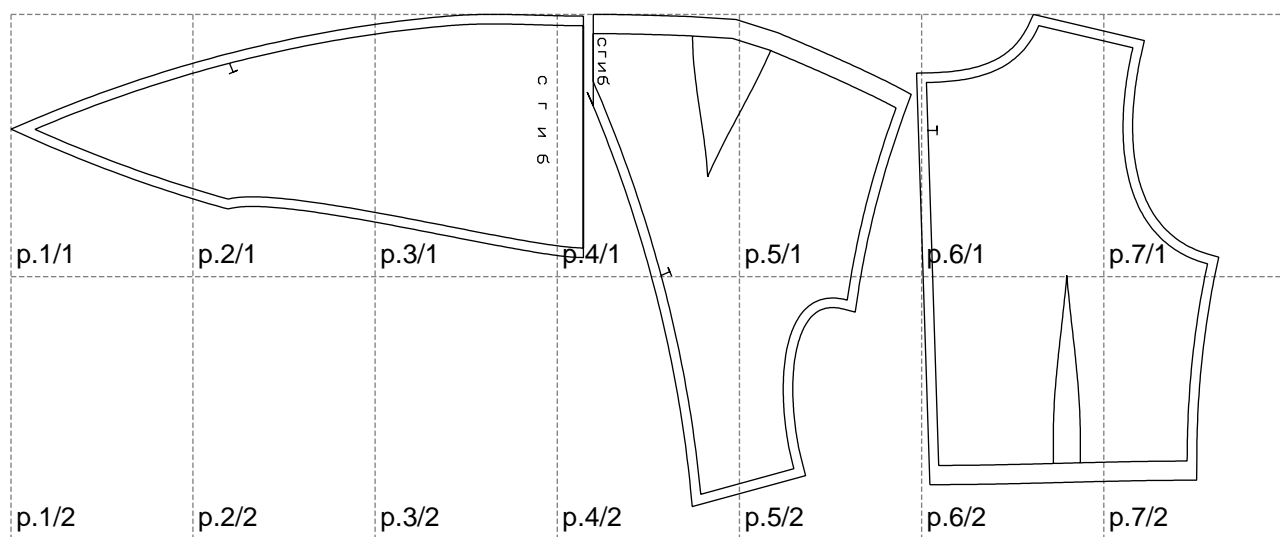

Not for print

Paper size: A4, size:1258.58 x512.98 mm

# Example

size:1325.70 x1049.79 mm

Maneken =1 ver.0

rz\_1=170

rz\_16=108

rz\_17=92.5

rz\_18=89.2

rz\_19=116