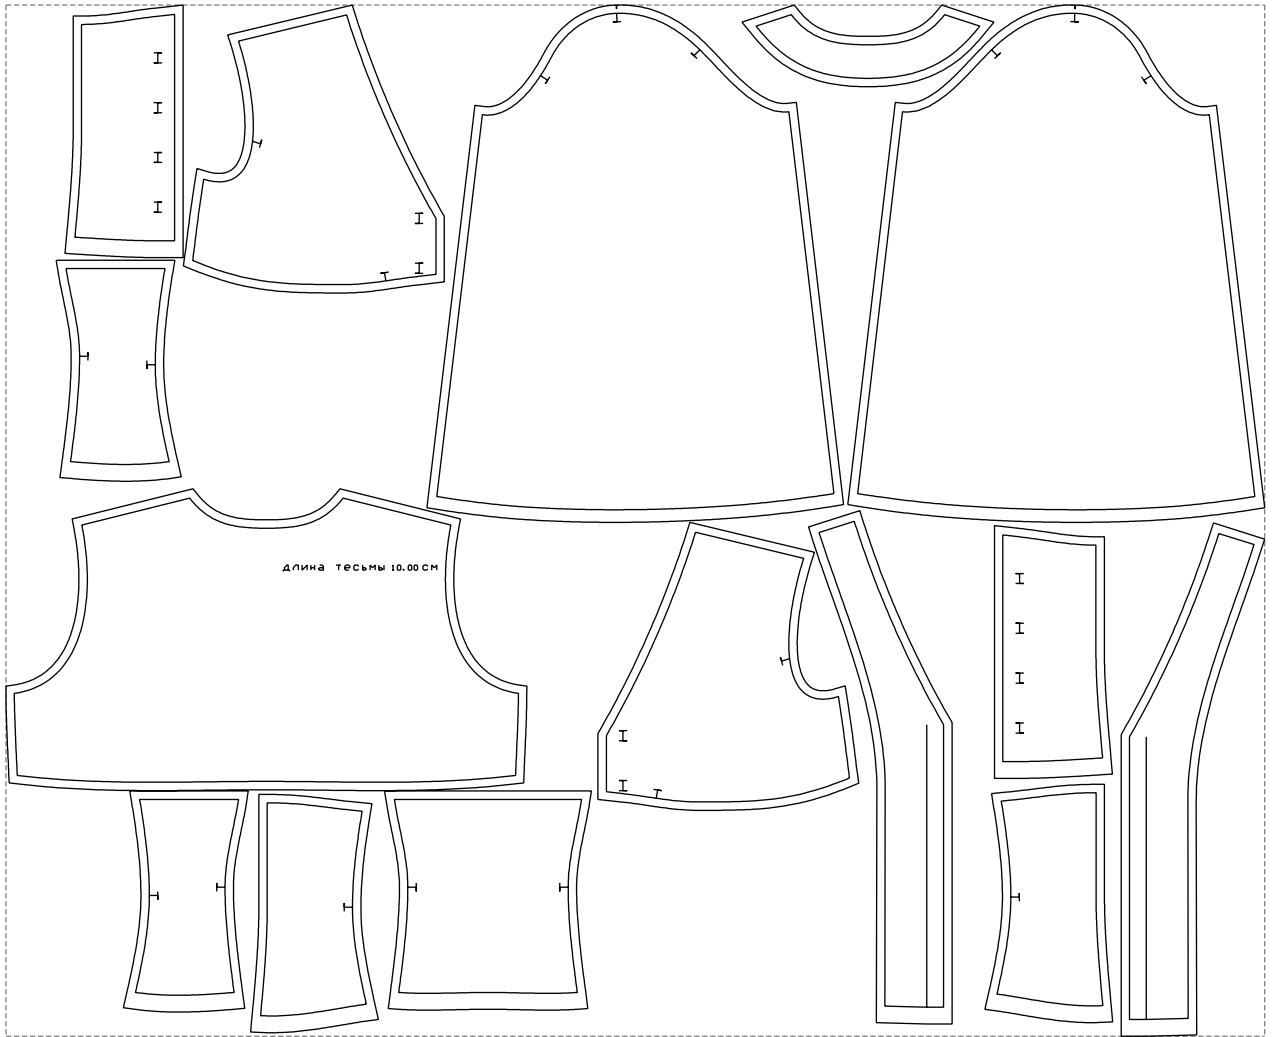

Not for print

Paper size: A4, size:1399.00 x668.58 mm

# Example

size:1499.00 x1228.51 mm

Maneken =1 ver.0

rz\_1=170

rz\_16=88

rz\_17=75.6

rz\_18=67.6

rz\_19=96

rz\_20=94.6

---

. . . . .  
. . . . .  
. . . . .