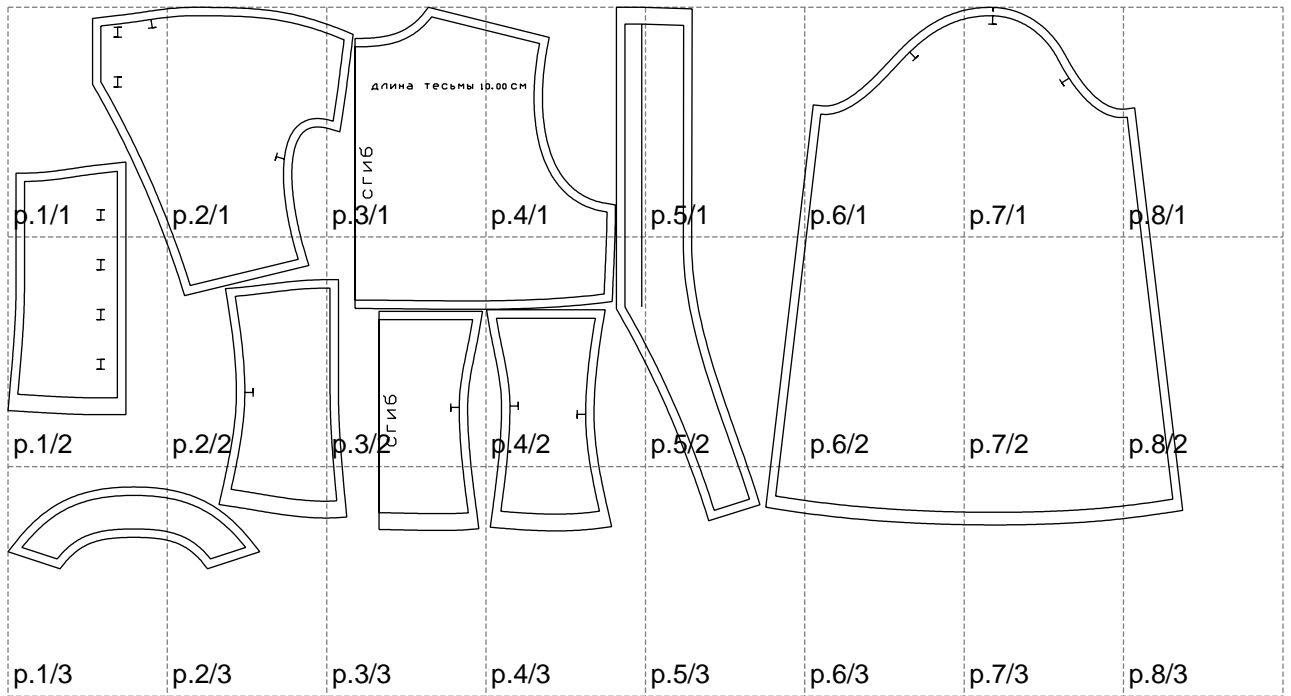

Not for print

Paper size: A4, size:1399.00 x668.58 mm

# Example

size:1499.00 x1228.51 mm

Maneken =1 ver.0

rz\_1=170

rz\_16=88

rz\_17=75.6

rz\_18=67.6

rz\_19=96

rz\_20=94.6

---

. . . . .  
. . . . .  
. . . . .