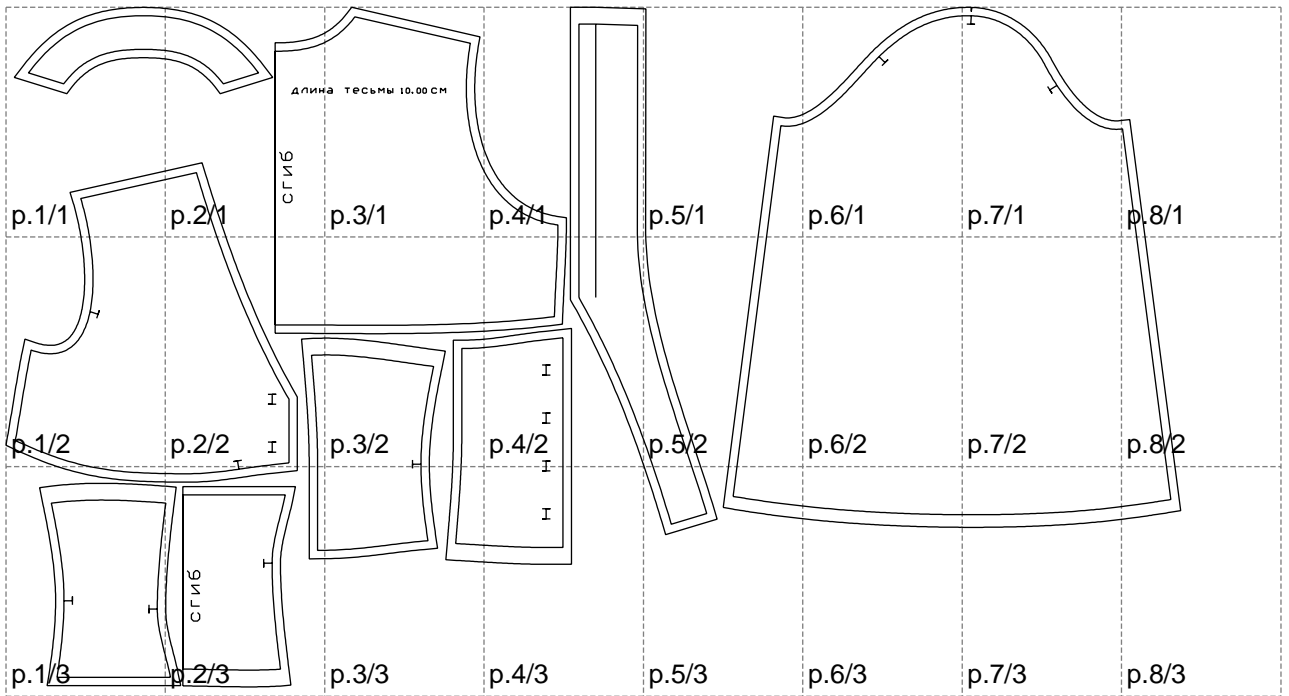

Not for print

Paper size: A4, size:1399.00 x809.14 mm

# Example

size:1499.00 x1365.85 mm

Maneken =1 ver.0

rz\_1=170

rz\_16=100

rz\_17=85.4

rz\_18=80.2

rz\_19=108

rz\_20=105.4

---

. . . . .  
. . . . .  
. . . . .