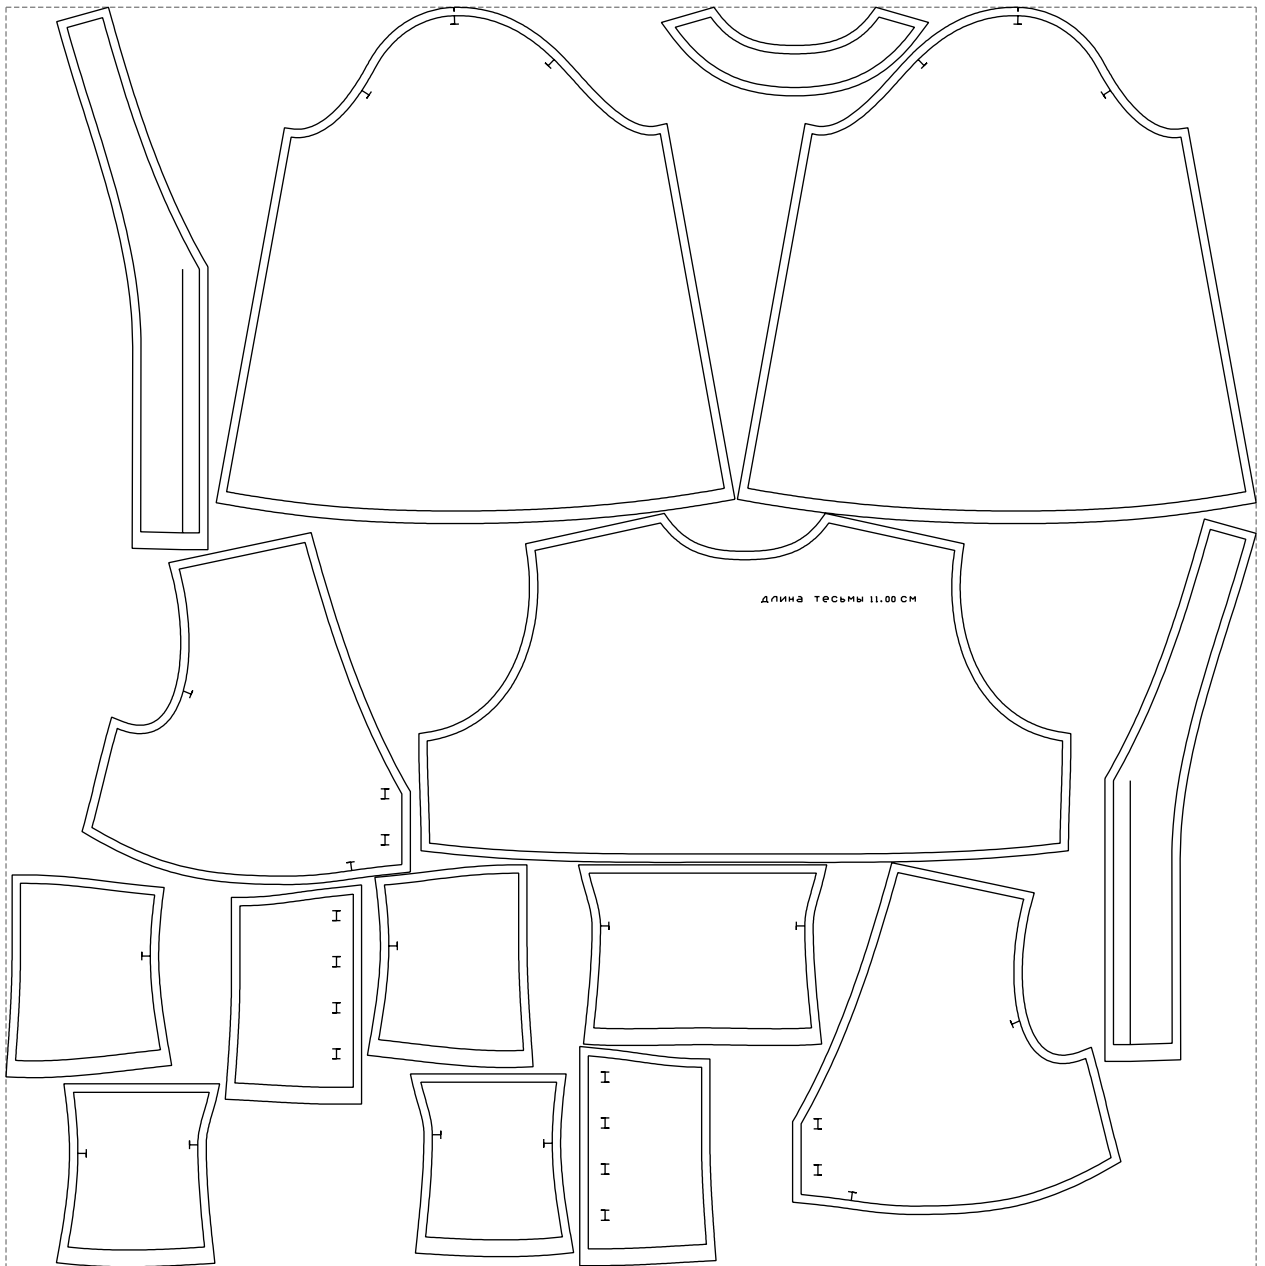

Not for print

Paper size: A4, size:1399.00 x830.00 mm

# Example

size:1488.99 x1500.23 mm

Maneken =1 ver.0

rz\_1=170

rz\_16=116

rz\_17=100

rz\_18=98.8

rz\_19=124