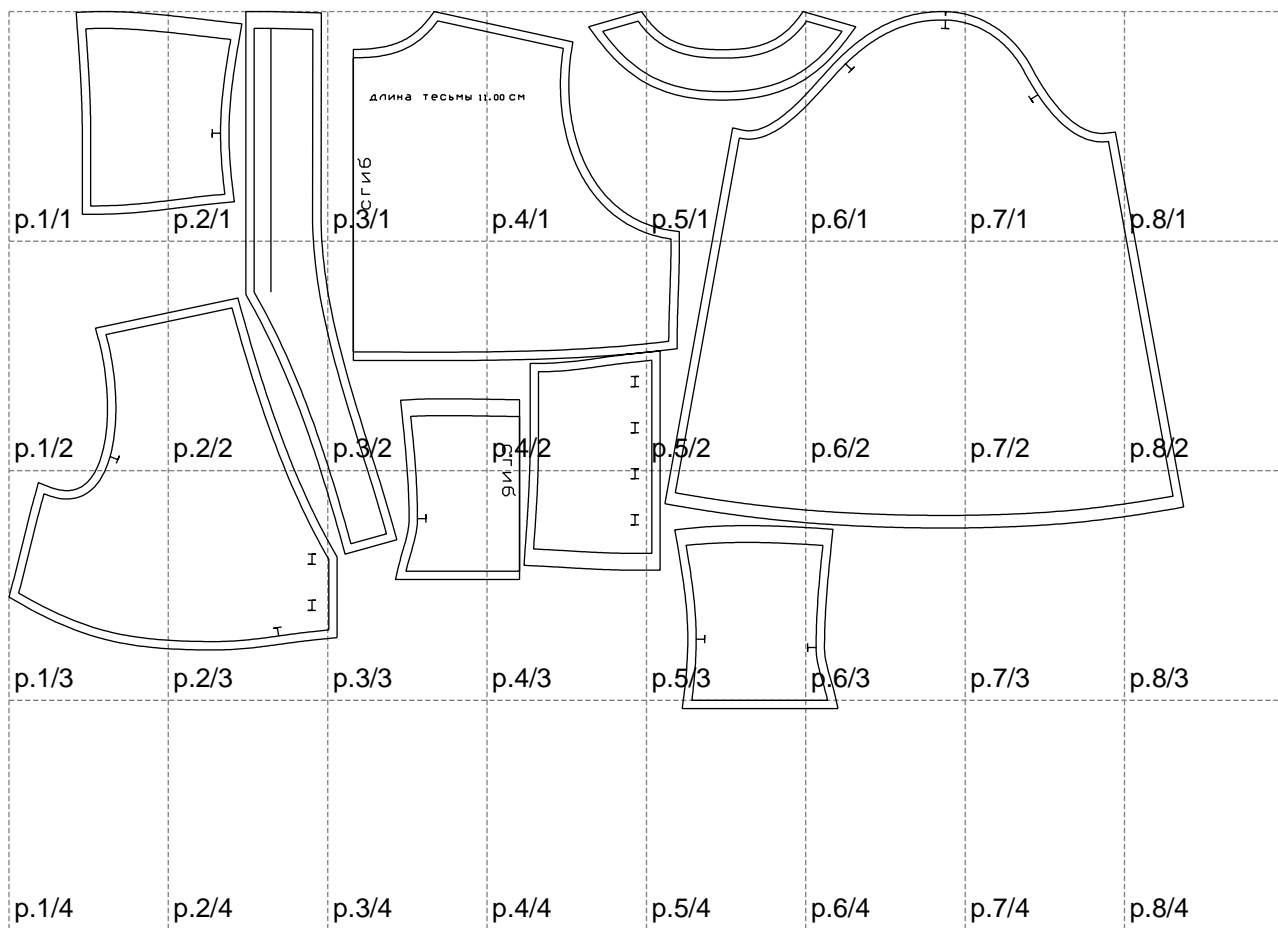

Not for print

Paper size: A4, size:1399.00 x830.00 mm

# Example

size:1488.99 x1500.23 mm

Maneken =1 ver.0

rz\_1=170

rz\_16=116

rz\_17=100

rz\_18=98.8

rz\_19=124

rz\_20=121

---

. . . . .  
. . . . .  
. . . . .