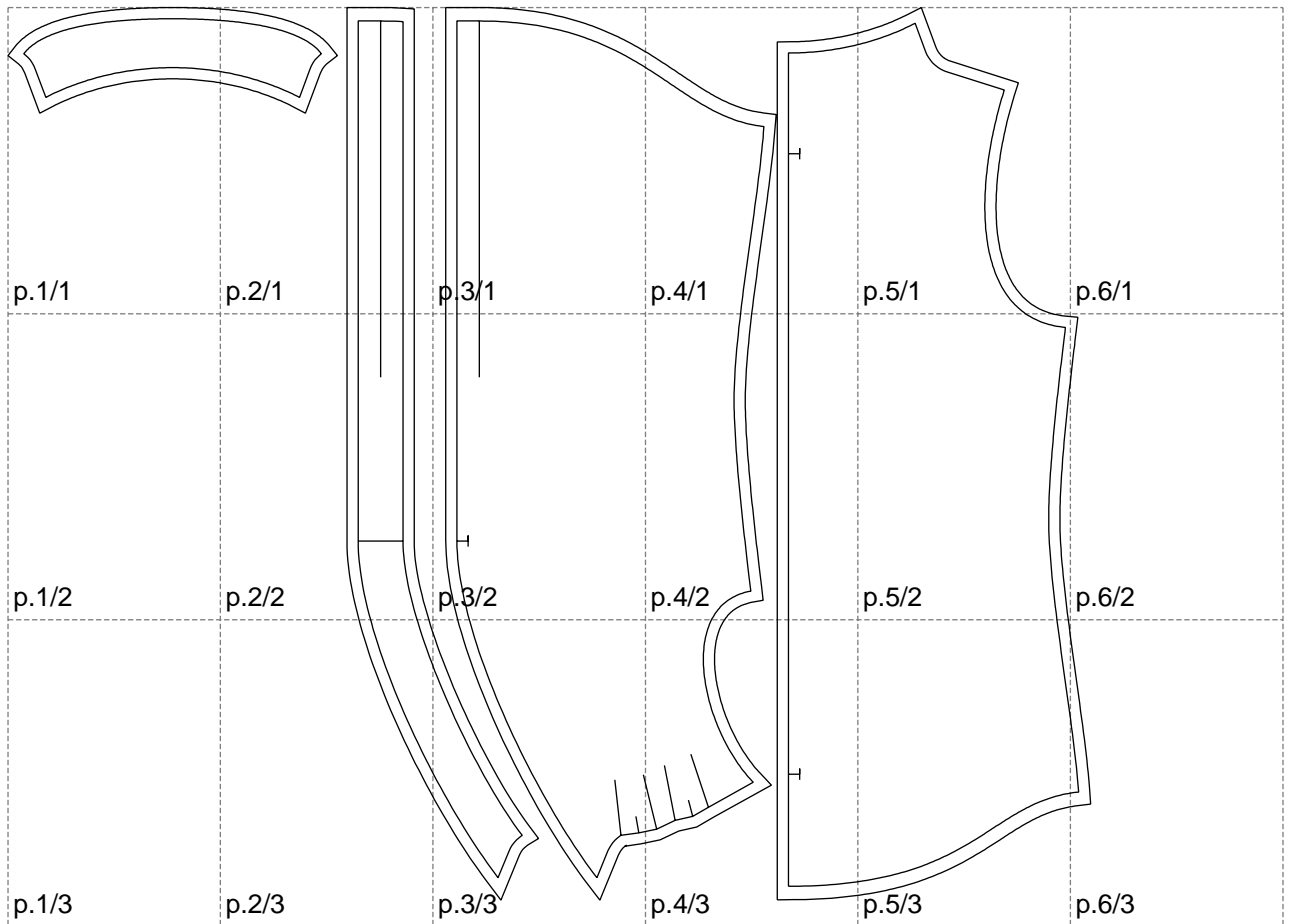

Not for print

Paper size: A4, size:967.14 x797.13 mm

# Example

size:1499.00 x855.30 mm

Maneken =1 ver.0

rz\_1=170

rz\_16=88

rz\_17=75.6

rz\_18=67.6

rz\_19=96

rz\_20=94.6

---

. . . . .  
. . . . .  
. . . . .