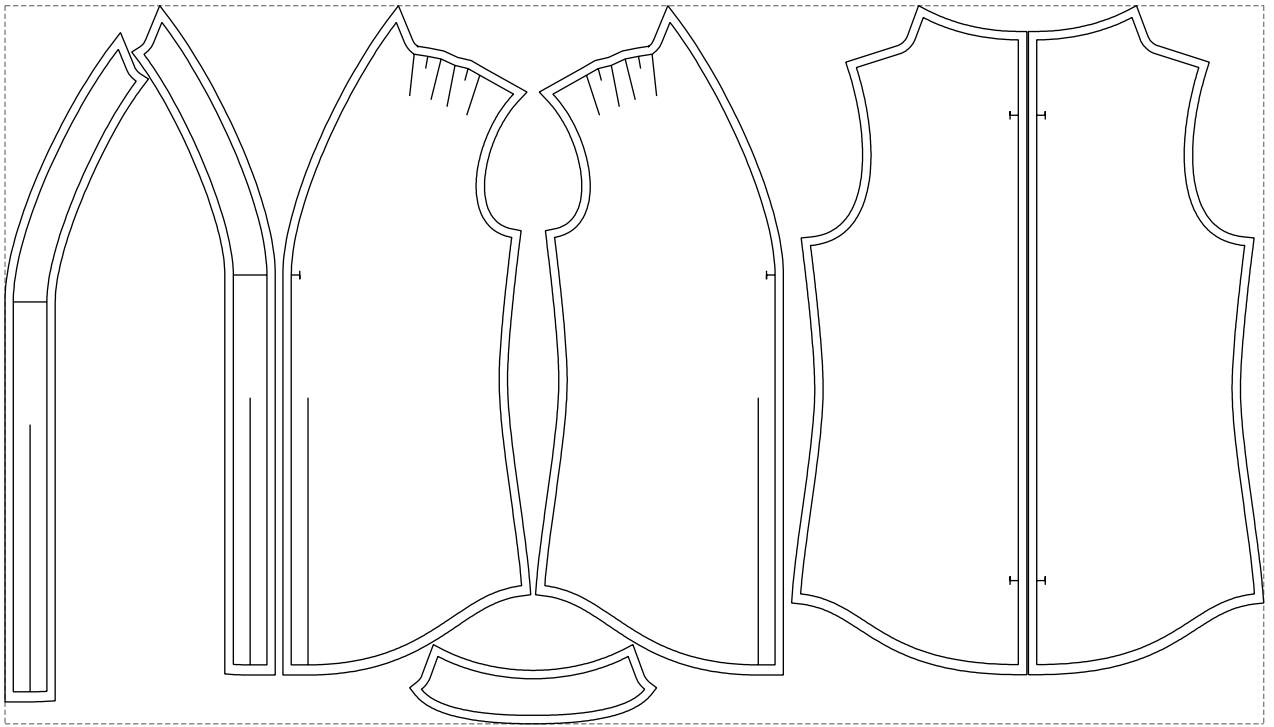

Not for print

Paper size: A4, size:967.14 x797.13 mm

# Example

size:1499.00 x855.30 mm

Maneken =1 ver.0

rz\_1=170

rz\_16=88

rz\_17=75.6

rz\_18=67.6

rz\_19=96