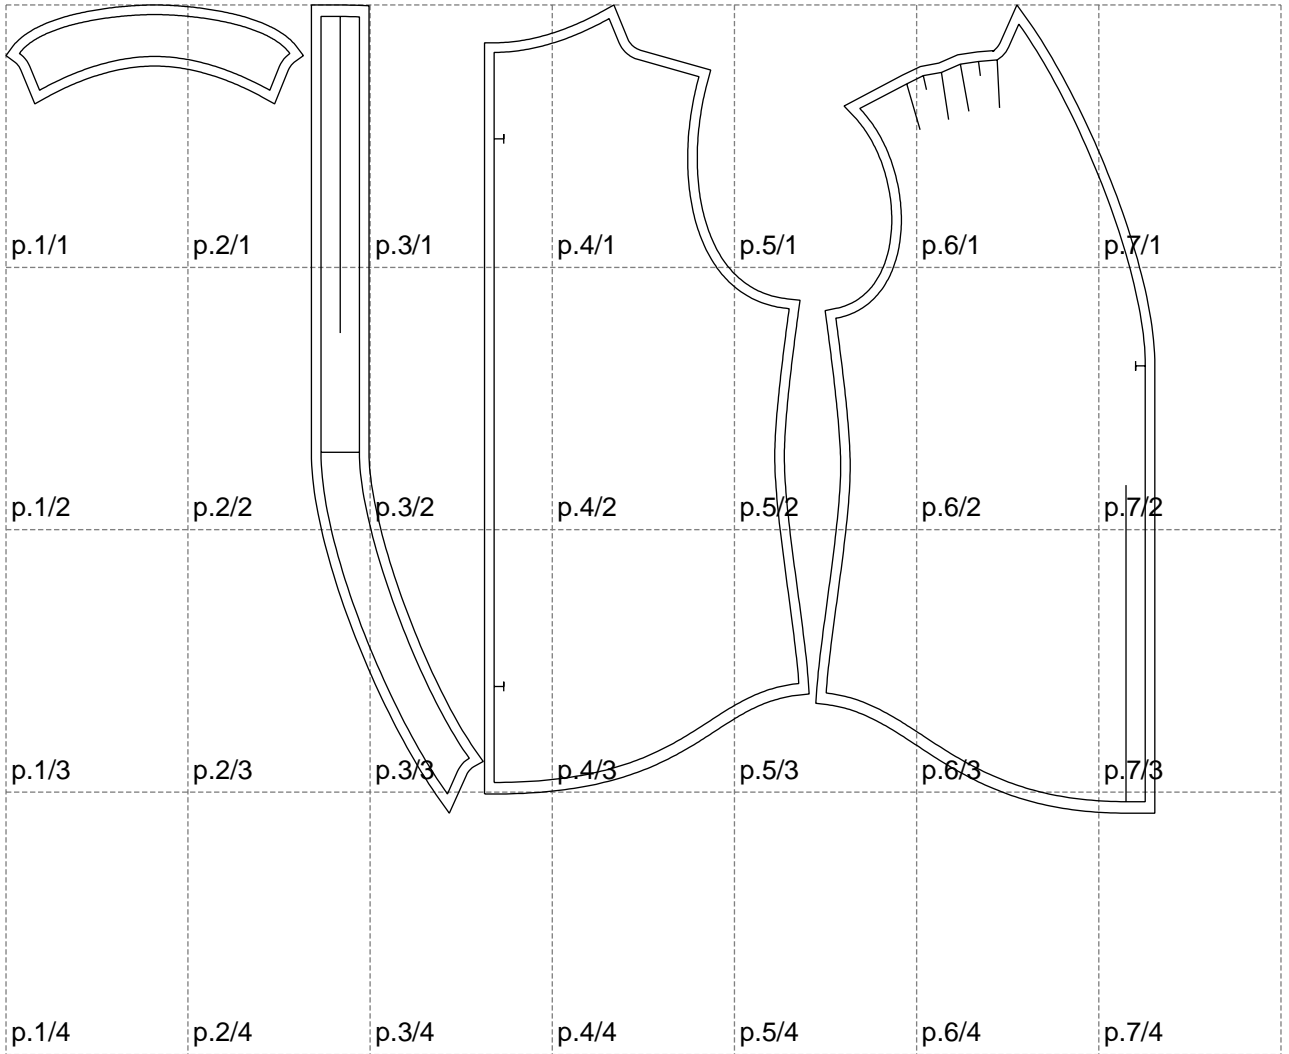

Not for print

Paper size: A4, size:1197.33 x842.09 mm

# Example

size:1499.00 x1587.95 mm

Maneken =1 ver.0

rz\_1=170

rz\_16=112

rz\_17=96.2

rz\_18=94

rz\_19=120

rz\_20=117

---

. . . . .  
. . . . .  
. . . . .