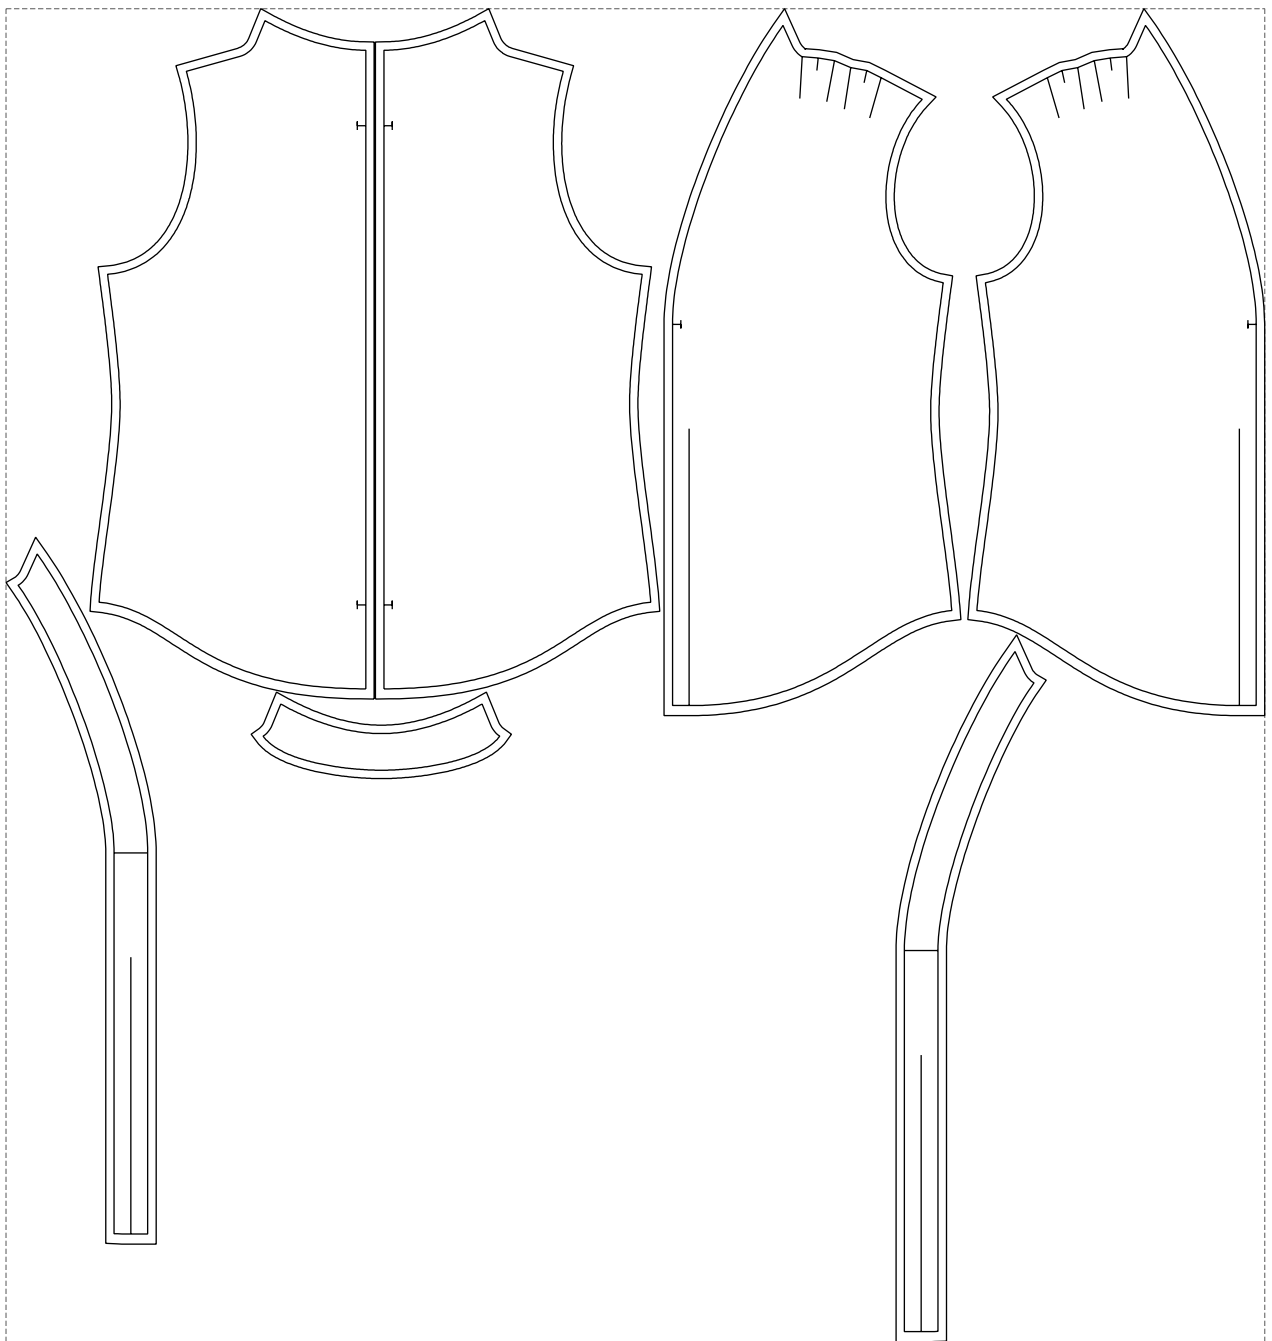

Not for print

Paper size: A4, size:1197.33 x842.09 mm

# Example

size:1499.00 x1587.95 mm

Maneken =1 ver.0

rz\_1=170

rz\_16=112

rz\_17=96.2

rz\_18=94

rz\_19=120