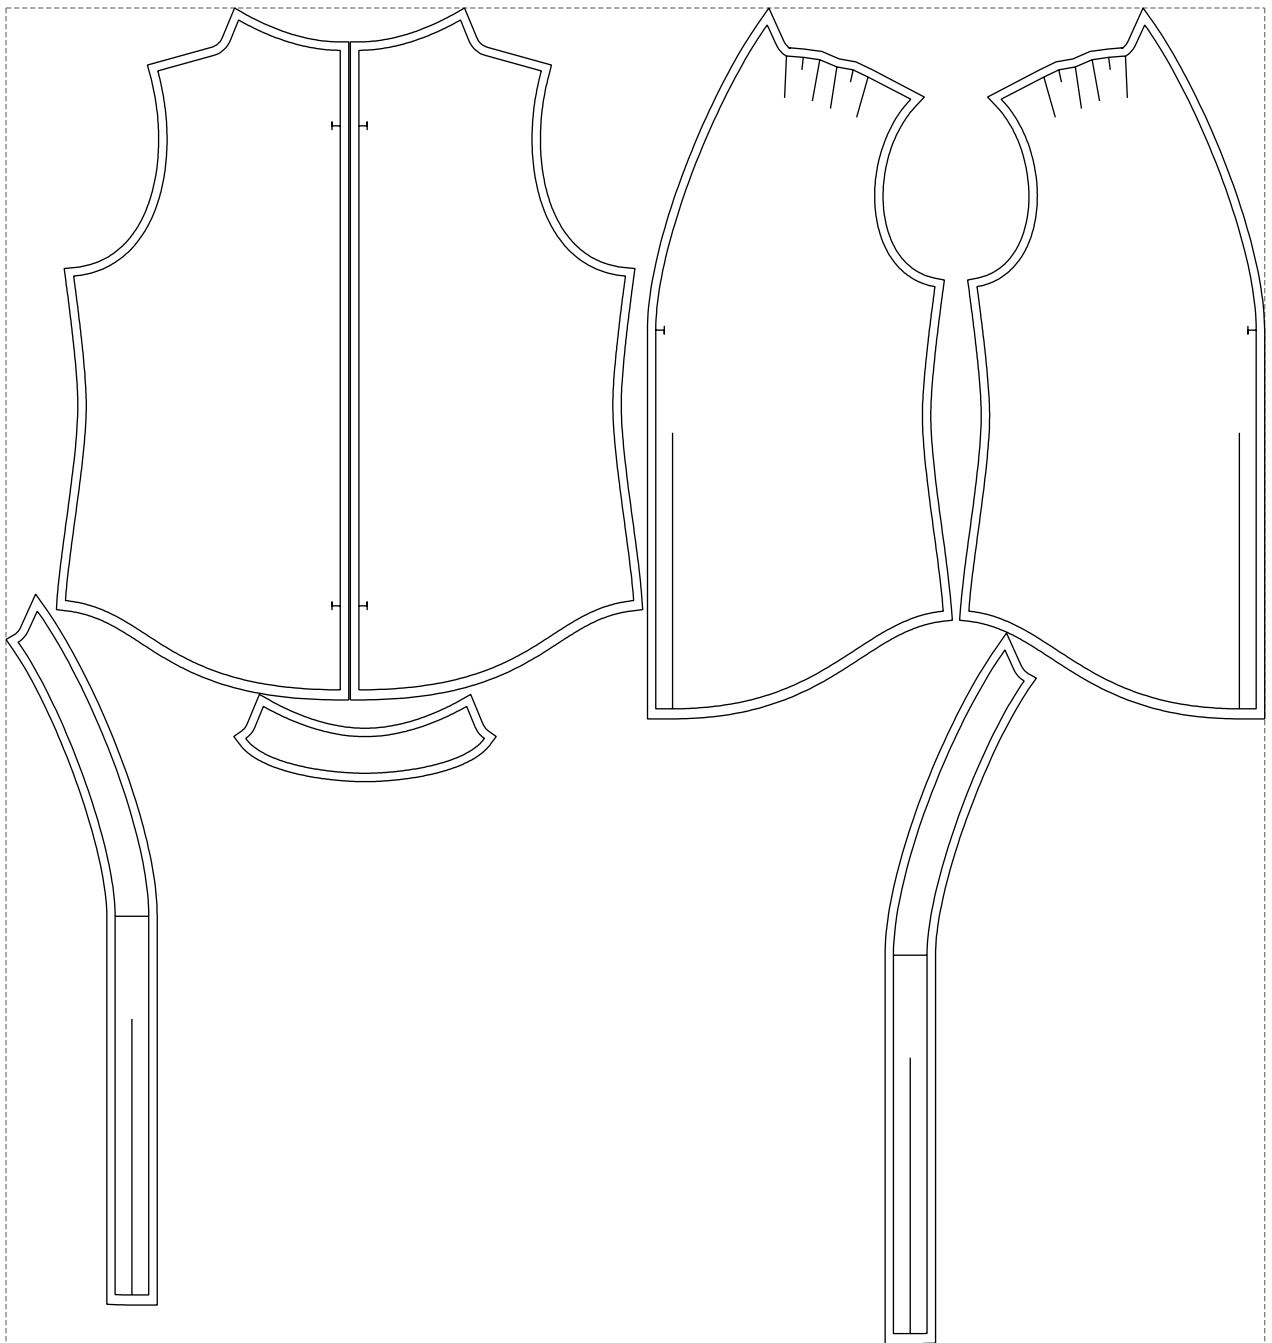

Not for print

Paper size: A4, size:1227.96 x846.64 mm

# Example

size:1499.00 x1591.04 mm

Maneken =1 ver.0

rz\_1=170

rz\_16=116

rz\_17=100

rz\_18=98.8

rz\_19=124