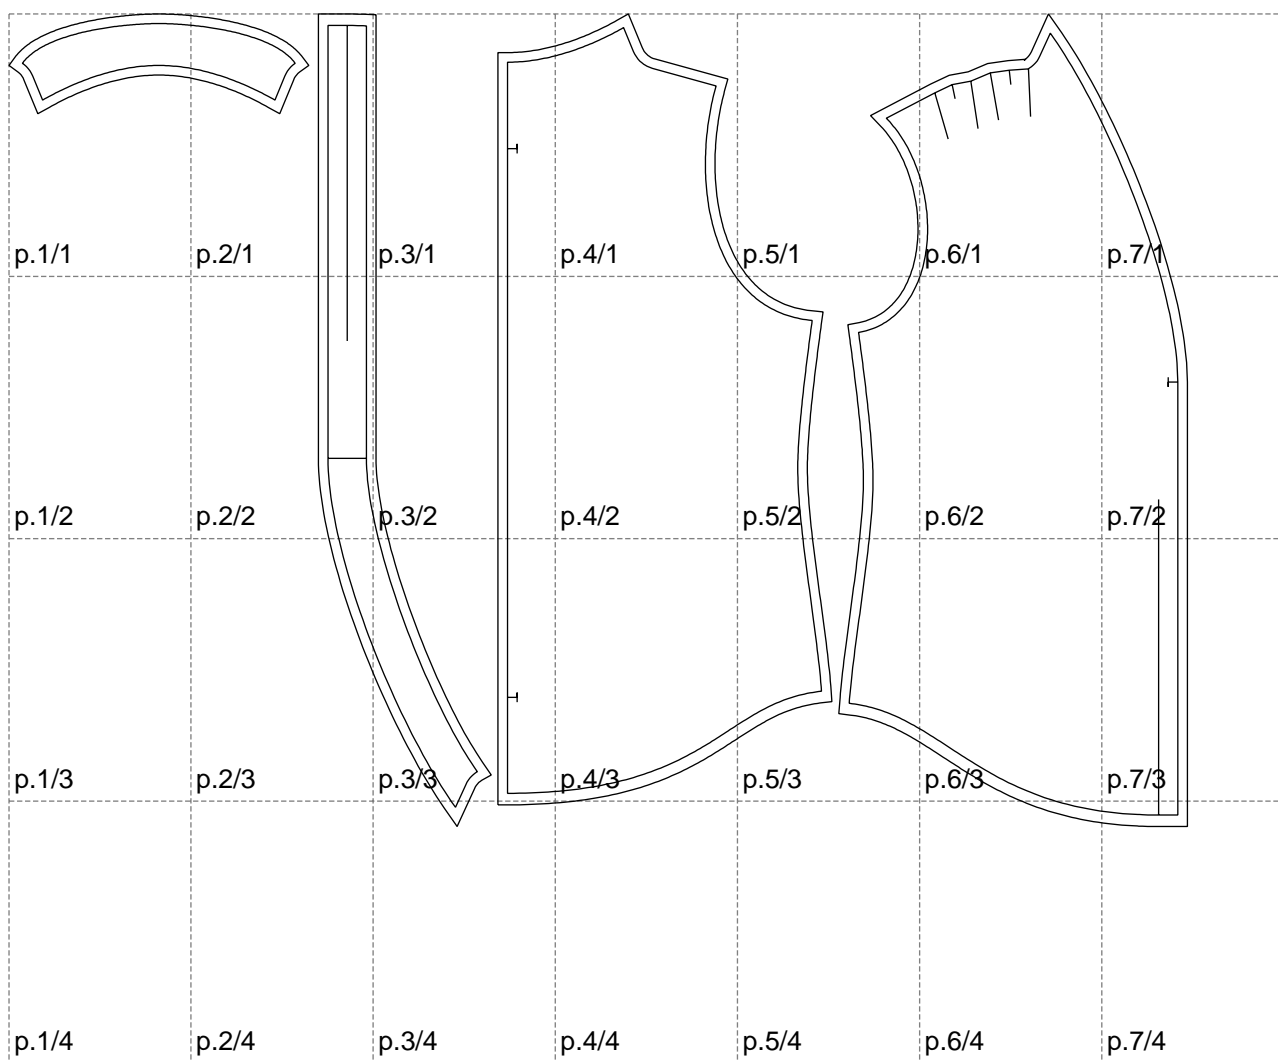

Not for print

Paper size: A4, size:1227.96 x846.64 mm

# Example

size:1499.00 x1591.04 mm

Maneken =1 ver.0

rz\_1=170

rz\_16=116

rz\_17=100

rz\_18=98.8

rz\_19=124

rz\_20=121

---

. . . . .  
. . . . .  
. . . . .