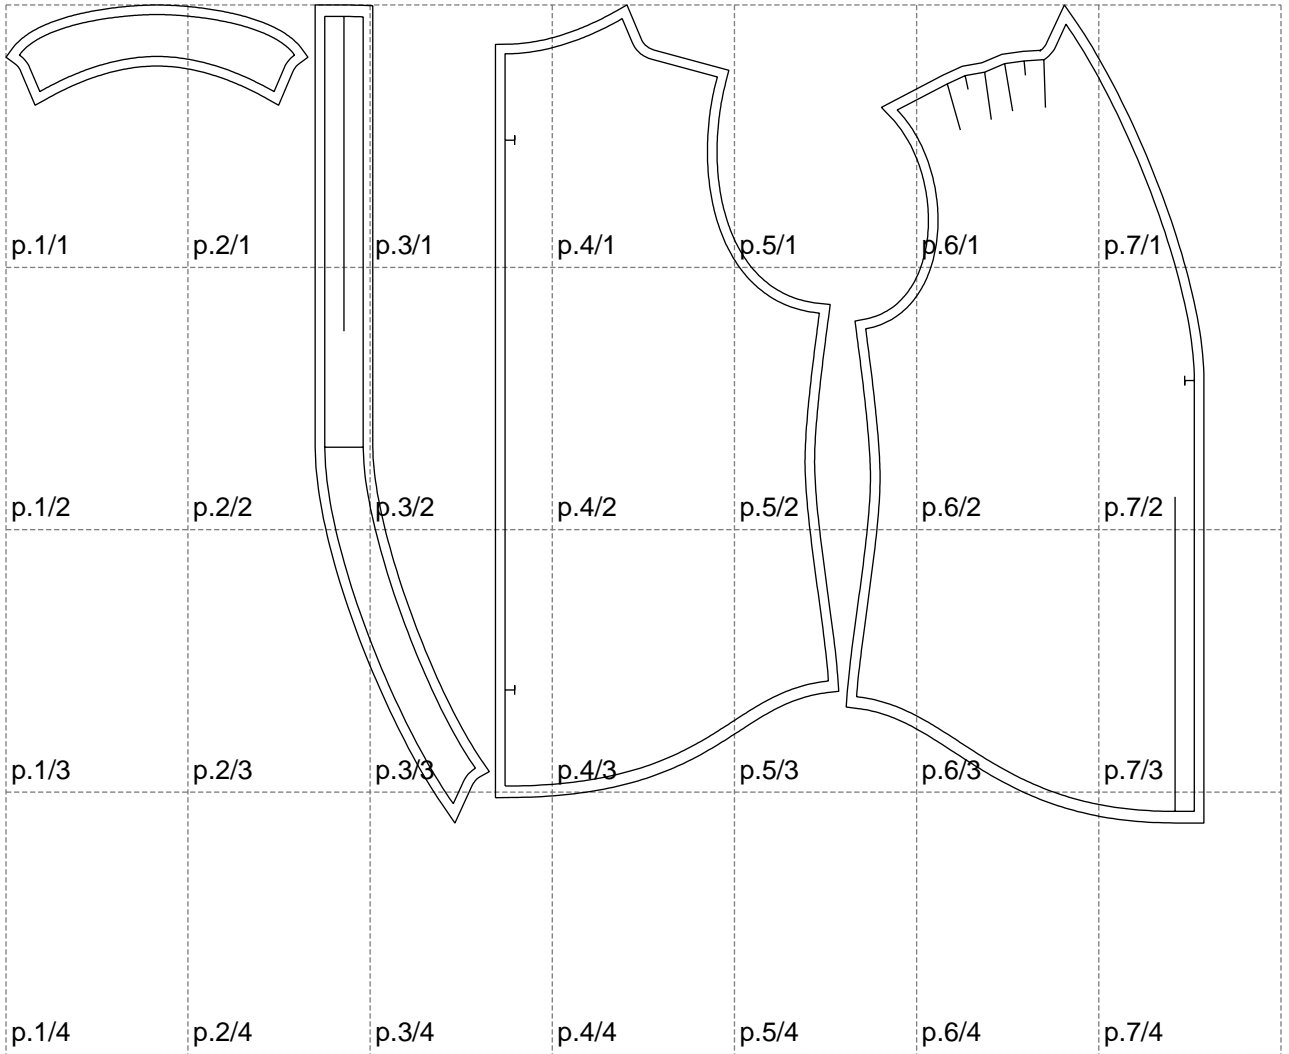

Not for print

Paper size: A4, size:1248.42 x852.29 mm

Example

size:1488.94 x1600.55 mm

Maneken =1 ver.0

rz_1=170

rz_16=120

rz_17=104

rz_18=103.6

rz_19=128

rz_20=125.1

.
.
.