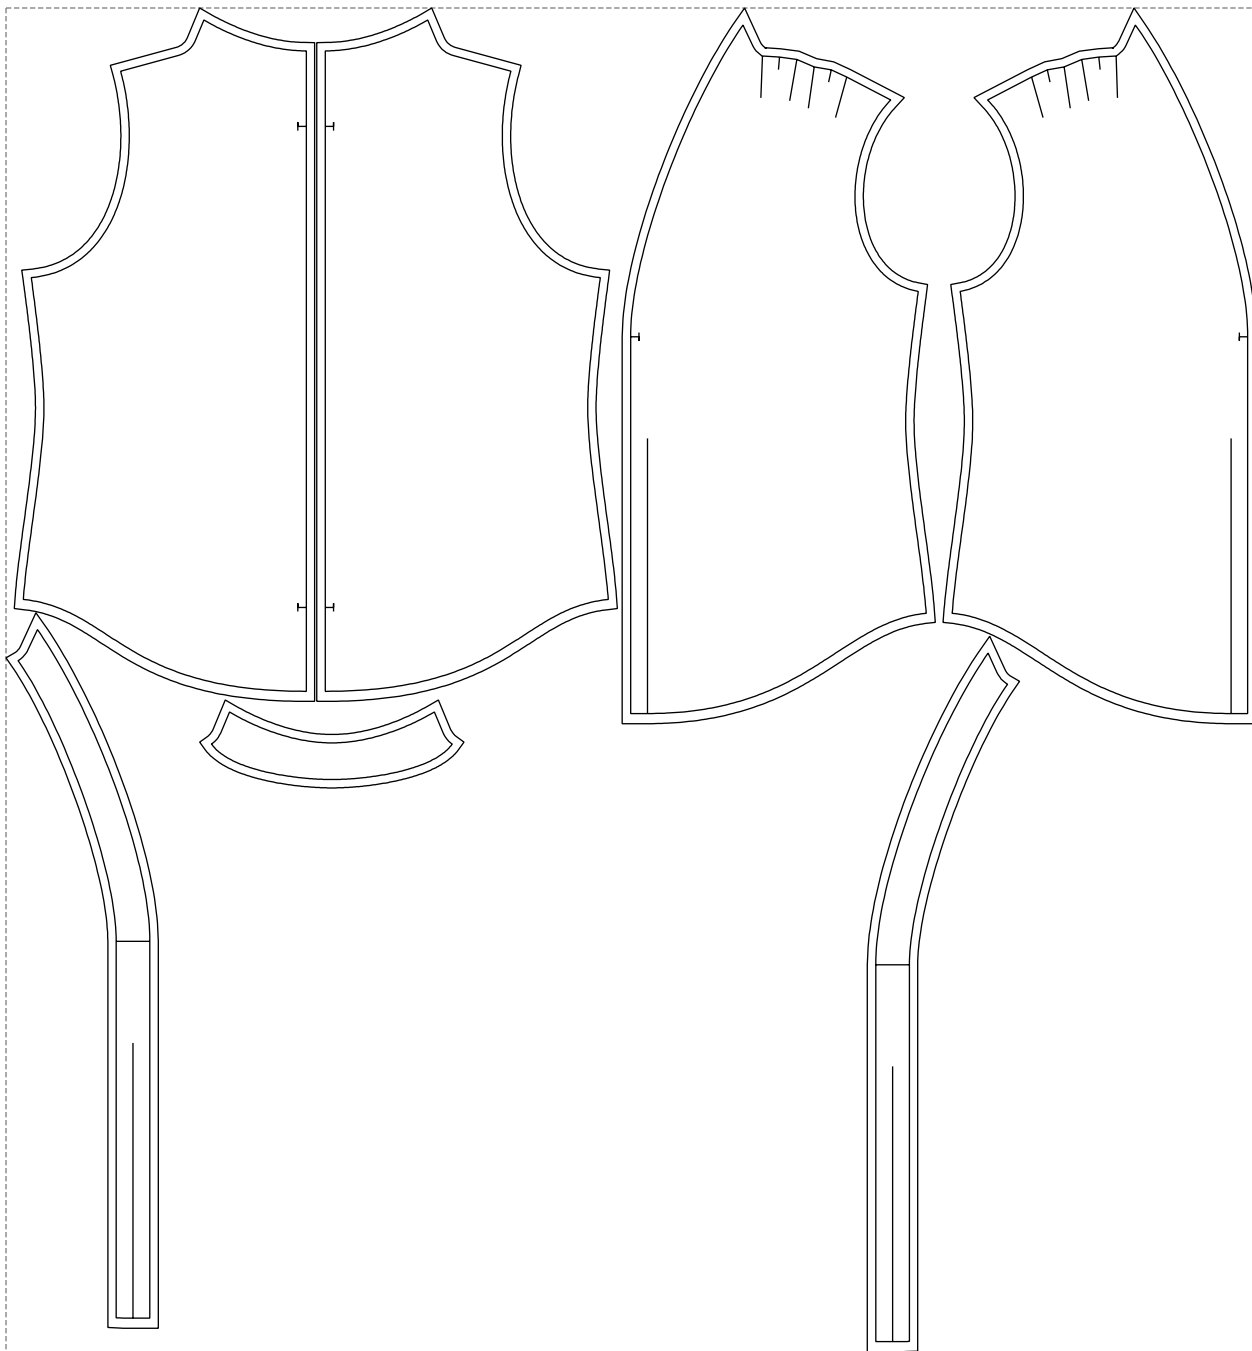

Not for print

Paper size: A4, size:1248.42 x852.29 mm

Example

size:1488.94 x1600.55 mm

Maneken =1 ver.0

rz_1=170

rz_16=120

rz_17=104

rz_18=103.6

rz_19=128

rz_20=125.1

.
.
.