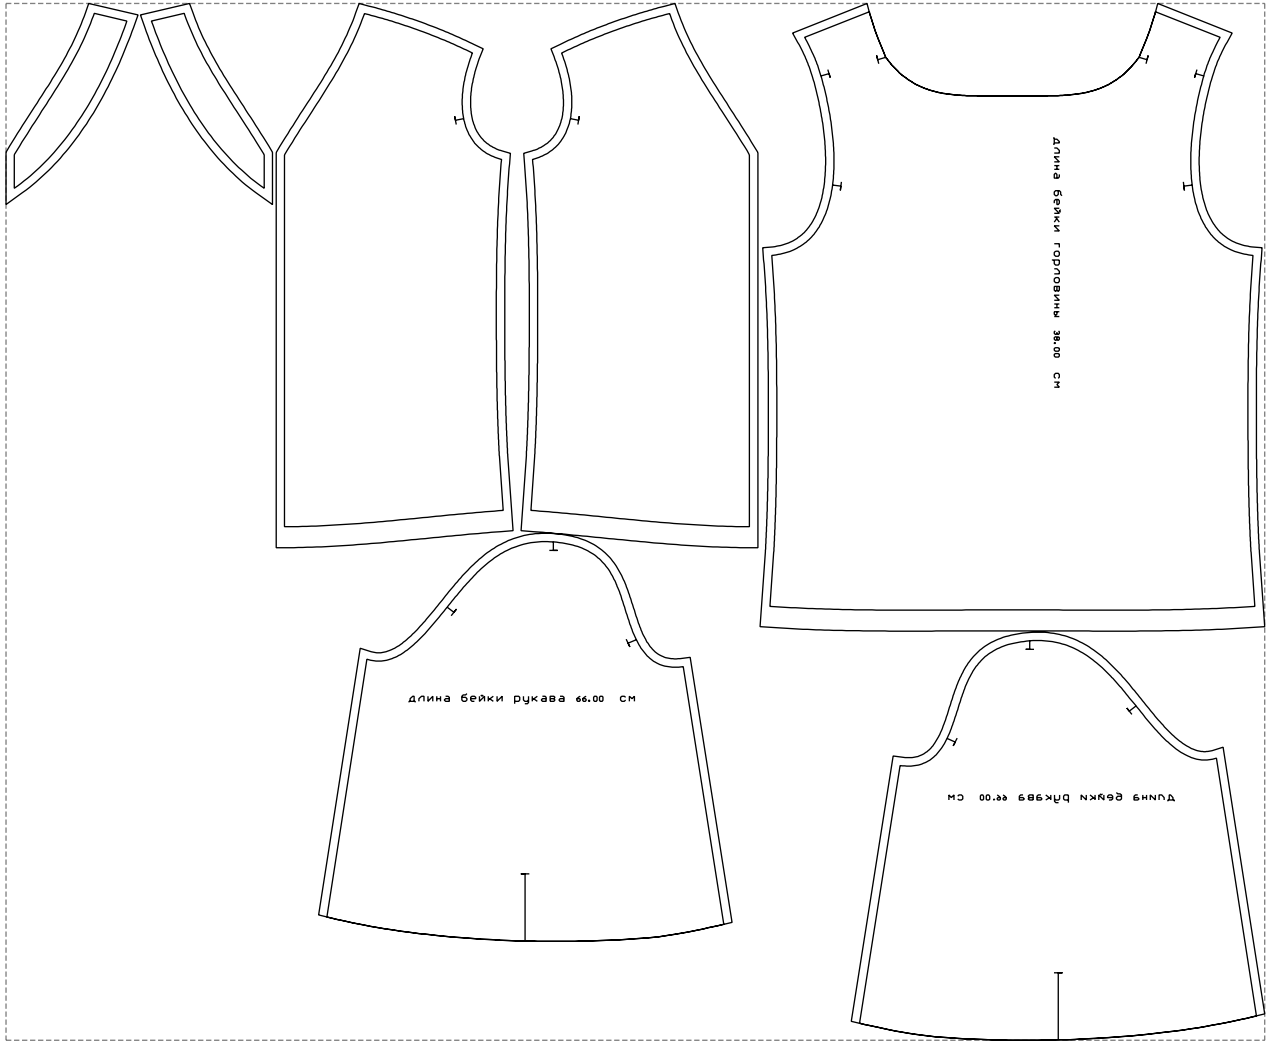

Not for print

Paper size: A4, size:1218.75 x747.60 mm

# Example

size:1499.00 x1235.01 mm

Maneken =1 ver.0

rz\_1=170

rz\_16=88

rz\_17=75.6

rz\_18=67.6

rz\_19=96