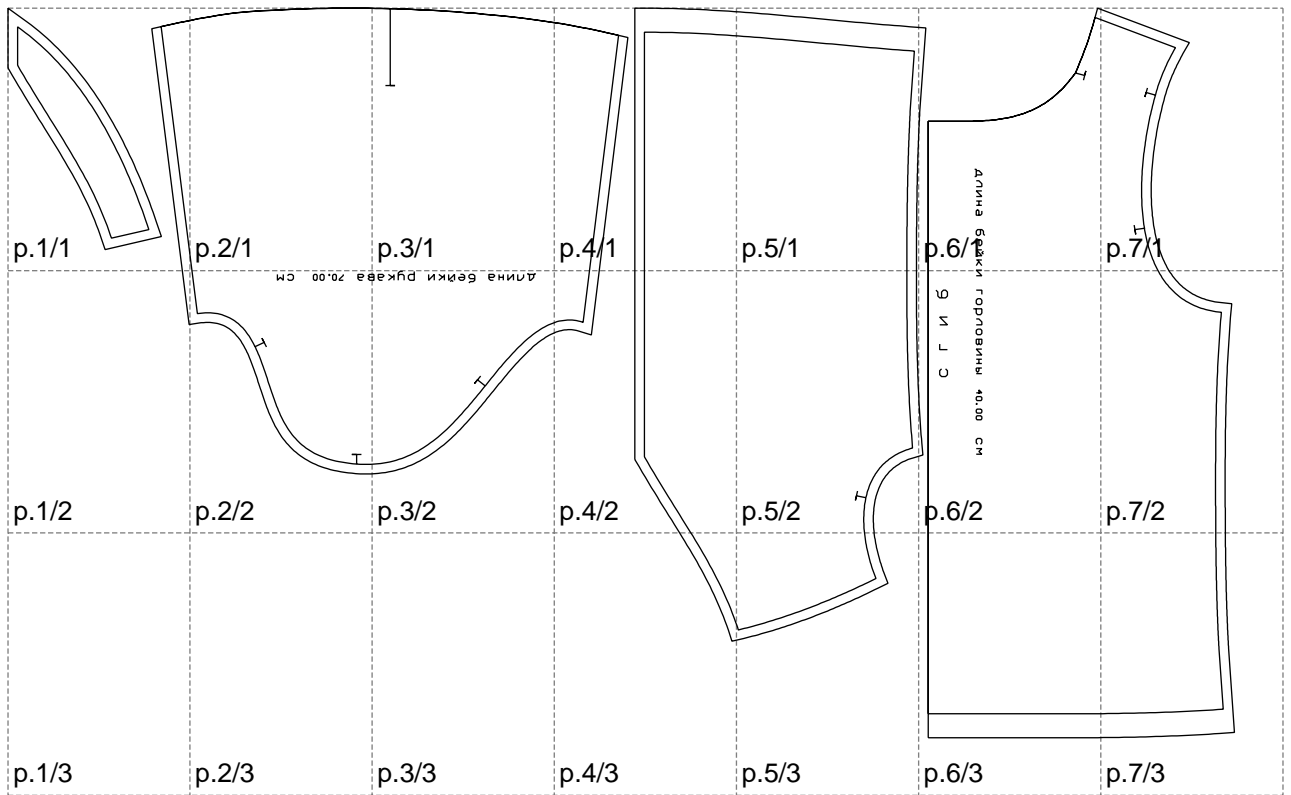

Not for print

Paper size: A4, size:1278.11 x760.30 mm

# Example

size:1499.00 x1250.45 mm

Maneken =1 ver.0

rz\_1=170

rz\_16=96

rz\_17=82

rz\_18=76

rz\_19=104

rz\_20=101.8

---

. . . . .  
. . . . .  
. . . . .