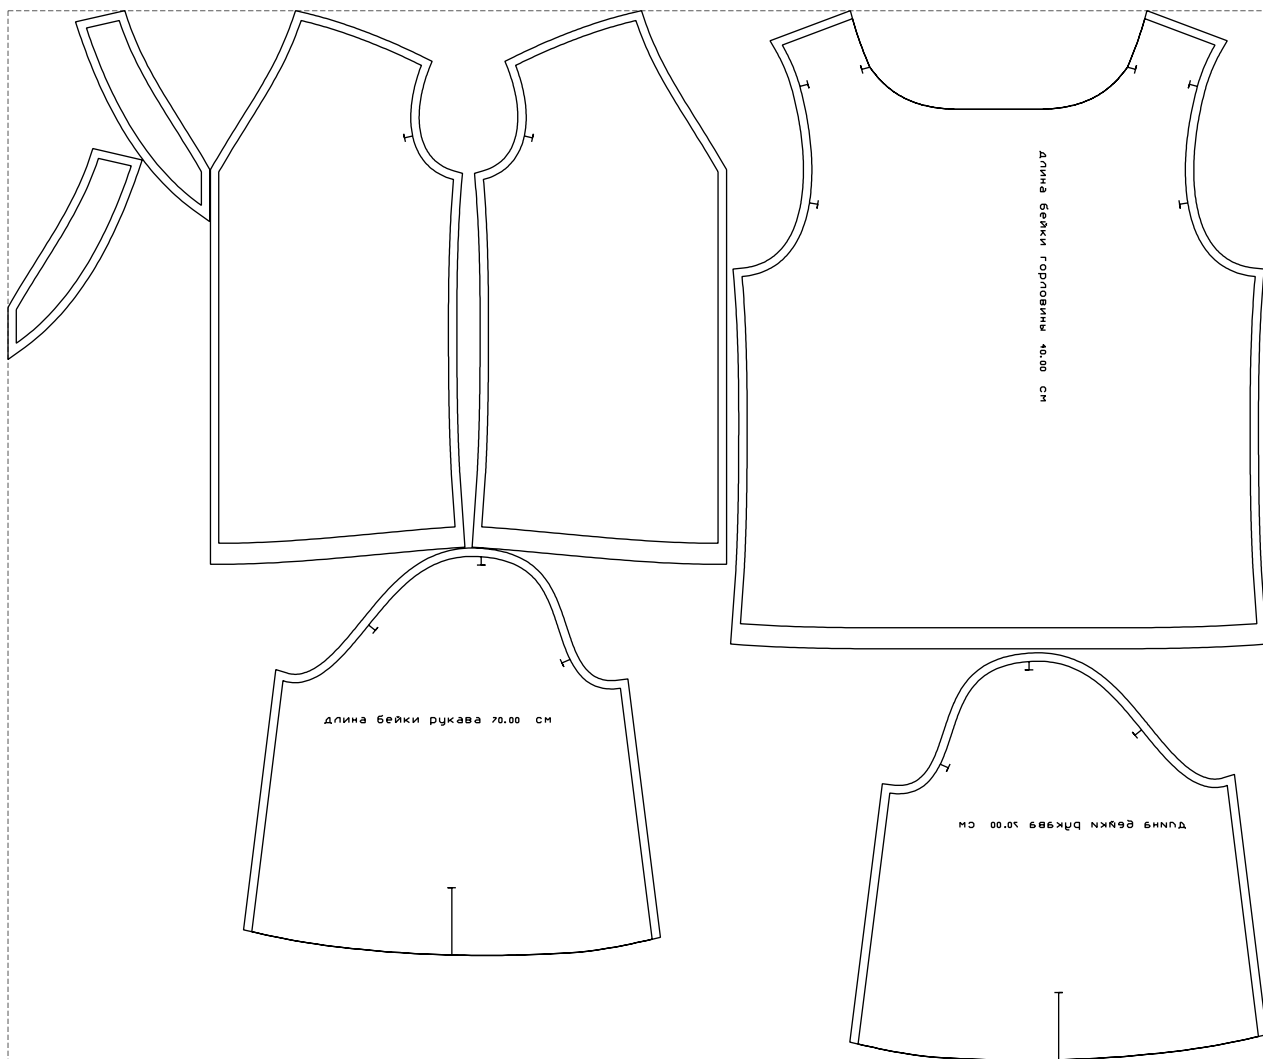

Not for print

Paper size: A4, size:1278.11 x760.30 mm

# Example

size:1499.00 x1250.45 mm

Maneken =1 ver.0

rz\_1=170

rz\_16=96

rz\_17=82

rz\_18=76

rz\_19=104

rz\_20=101.8

---

. . . . .  
. . . . .  
. . . . .