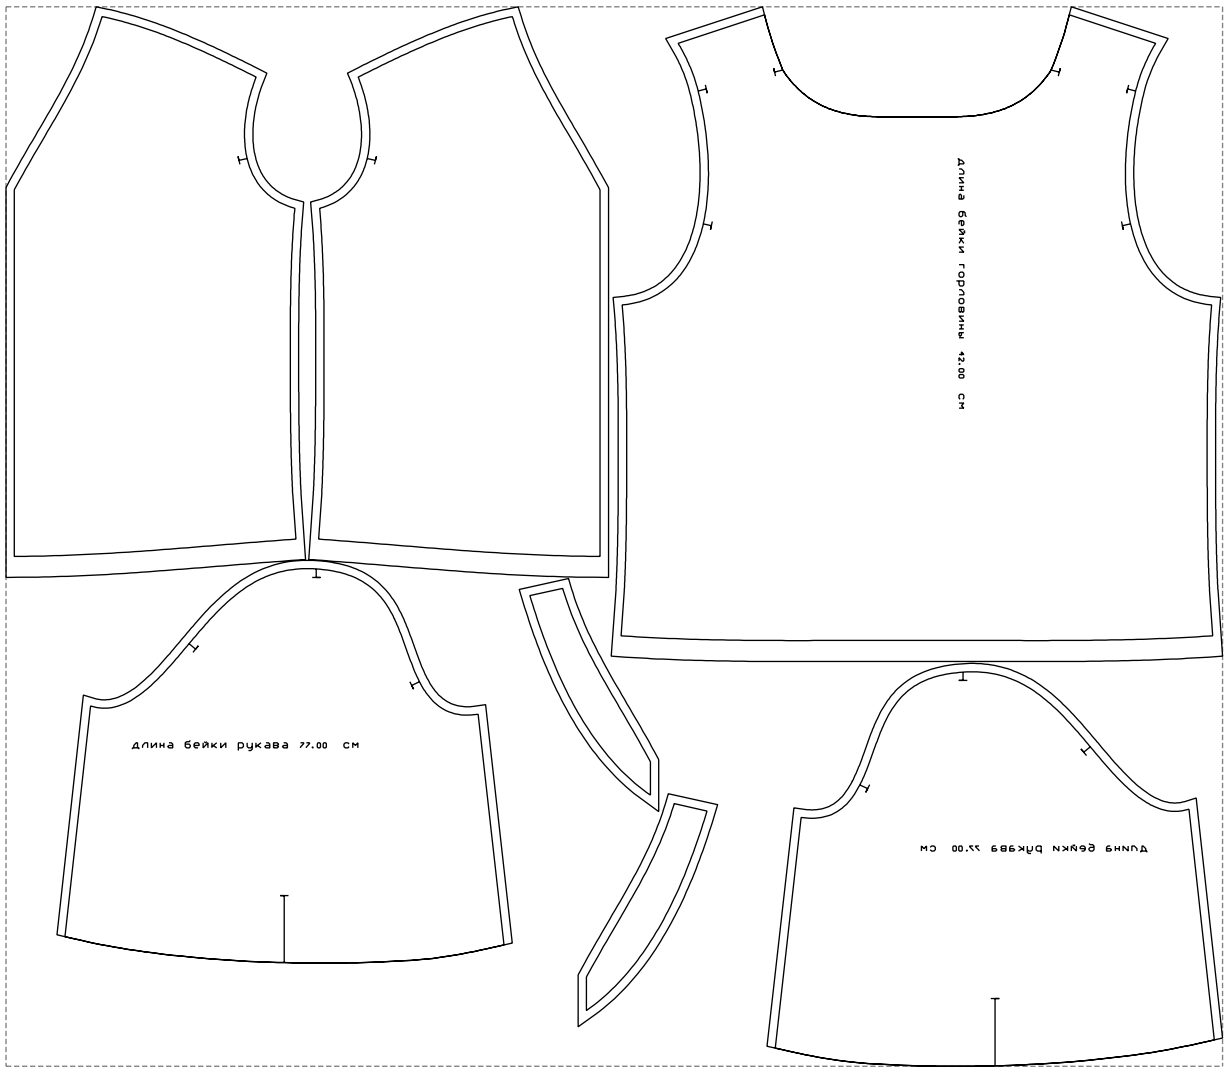

Not for print

Paper size: A4, size:1399.00 x779.95 mm

# Example

size:1448.91 x1262.10 mm

Maneken =1 ver.0

rz\_1=170

rz\_16=116

rz\_17=100

rz\_18=98.8

rz\_19=124

rz\_20=121

---

. . . . .  
. . . . .  
. . . . .