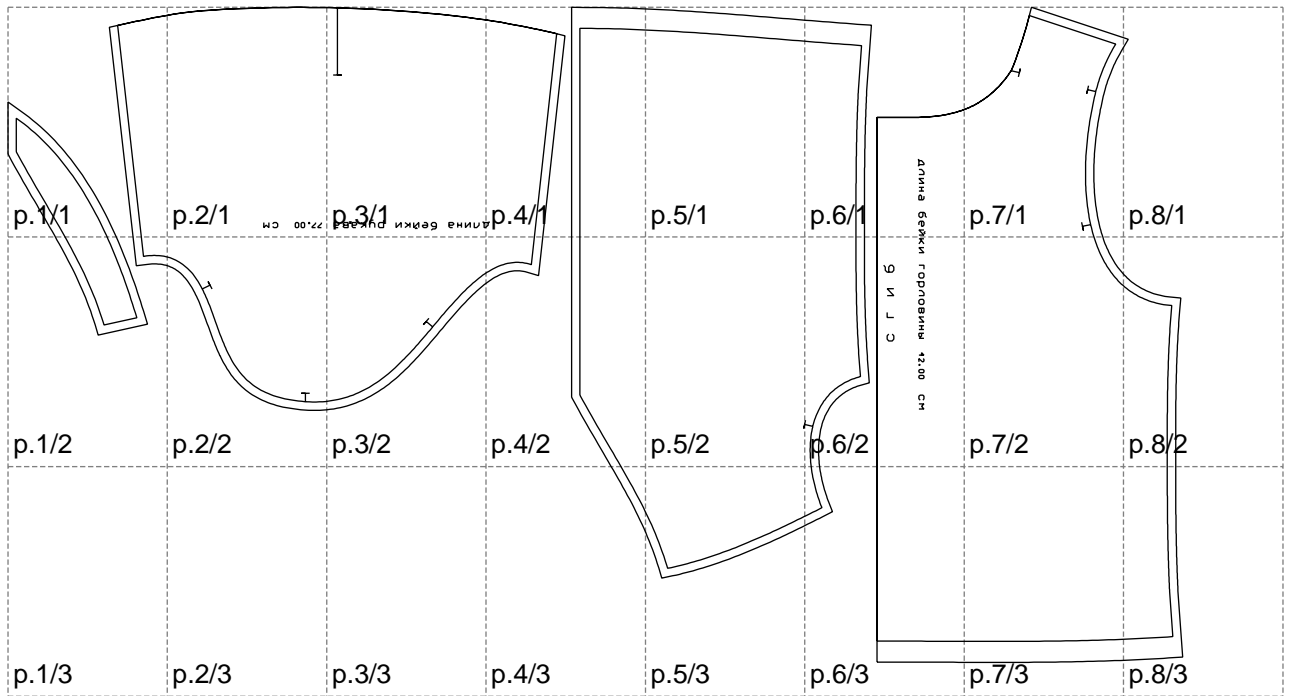

Not for print

Paper size: A4, size:1399.00 x779.95 mm

# Example

size:1448.91 x1262.10 mm

Maneken =1 ver.0

rz\_1=170

rz\_16=116

rz\_17=100

rz\_18=98.8

rz\_19=124

rz\_20=121

---

. . . . .  
. . . . .  
. . . . .