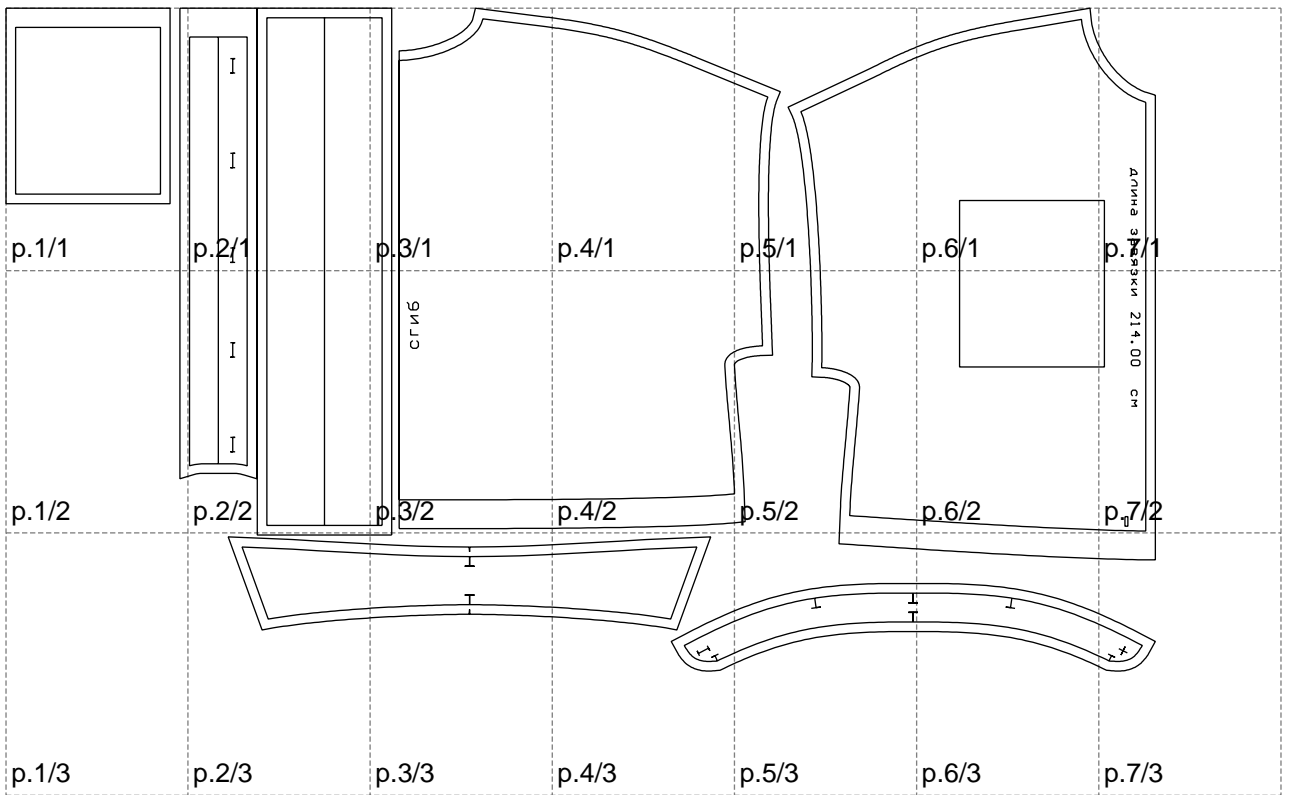

Not for print

Paper size: A4, size:1197.69 x690.65 mm

# Example

size:1499.00 x1233.40 mm

Maneken =1 ver.0

rz\_1=170

rz\_16=120

rz\_17=104

rz\_18=103.6

rz\_19=128

rz\_20=125.1

---

. . . . .  
. . . . .  
. . . . .