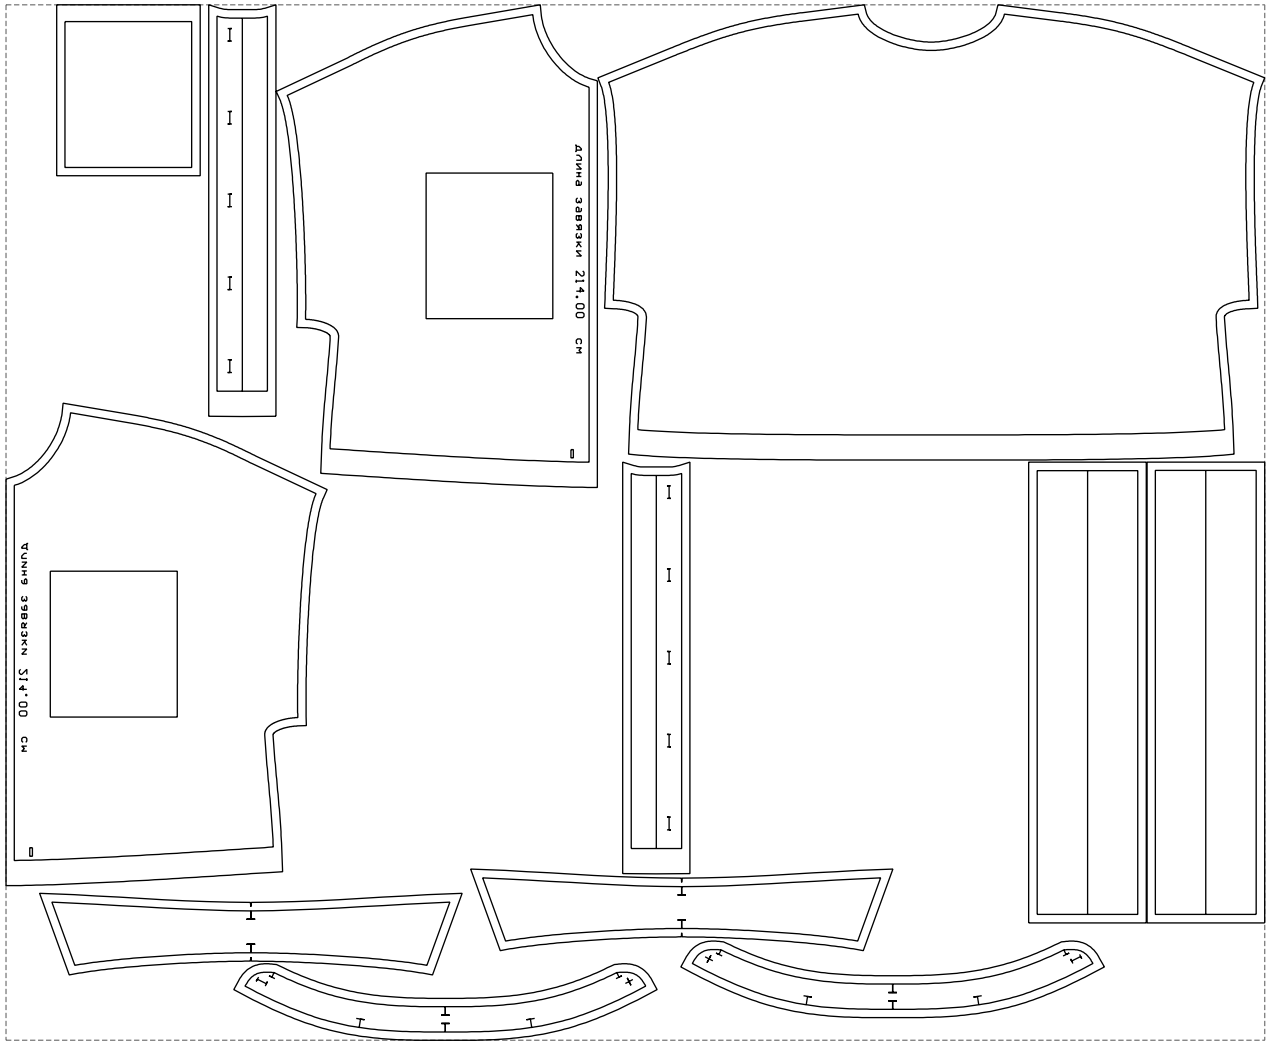

Not for print

Paper size: A4, size:1197.69 x690.65 mm

# Example

size:1499.00 x1233.40 mm

Maneken =1 ver.0

rz\_1=170

rz\_16=120

rz\_17=104

rz\_18=103.6

rz\_19=128

rz\_20=125.1

---

. . . . .  
. . . . .  
. . . . .