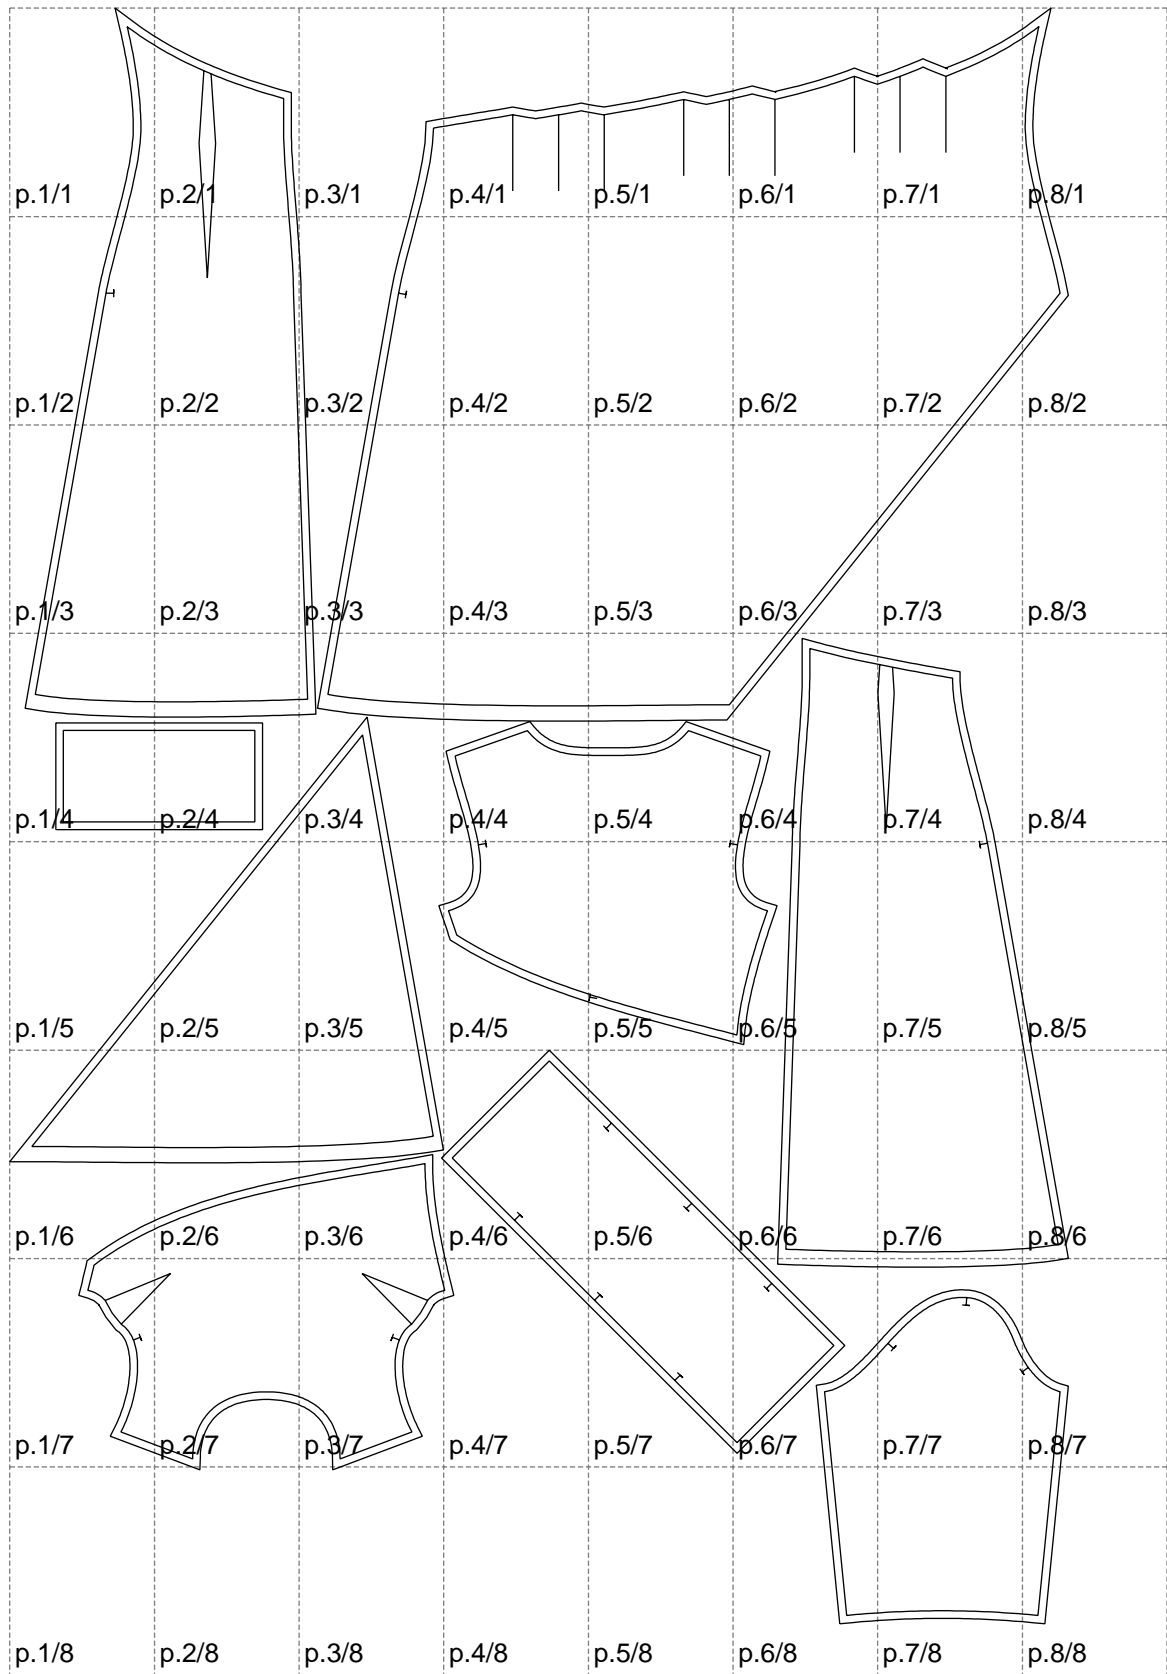

Not for print

Paper size: A4, size:1388.88 x2119.56 mm

# Example

size:1546.04 x839.42 mm

Maneken =1 ver.0

rz\_1=170

rz\_16=92

rz\_17=78.8

rz\_18=71.8

rz\_19=100

rz\_20=98.1

---

. . . . .  
. . . . .  
. . . . .