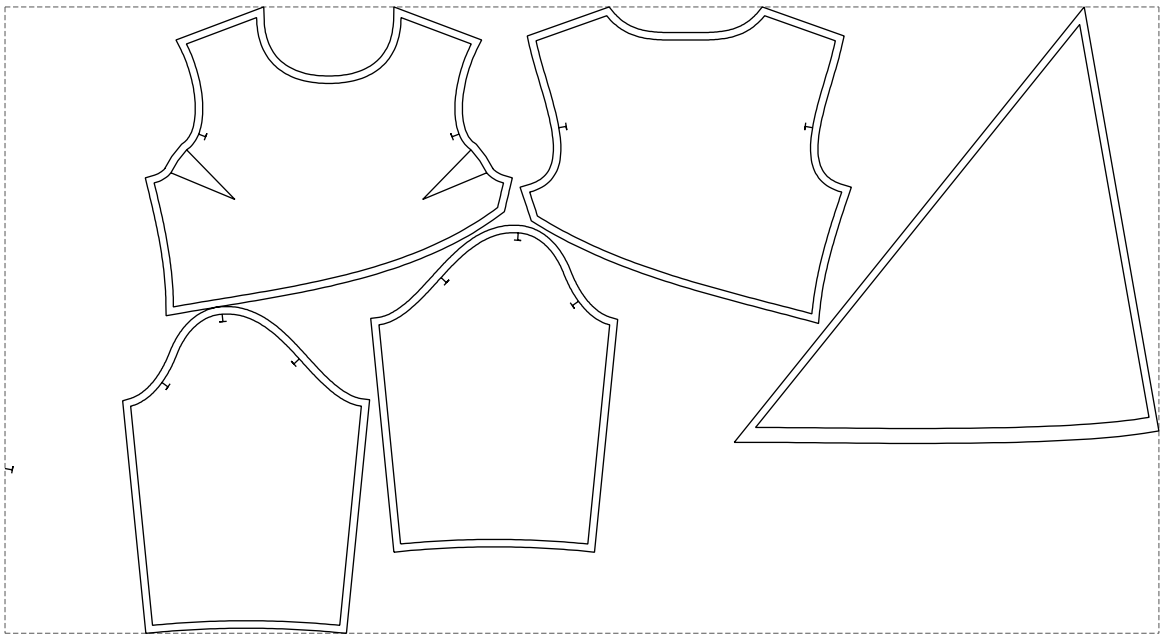

Not for print

Paper size: A4, size:1388.88 x2119.56 mm

# Example

size:1546.04 x839.42 mm

Maneken =1 ver.0

rz\_1=170

rz\_16=92

rz\_17=78.8

rz\_18=71.8

rz\_19=100