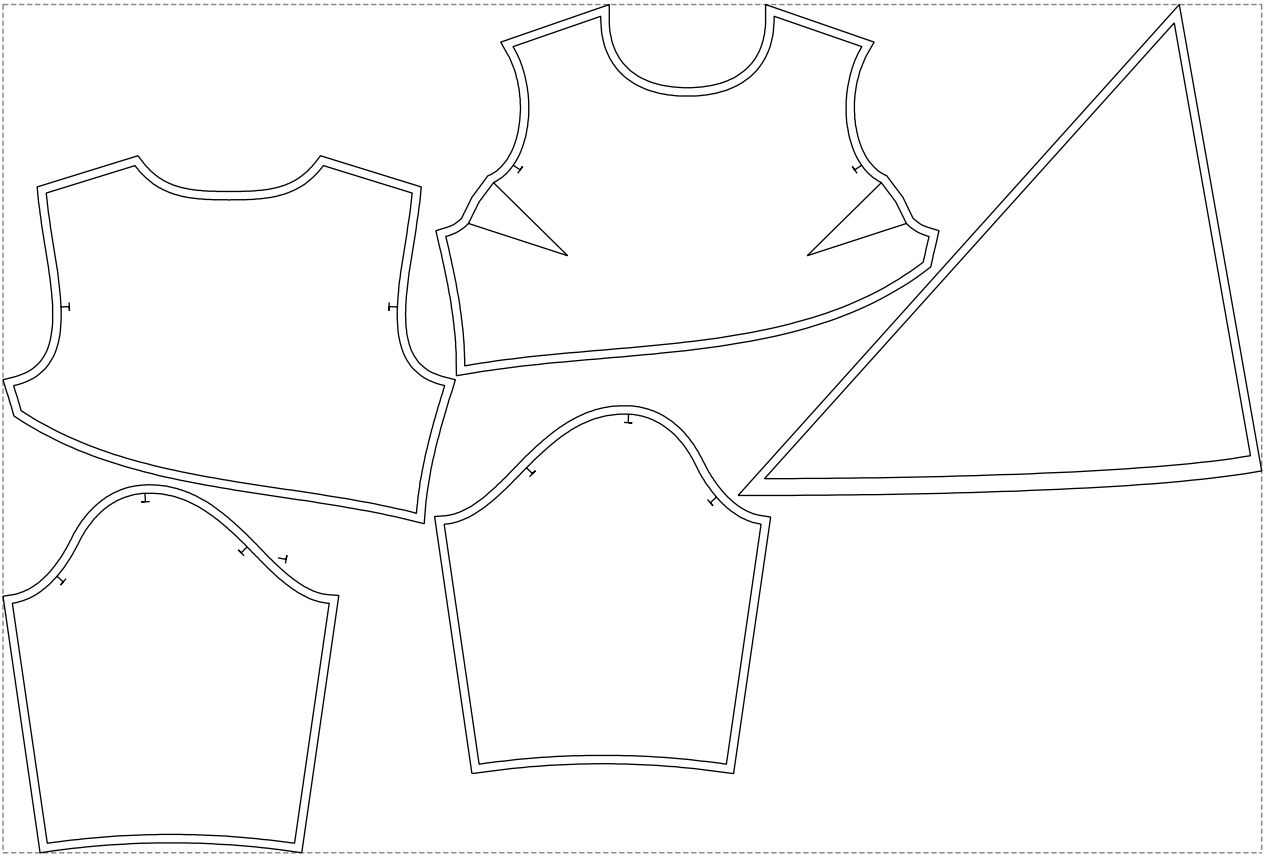

# Example

size:1499.00 x1010.39 mm

Maneken =1 ver.0

rz\_1=170

rz\_16=112

rz\_17=96.2

rz\_18=94

rz\_19=120