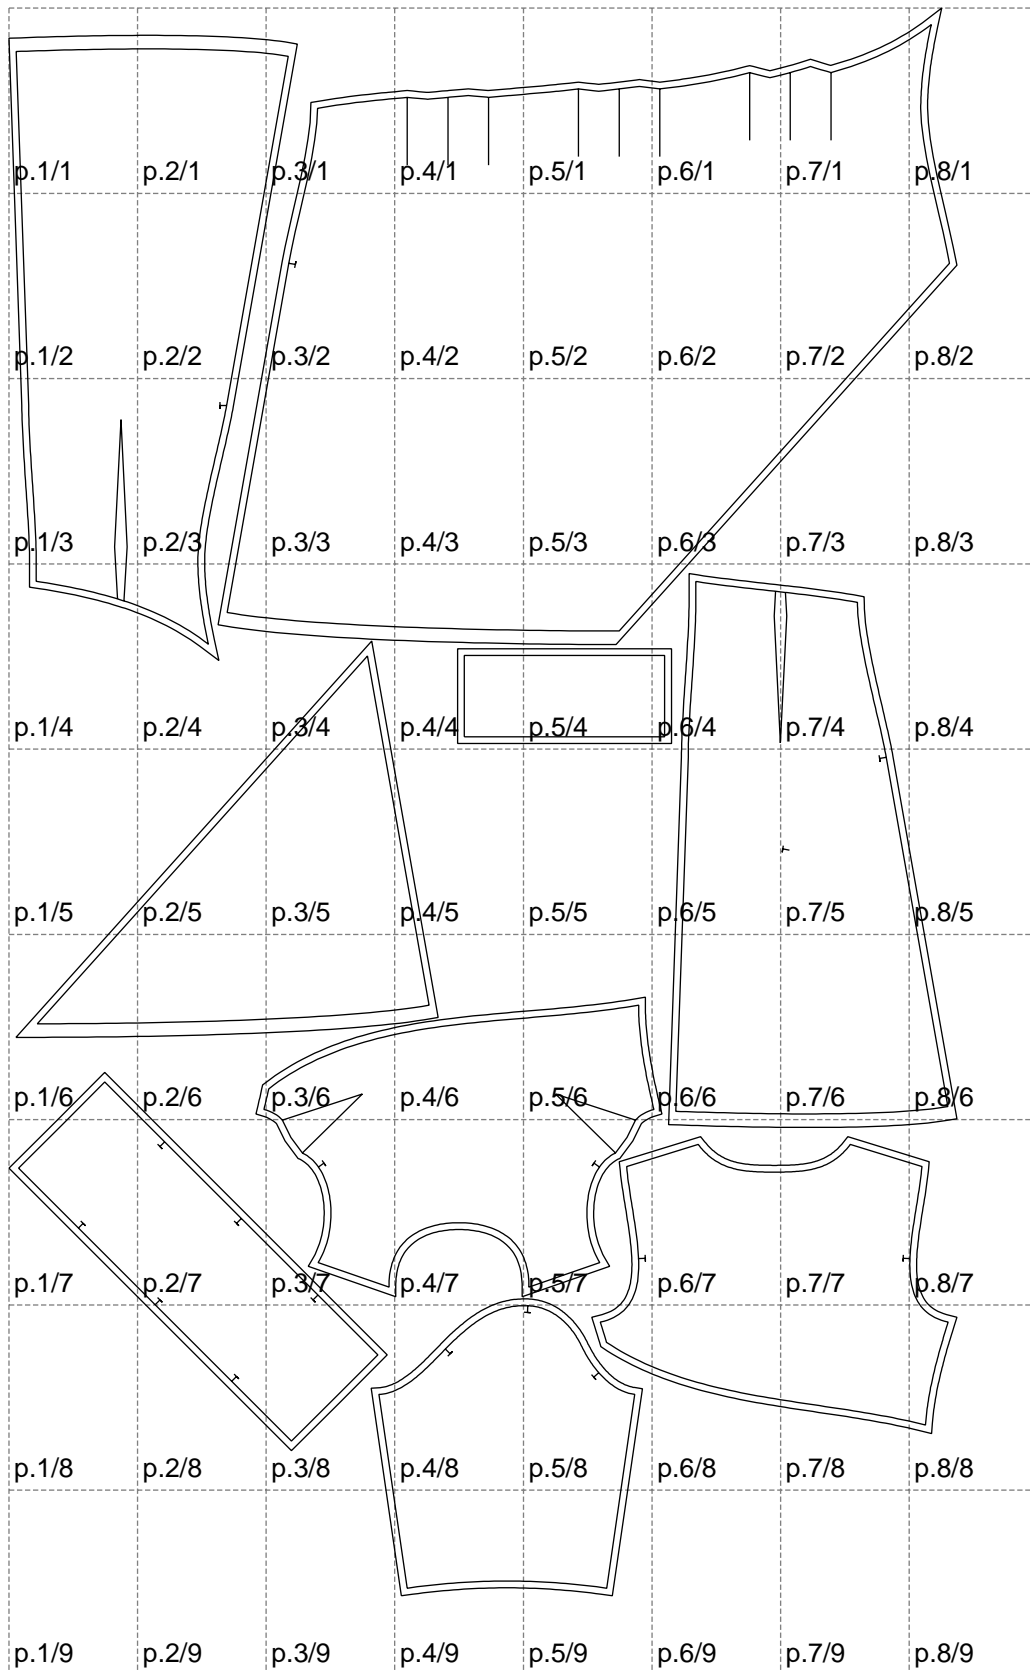

Not for print

Paper size: A4, size:1399.00 x2343.28 mm

# Example

size:1499.00 x1010.39 mm

Maneken =1 ver.0

rz\_1=170

rz\_16=112

rz\_17=96.2

rz\_18=94

rz\_19=120

rz\_20=117

---

. . . . .  
. . . . .  
. . . . .