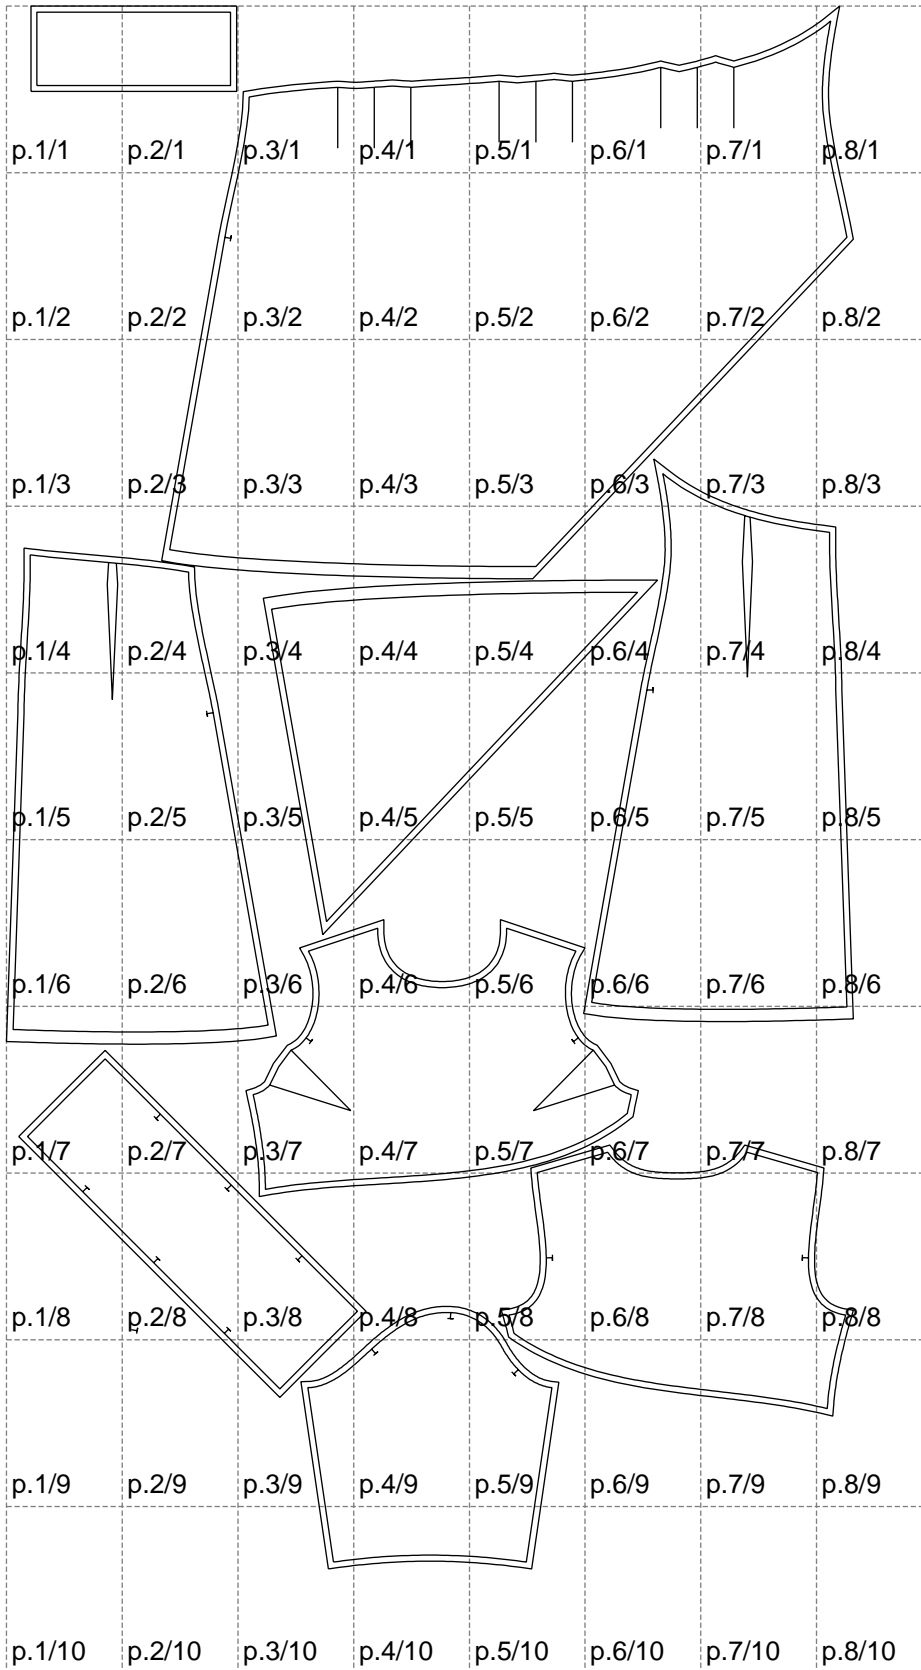

Not for print

Paper size: A4, size:1388.93 x2562.92 mm

# Example

size:1468.84 x1007.62 mm

Maneken =1 ver.0

rz\_1=170

rz\_16=120

rz\_17=104

rz\_18=103.6

rz\_19=128

rz\_20=125.1

---

. . . . .  
. . . . .  
. . . . .