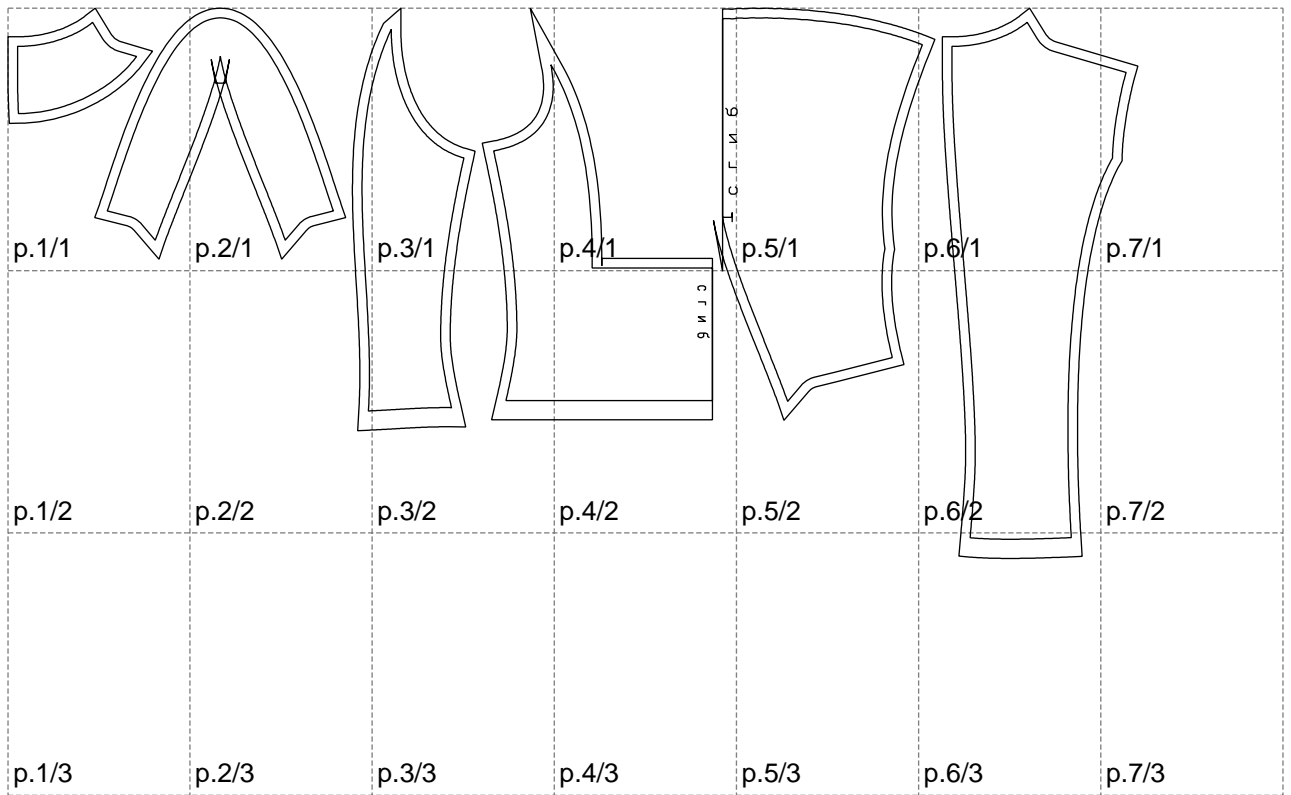

Not for print

Paper size: A4, size:1177.53 x573.33 mm

# Example

size:1448.96 x857.12 mm

Maneken =1 ver.0

rz\_1=170

rz\_16=92

rz\_17=78.8

rz\_18=71.8

rz\_19=100

rz\_20=98.1

---

. . . . .  
. . . . .  
. . . . .