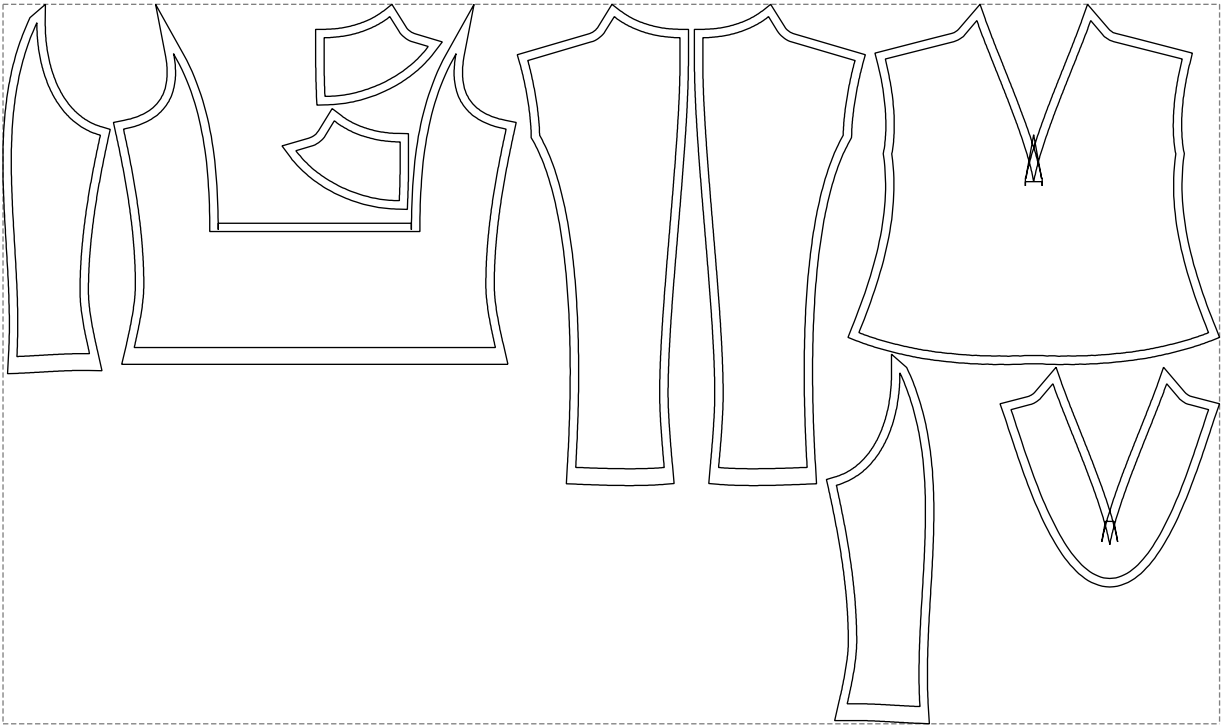

# Example

size:1448.96 x857.12 mm

Maneken =1 ver.0

rz\_1=170

rz\_16=92

rz\_17=78.8

rz\_18=71.8

rz\_19=100