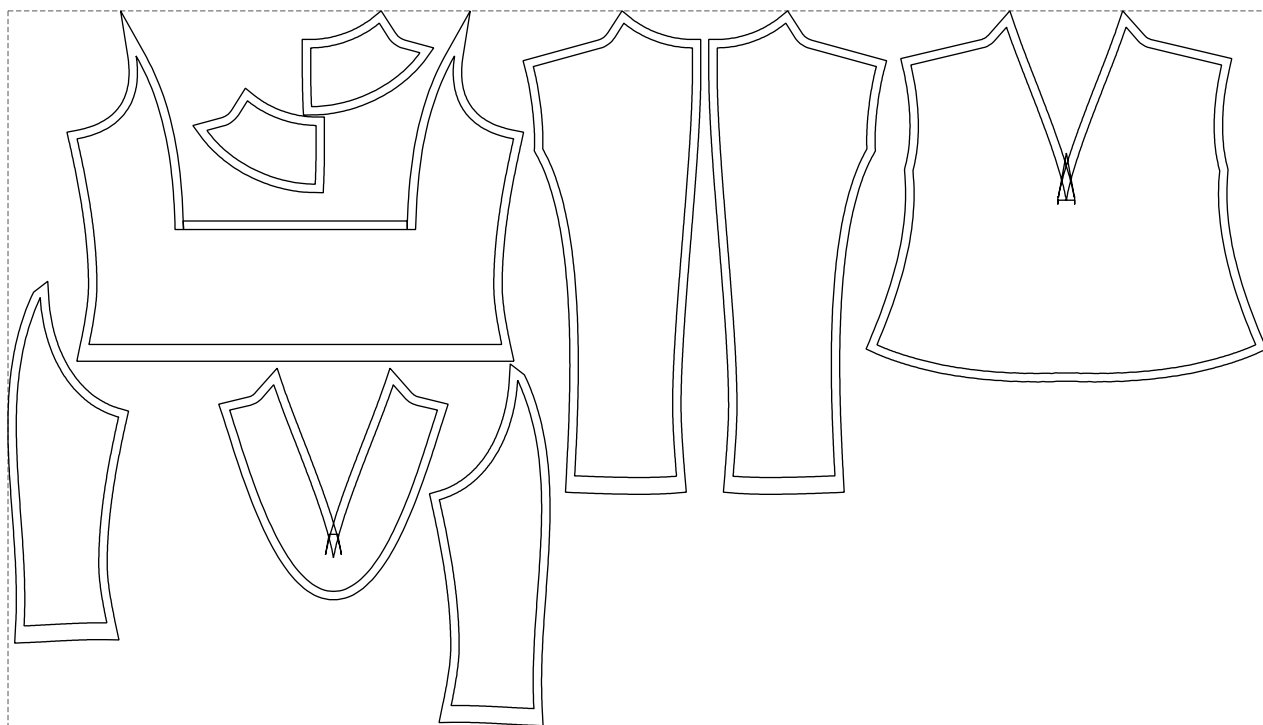

# Example

size:1499.00 x851.75 mm

Maneken =1 ver.0

rz\_1=170

rz\_16=104

rz\_17=88.9

rz\_18=84.4

rz\_19=112