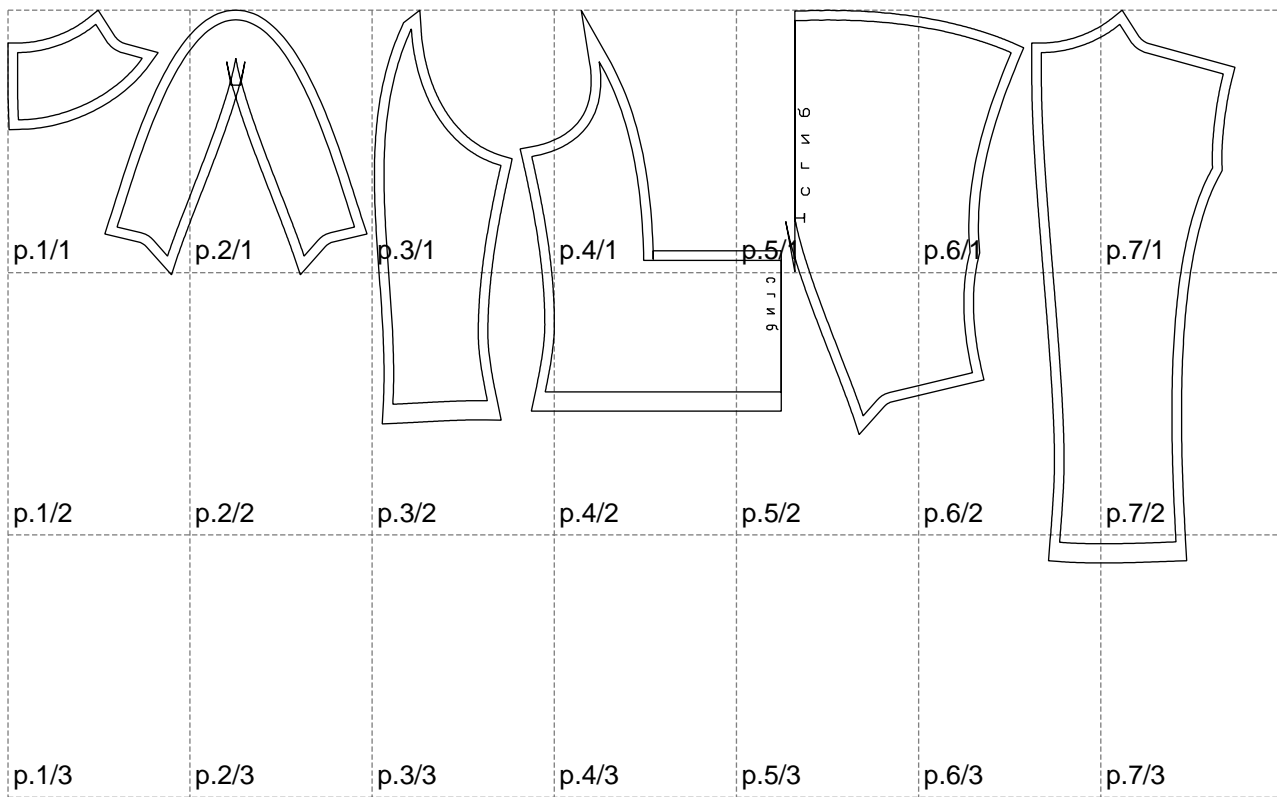

Not for print

Paper size: A4, size:1278.77 x575.97 mm

# Example

size:1499.00 x851.75 mm

Maneken =1 ver.0

rz\_1=170

rz\_16=104

rz\_17=88.9

rz\_18=84.4

rz\_19=112

rz\_20=109.3

---

. . . . .  
. . . . .  
. . . . .