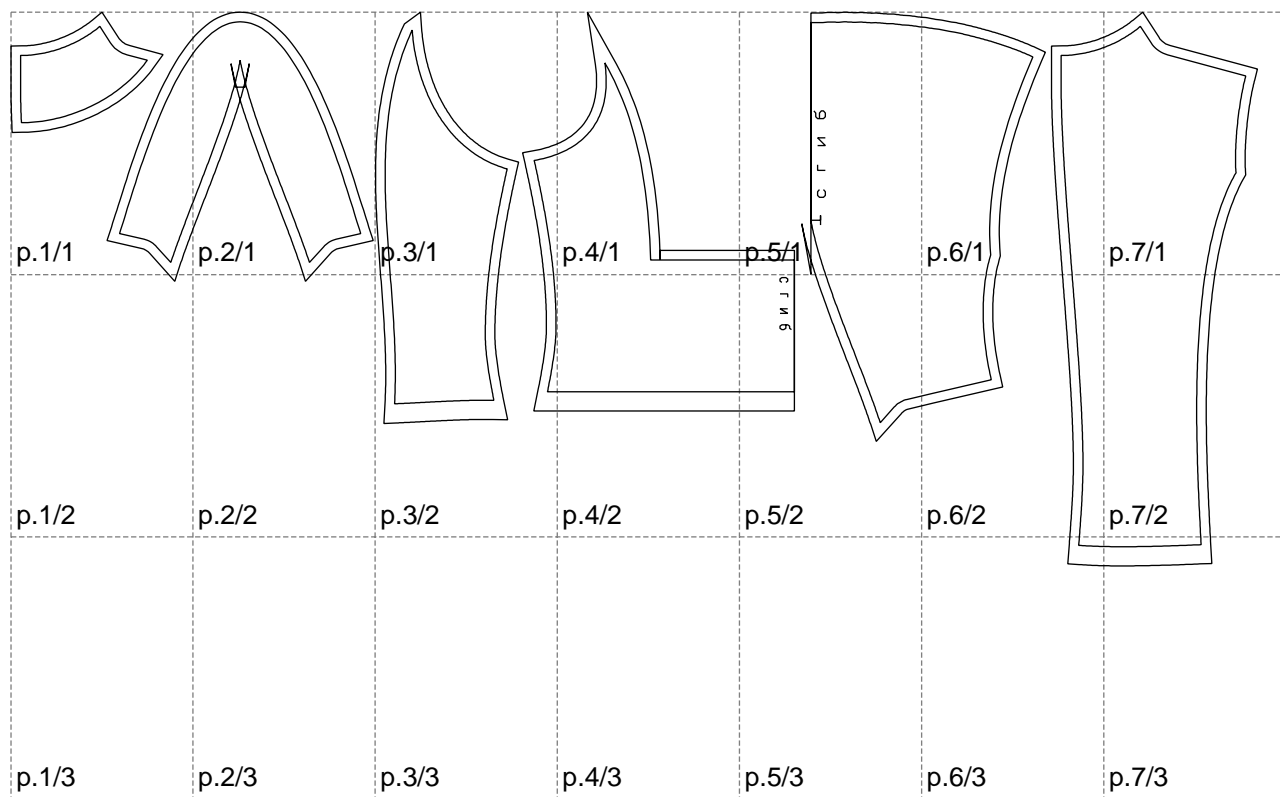

Not for print

Paper size: A4, size:1298.97 x576.96 mm

# Example

size:1468.91 x845.22 mm

Maneken =1 ver.0

rz\_1=170

rz\_16=108

rz\_17=92.5

rz\_18=89.2

rz\_19=116

rz\_20=113

---

. . . . .  
. . . . .  
. . . . .