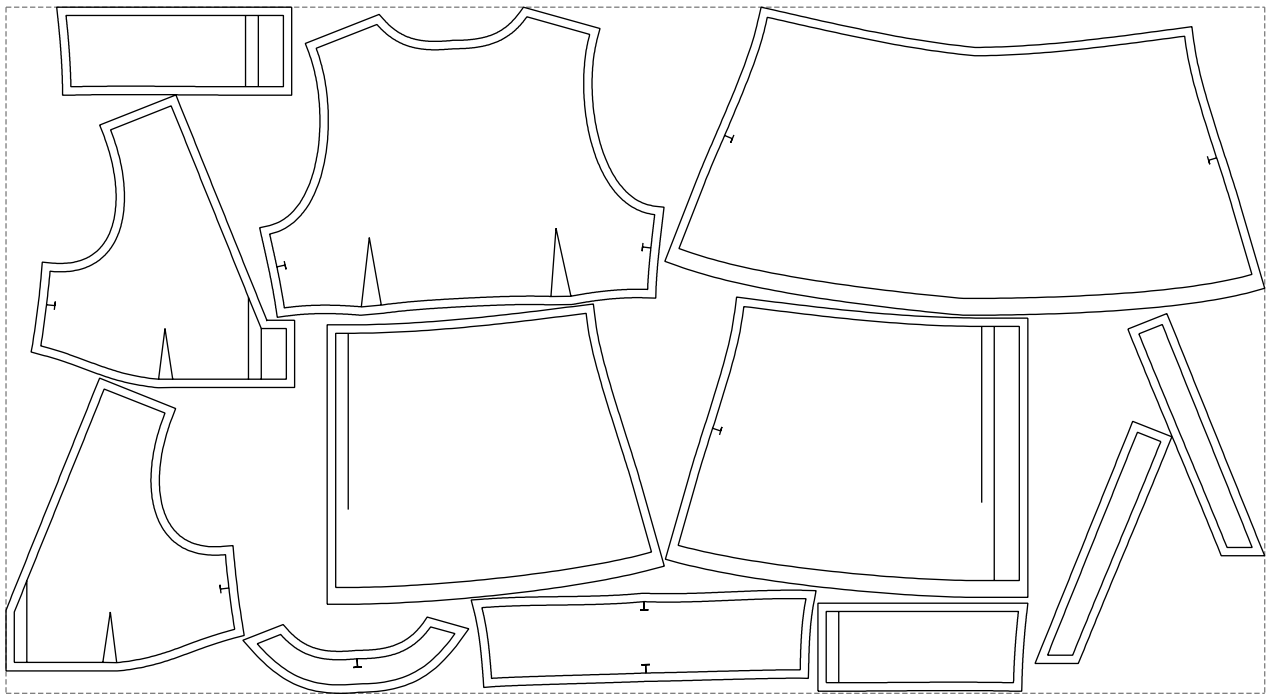

Not for print

Paper size: A4, size:1399.00 x777.34 mm

# Example

size:1499.00 x817.27 mm

Maneken =1 ver.0

rz\_1=170

rz\_16=88

rz\_17=75.6

rz\_18=67.6

rz\_19=96