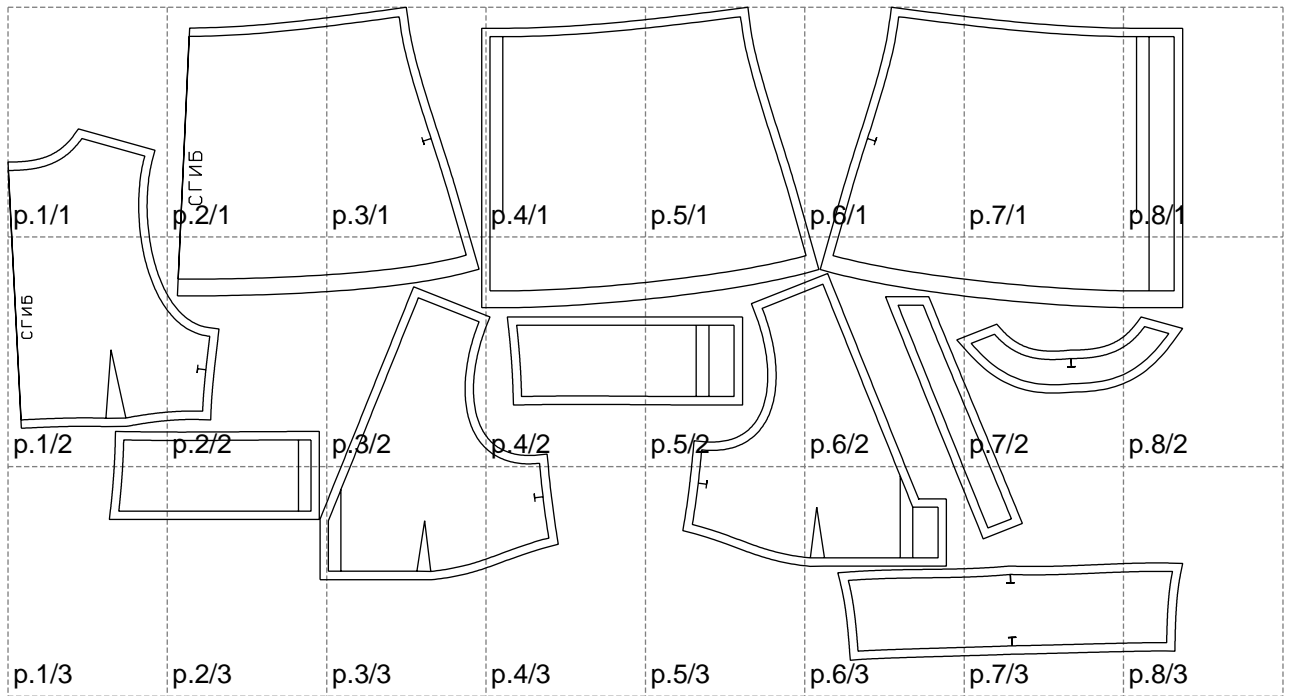

Not for print

Paper size: A4, size:1399.00 x777.34 mm

# Example

size:1499.00 x817.27 mm

Maneken =1 ver.0

rz\_1=170

rz\_16=88

rz\_17=75.6

rz\_18=67.6

rz\_19=96

rz\_20=94.6

---

. . . . .  
. . . . .  
. . . . .