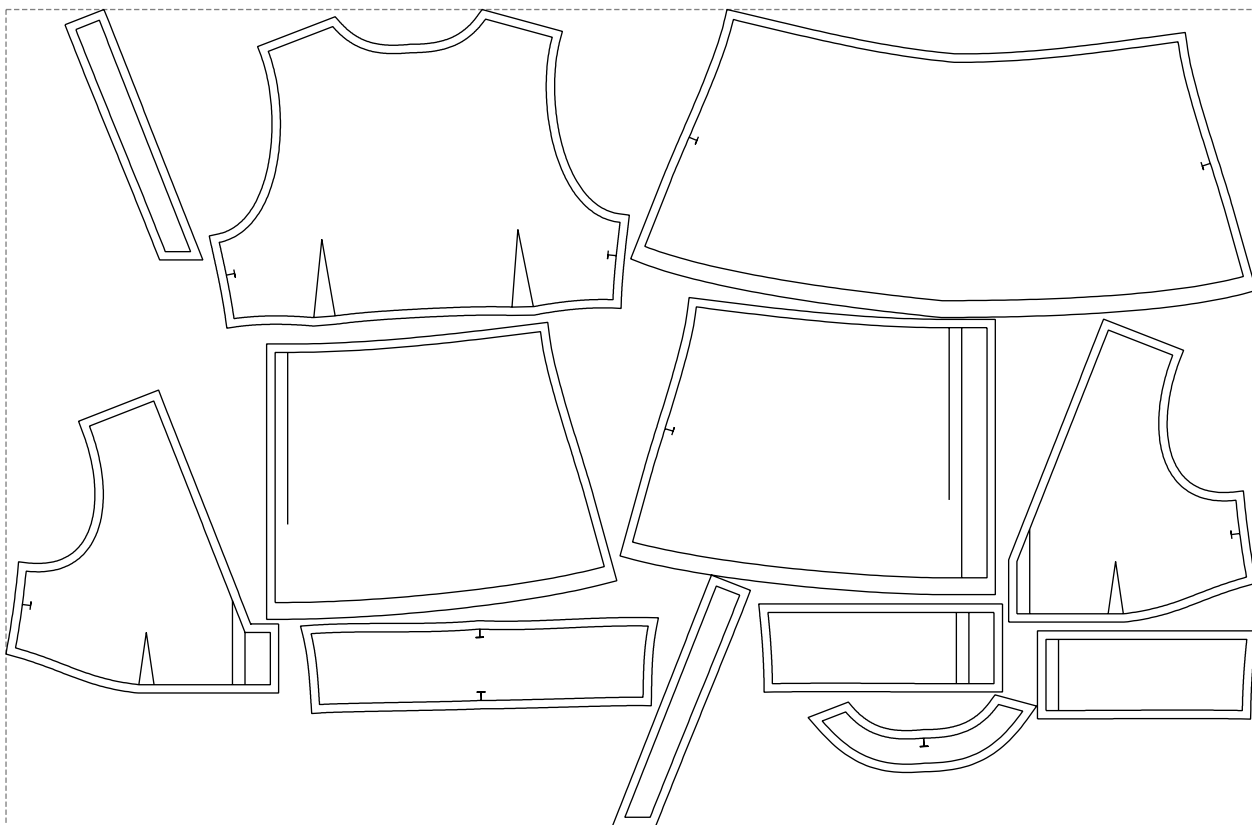

Not for print

Paper size: A4, size:1399.00 x792.04 mm

# Example

size:1488.96 x972.45 mm

Maneken =1 ver.0

rz\_1=170

rz\_16=92

rz\_17=78.8

rz\_18=71.8

rz\_19=100