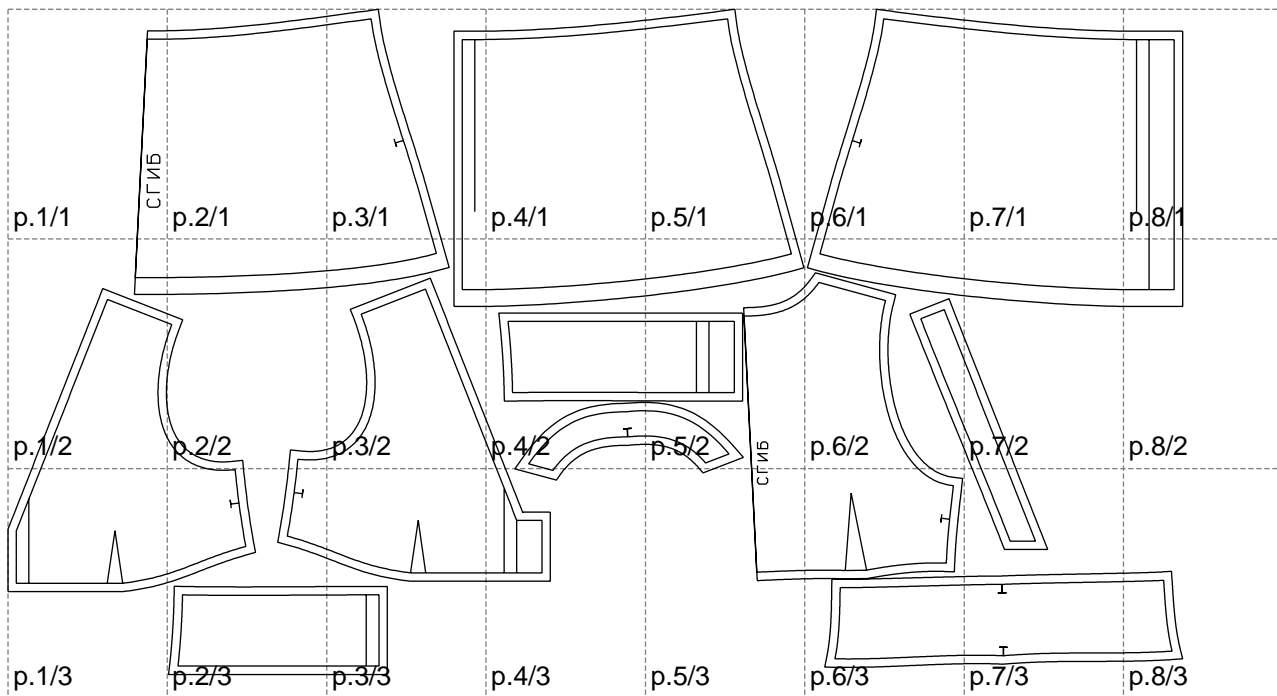

Not for print

Paper size: A4, size:1399.00 x792.04 mm

# Example

size:1488.96 x972.45 mm

Maneken =1 ver.0

rz\_1=170

rz\_16=92

rz\_17=78.8

rz\_18=71.8

rz\_19=100

rz\_20=98.1

---

. . . . .  
. . . . .  
. . . . .