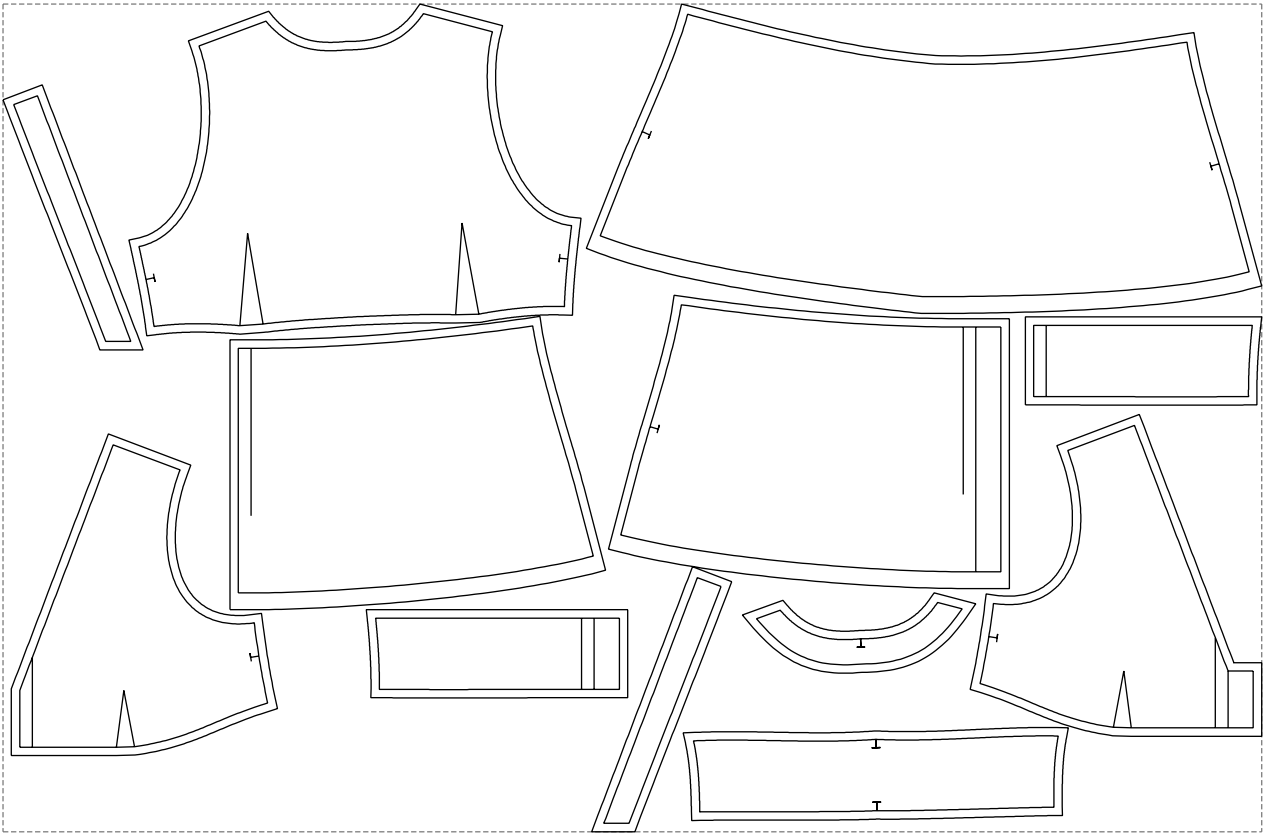

# Example

size:1499.00 x986.04 mm

Maneken =1 ver.0

rz\_1=170

rz\_16=100

rz\_17=85.4

rz\_18=80.2

rz\_19=108