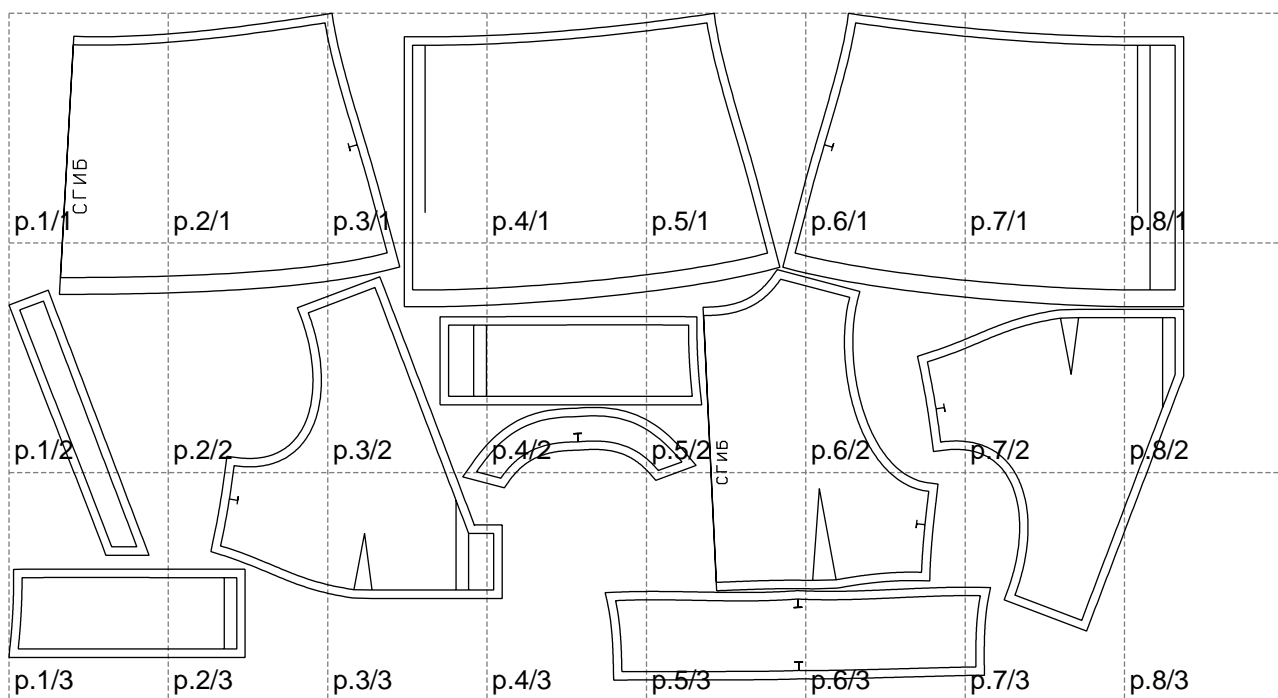

Not for print

Paper size: A4, size:1399.00 x794.10 mm

# Example

size:1499.00 x986.04 mm

Maneken =1 ver.0

rz\_1=170

rz\_16=100

rz\_17=85.4

rz\_18=80.2

rz\_19=108

rz\_20=105.4

---

. . . . .  
. . . . .  
. . . . .