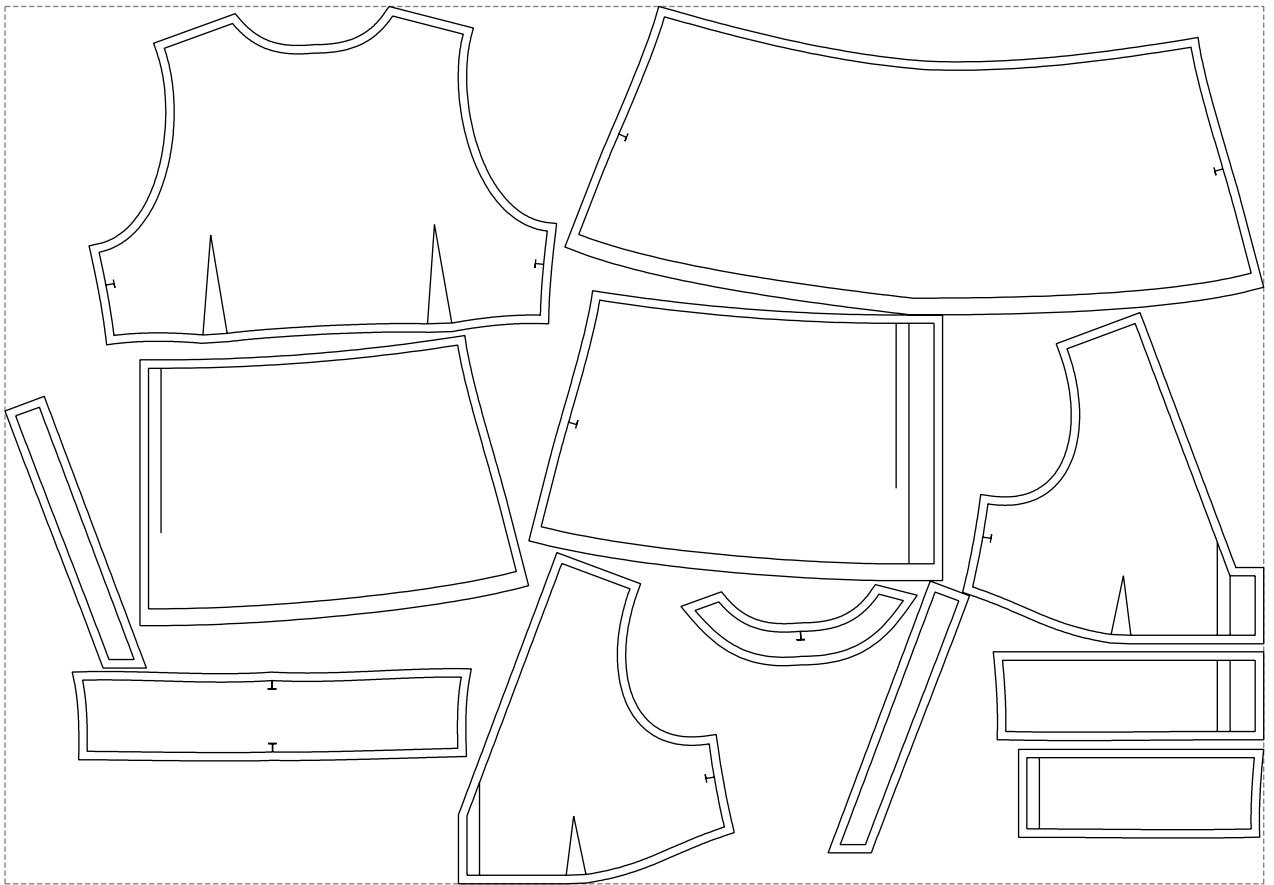

Not for print

Paper size: A4, size:1378.80 x819.71 mm

# Example

size:1499.00 x1045.10 mm

Maneken =1 ver.0

rz\_1=170

rz\_16=104

rz\_17=88.9

rz\_18=84.4

rz\_19=112