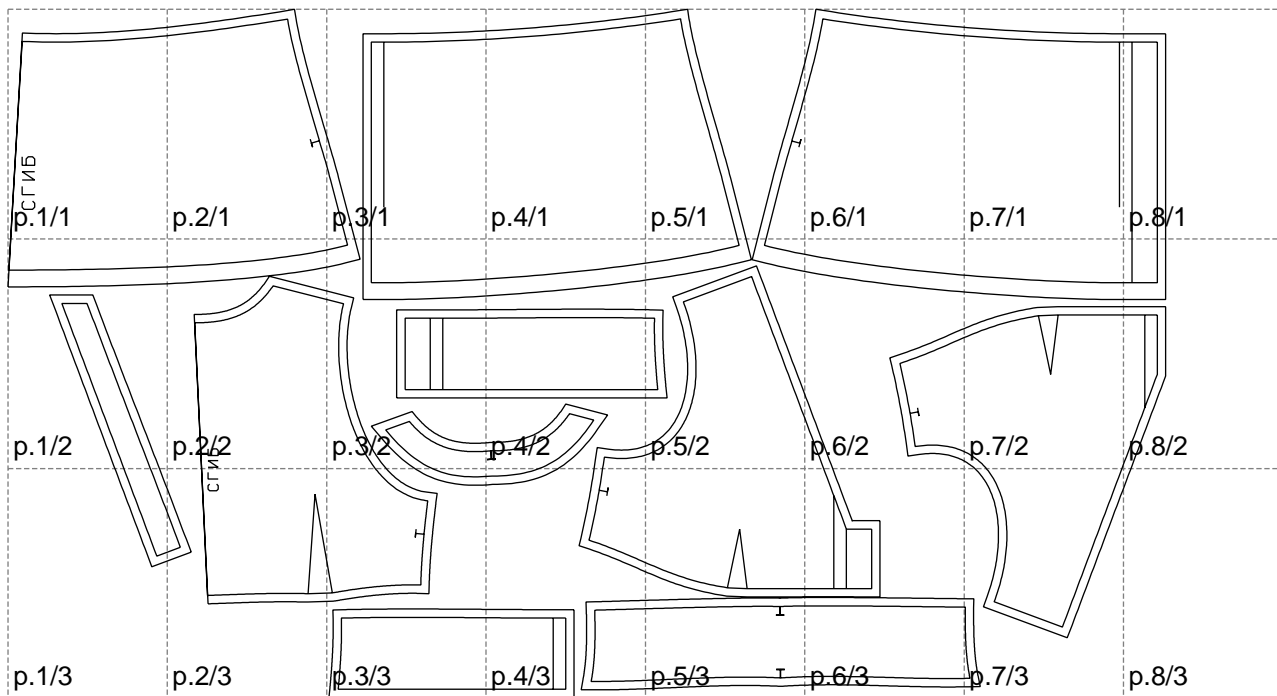

Not for print

Paper size: A4, size:1378.80 x819.71 mm

# Example

size:1499.00 x1045.10 mm

Maneken =1 ver.0

rz\_1=170

rz\_16=104

rz\_17=88.9

rz\_18=84.4

rz\_19=112

rz\_20=109.3

---

. . . . .  
. . . . .  
. . . . .