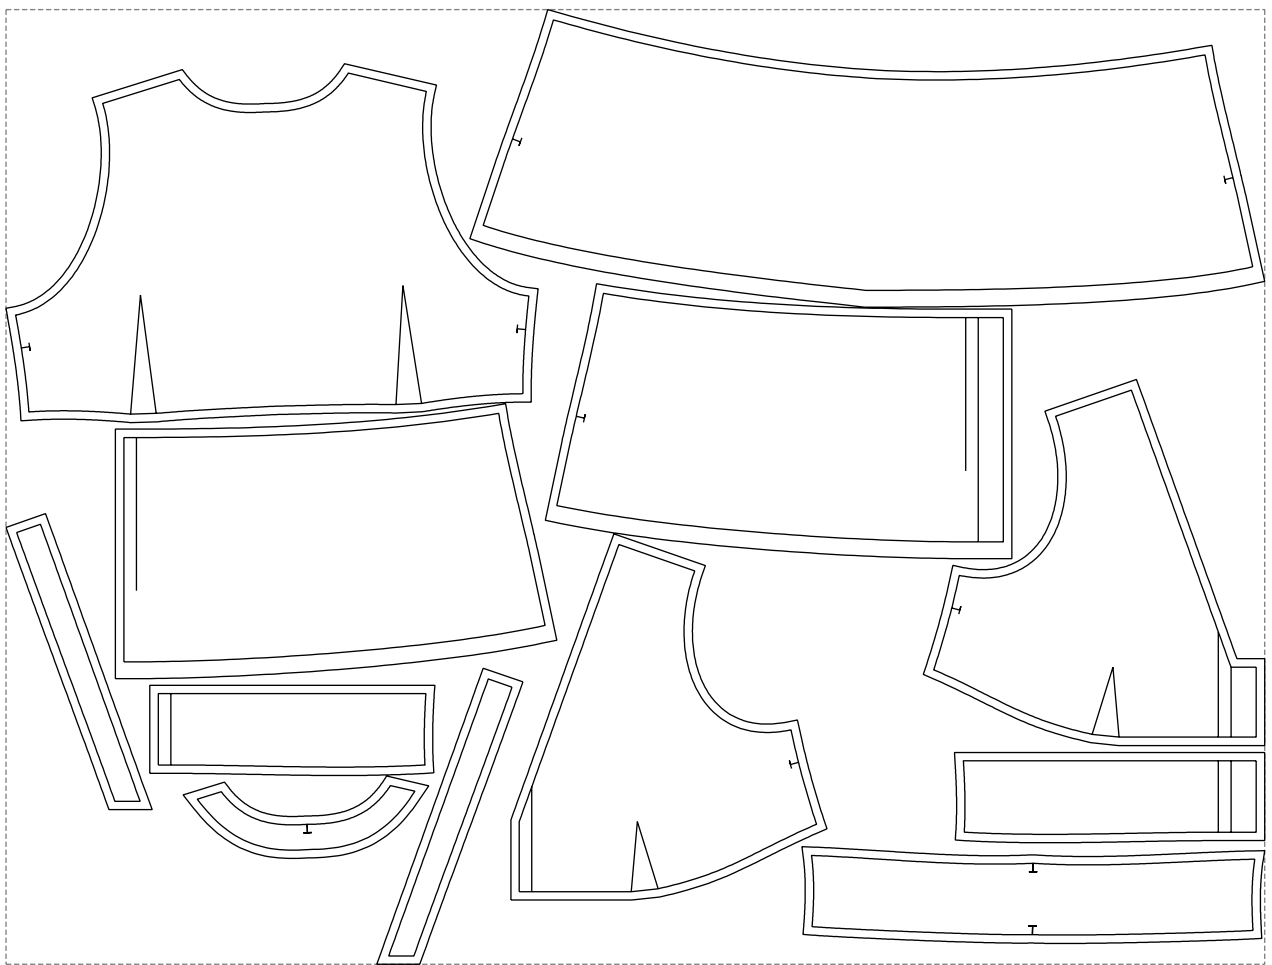

Not for print

Paper size: A4, size:1399.00 x945.35 mm

# Example

size:1499.00 x1137.29 mm

Maneken =1 ver.0

rz\_1=170

rz\_16=120

rz\_17=104

rz\_18=103.6

rz\_19=128

rz\_20=125.1

---

. . . . .  
. . . . .  
. . . . .