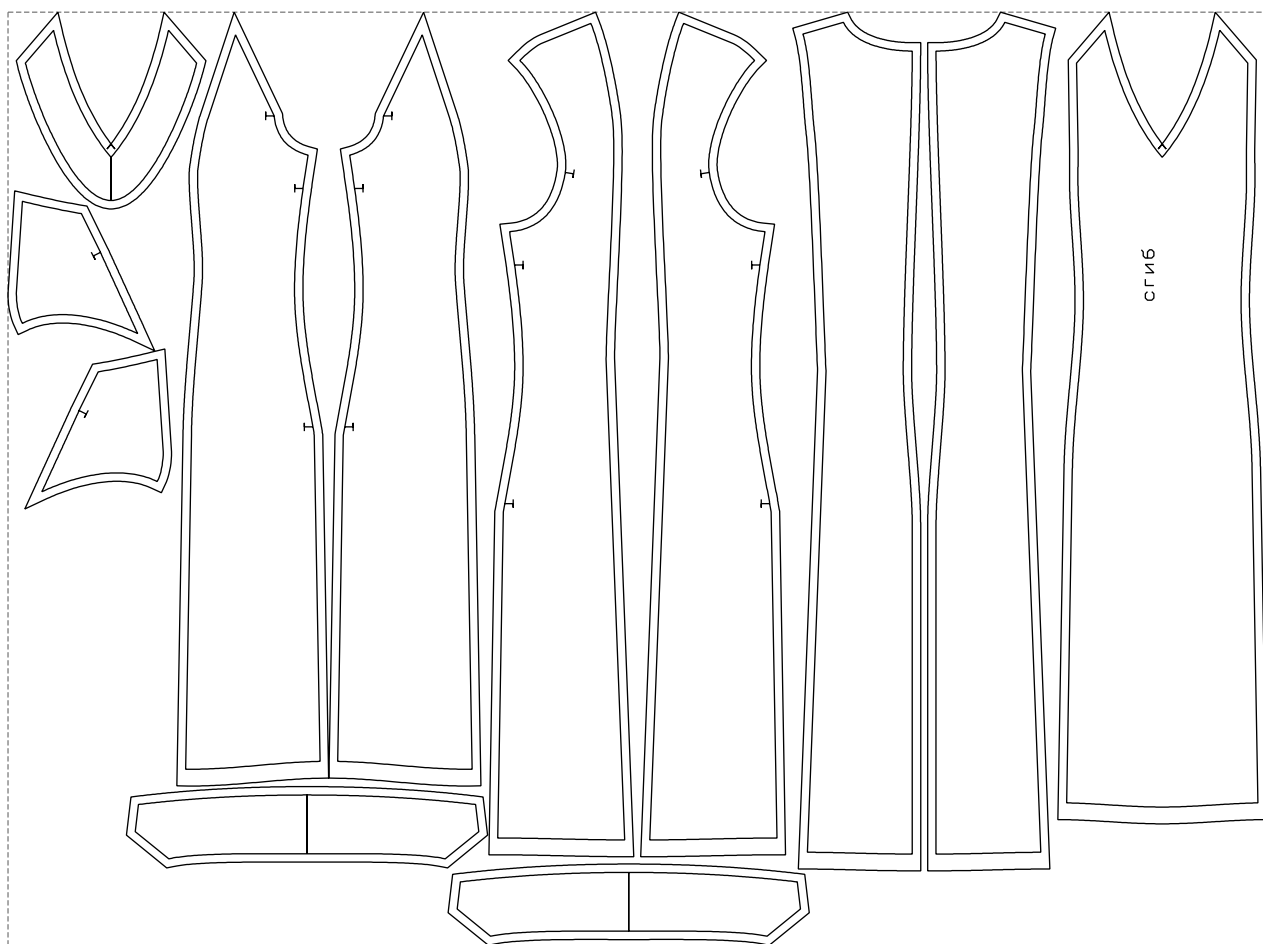

# Example

size:1499.00 x1111.33 mm

Maneken =1 ver.0

rz\_1=170

rz\_16=88

rz\_17=75.6

rz\_18=67.6

rz\_19=96