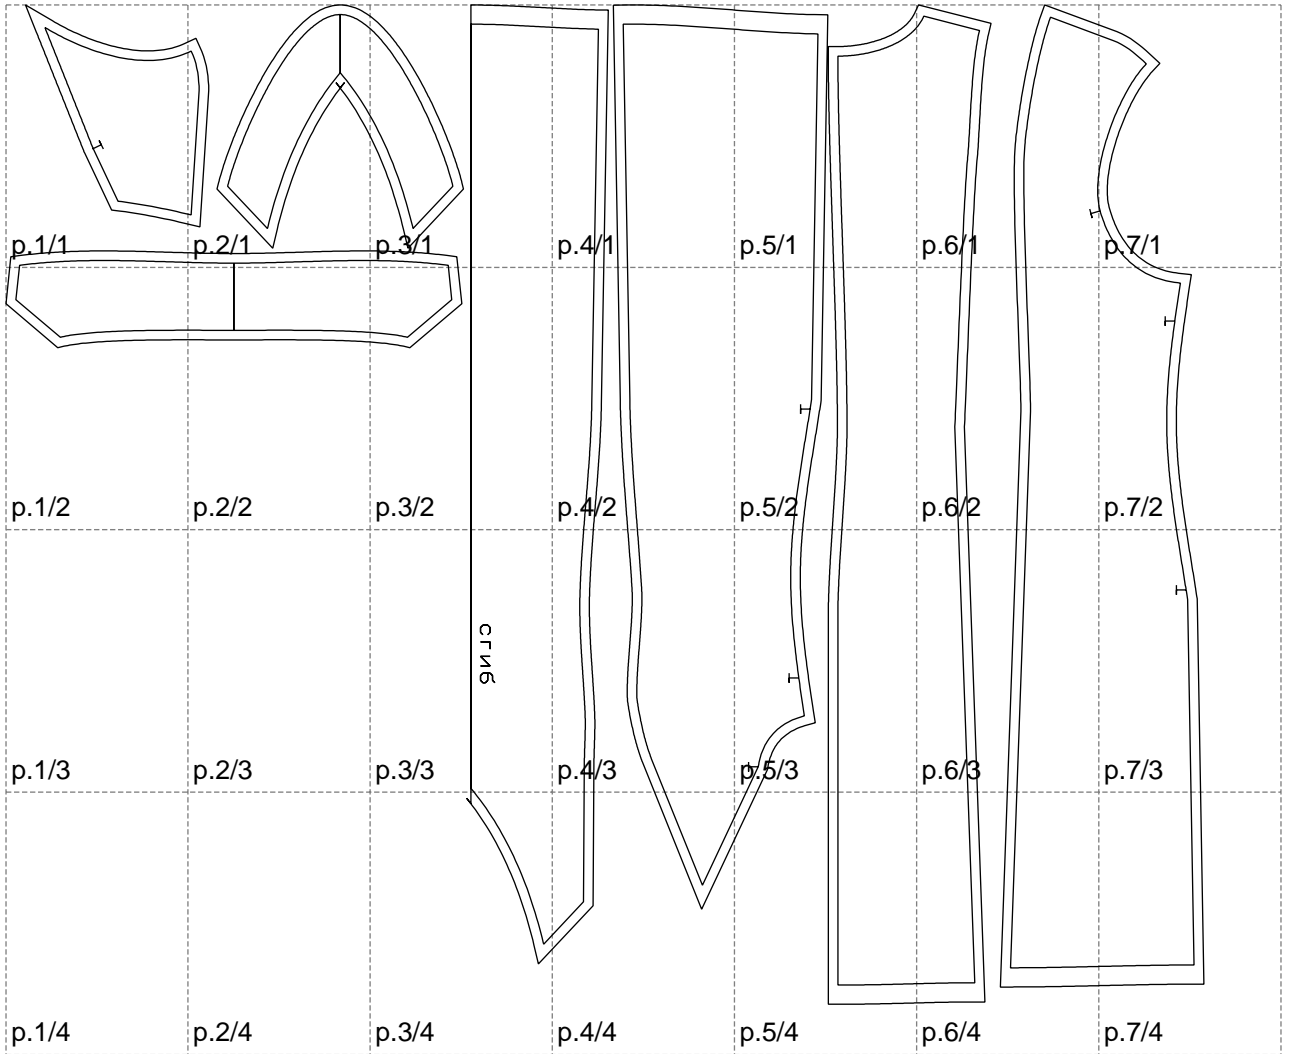

Not for print

Paper size: A4, size:1248.36 x1041.11 mm

# Example

size:1499.00 x1751.05 mm

Maneken =1 ver.0

rz\_1=170

rz\_16=112

rz\_17=96.2

rz\_18=94

rz\_19=120

rz\_20=117

---

. . . . .  
. . . . .  
. . . . .