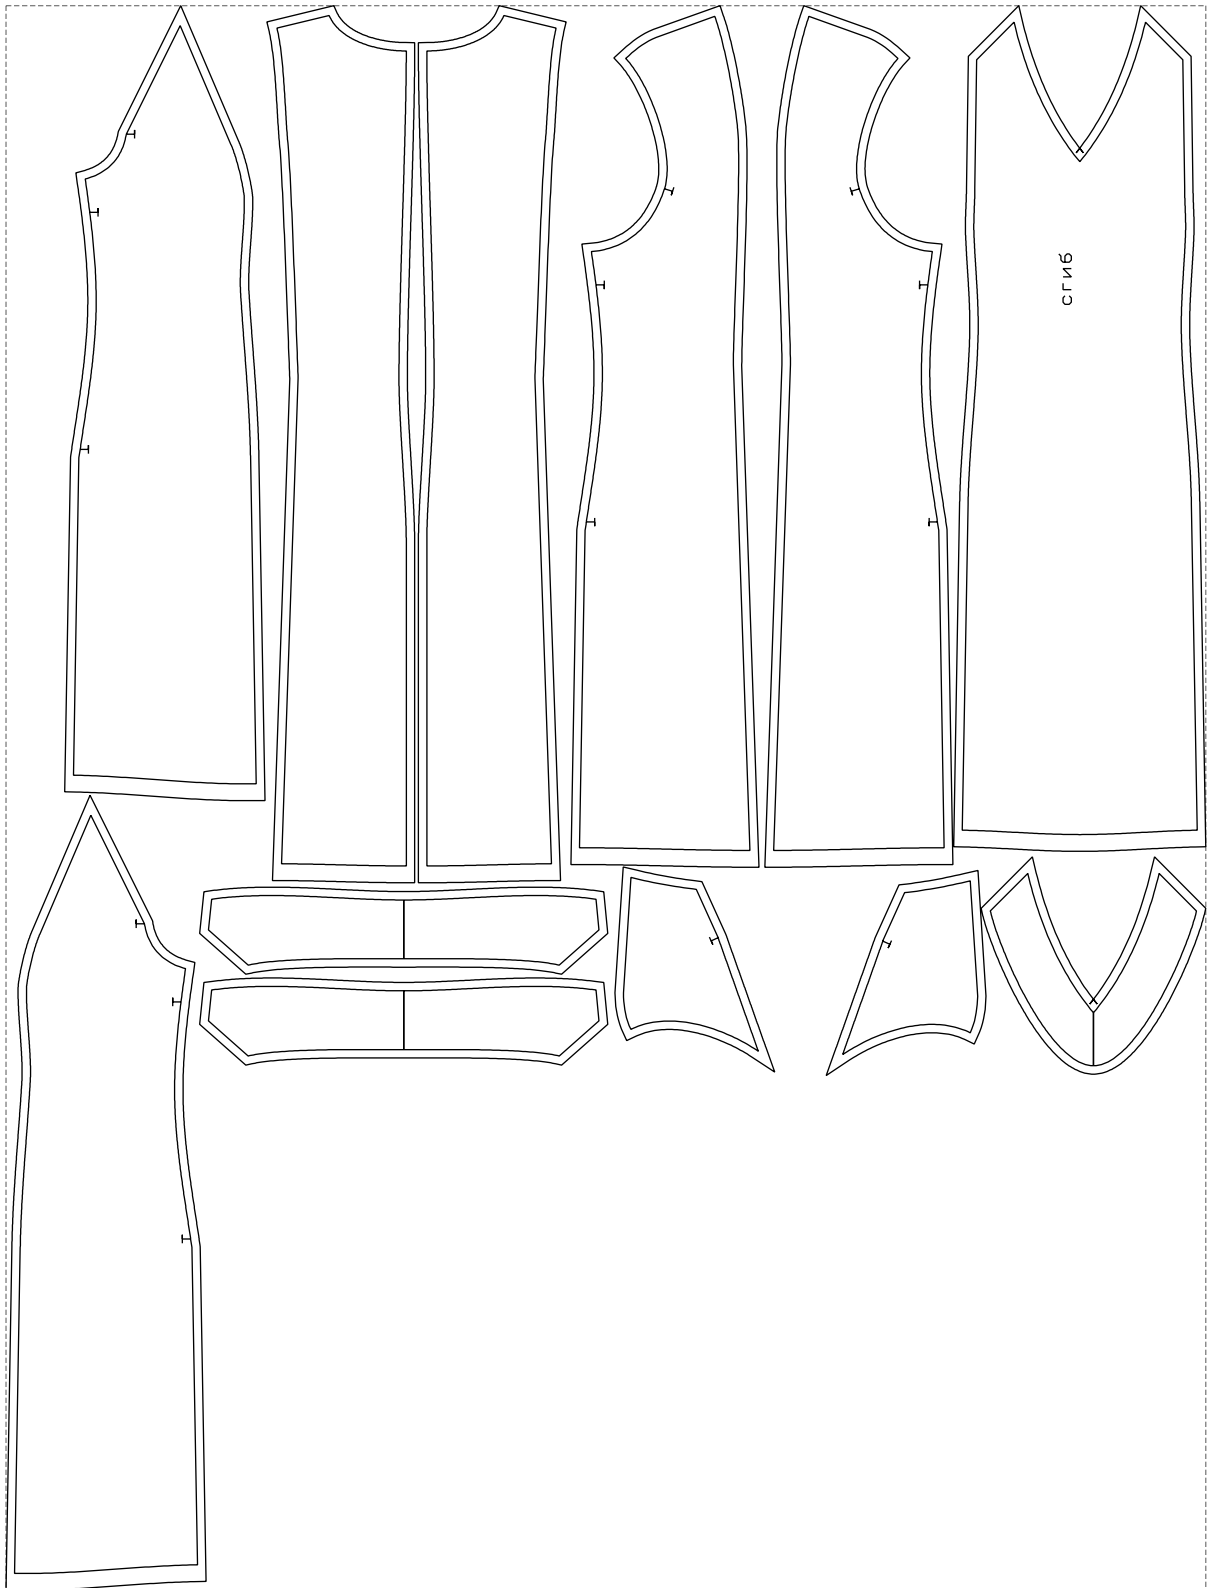

Not for print

Paper size: A4, size:1298.66 x1044.62 mm

# Example

size:1428.97 x1887.53 mm

Maneken =1 ver.0

rz\_1=170

rz\_16=120

rz\_17=104

rz\_18=103.6

rz\_19=128