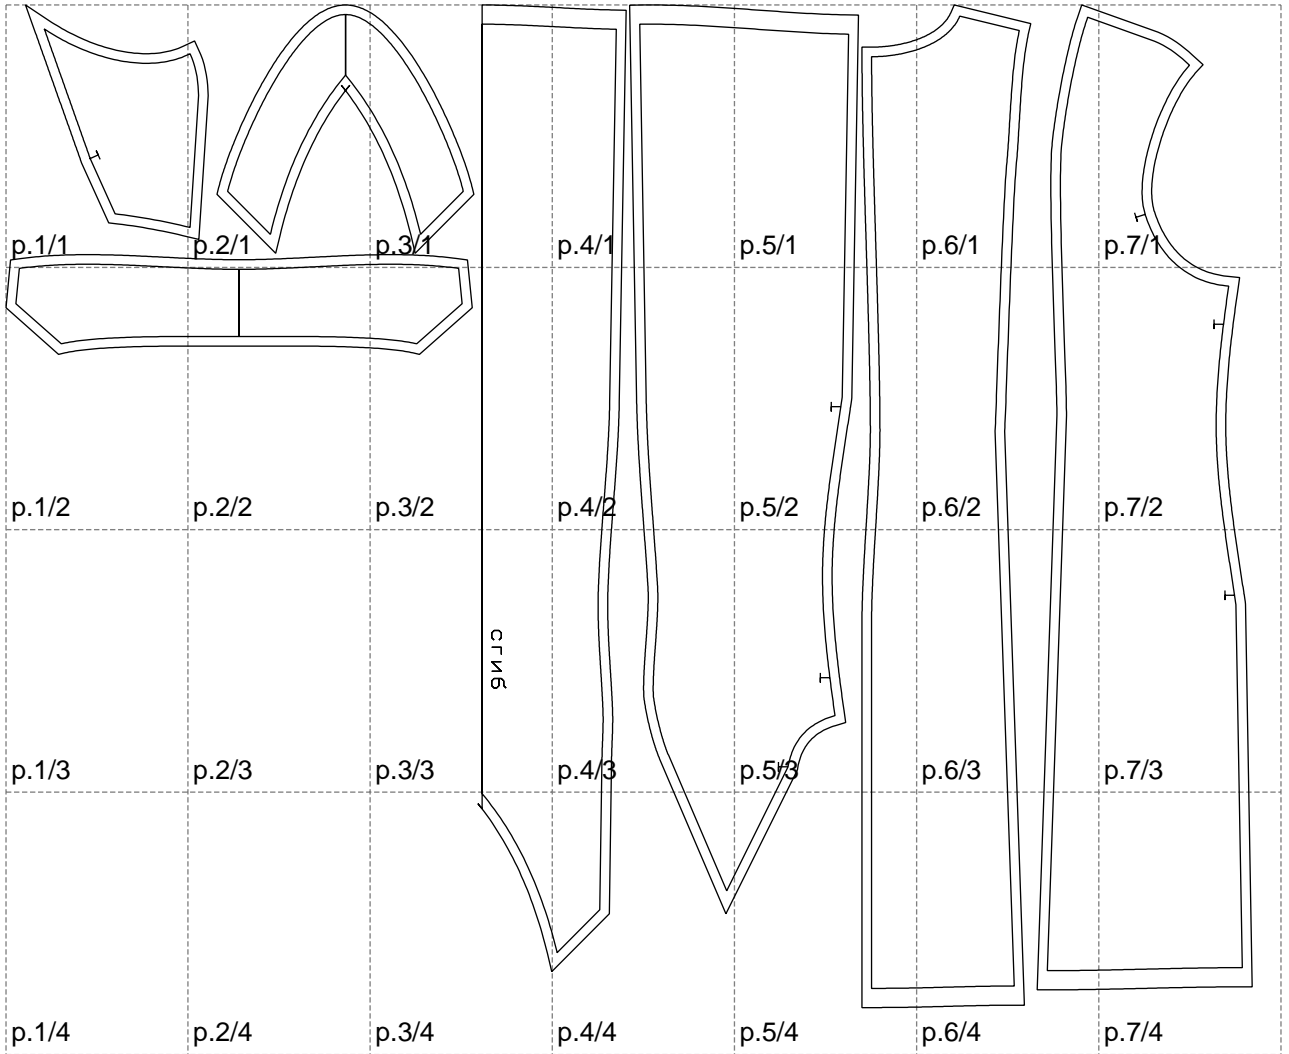

Not for print

Paper size: A4, size:1298.66 x1044.62 mm

# Example

size:1428.97 x1887.53 mm

Maneken =1 ver.0

rz\_1=170

rz\_16=120

rz\_17=104

rz\_18=103.6

rz\_19=128

rz\_20=125.1

---

. . . . .  
. . . . .  
. . . . .