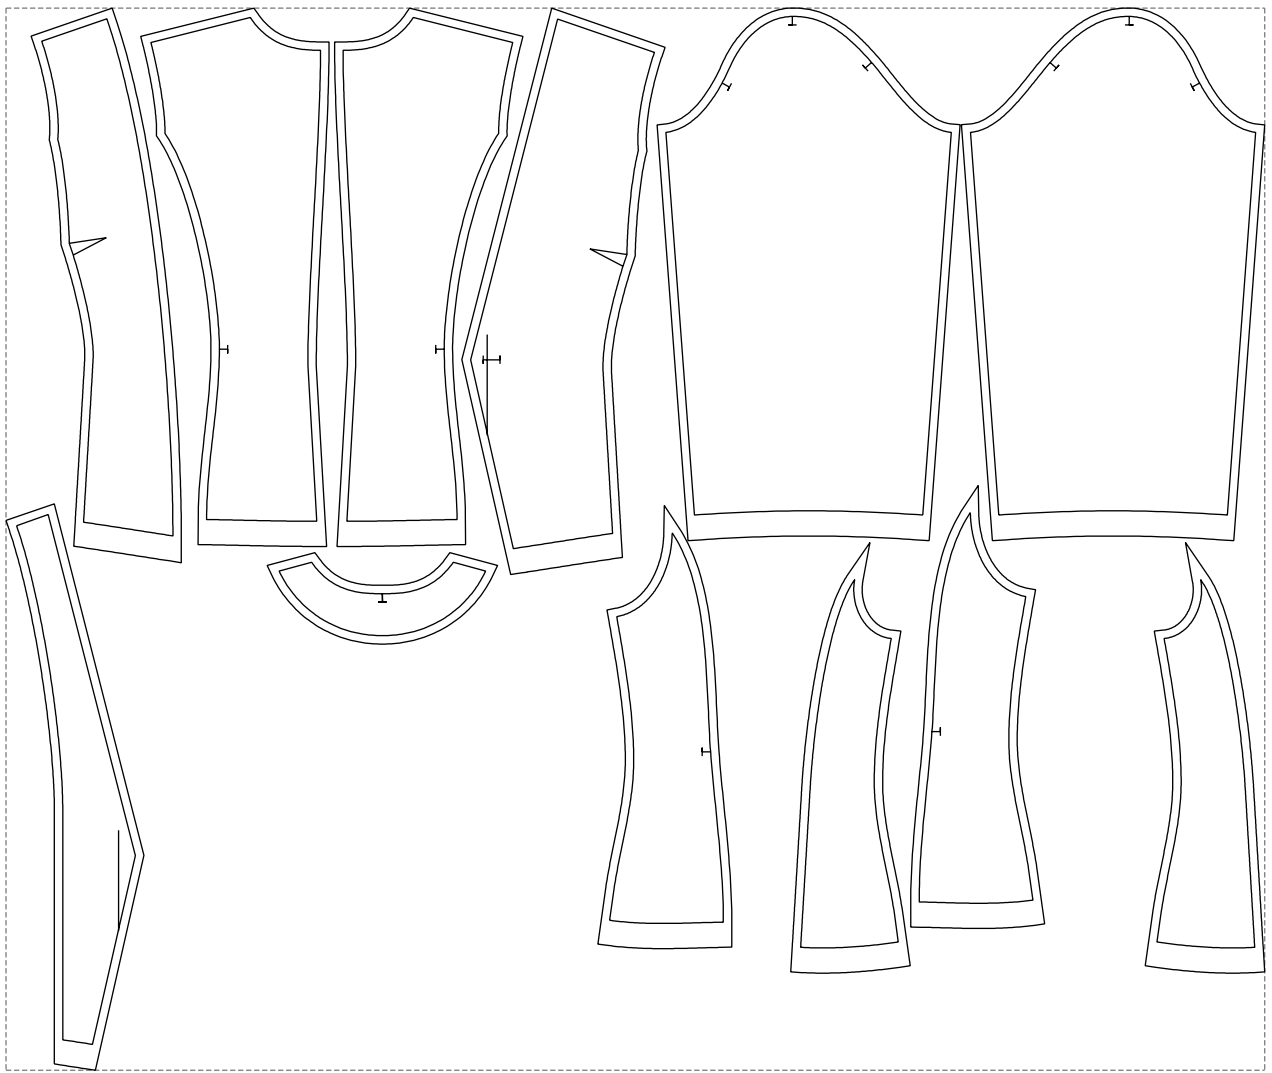

# Example

size:1499.00 x1265.36 mm

Maneken =1 ver.0

rz\_1=170

rz\_16=92

rz\_17=78.8

rz\_18=71.8

rz\_19=100