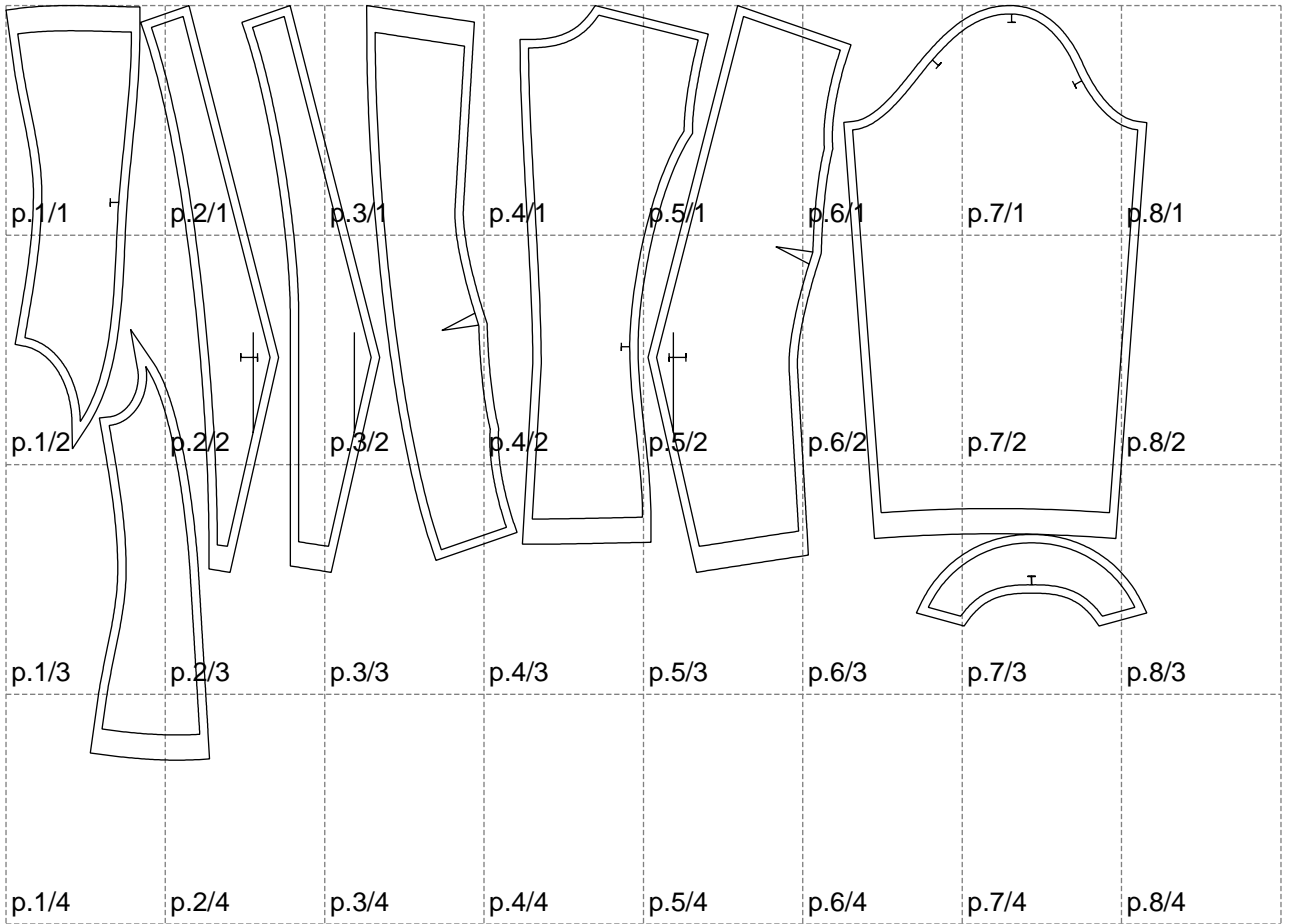

Not for print

Paper size: A4, size:1358.70 x898.56 mm

# Example

size:1499.00 x1265.36 mm

Maneken =1 ver.0

rz\_1=170

rz\_16=92

rz\_17=78.8

rz\_18=71.8

rz\_19=100

rz\_20=98.1

---

. . . . .  
. . . . .  
. . . . .