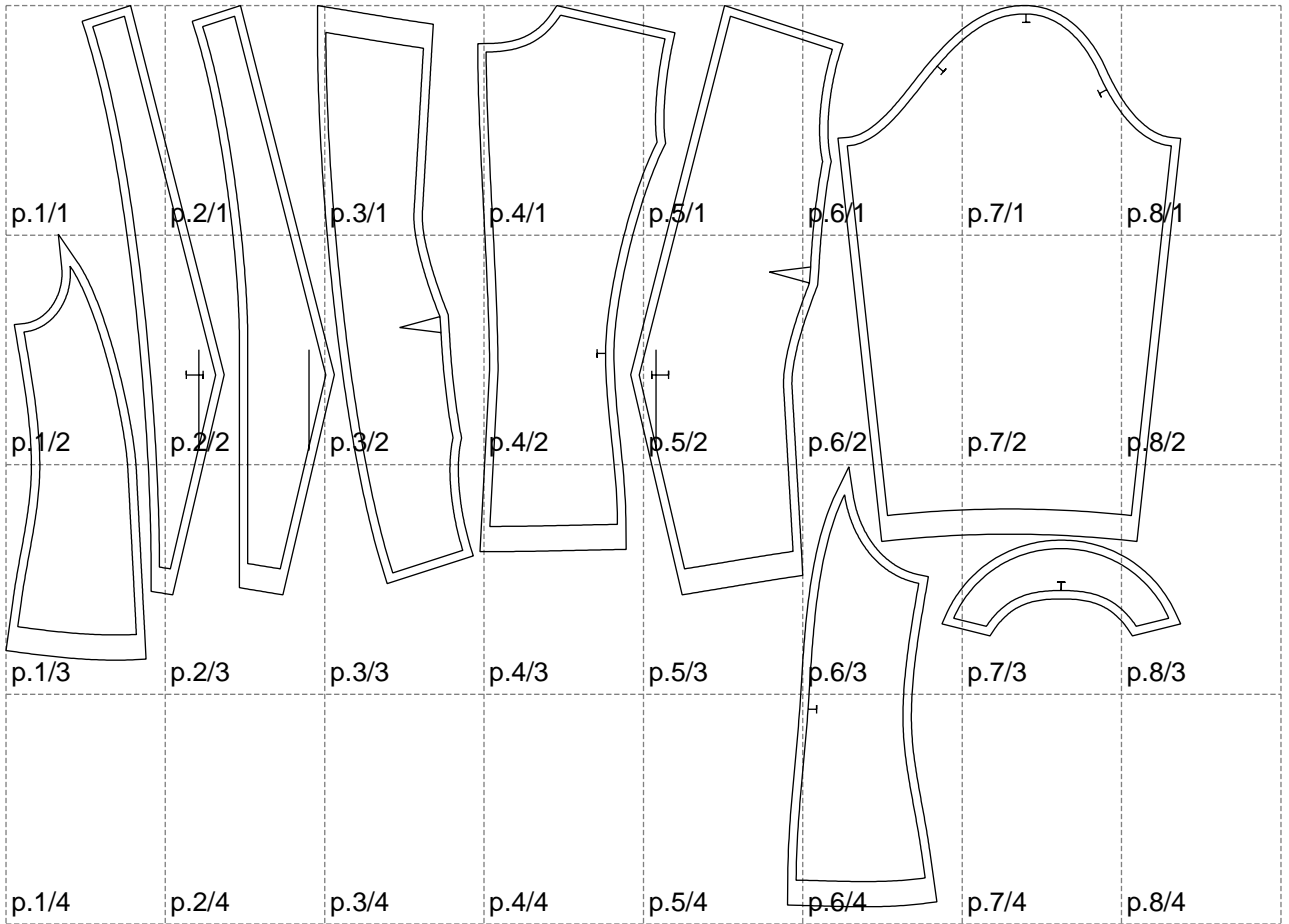

Not for print

Paper size: A4, size:1399.00 x1073.14 mm

# Example

size:1488.98 x1305.73 mm

Maneken =1 ver.0

rz\_1=170

rz\_16=108

rz\_17=92.5

rz\_18=89.2

rz\_19=116

rz\_20=113

---

. . . . .  
. . . . .  
. . . . .