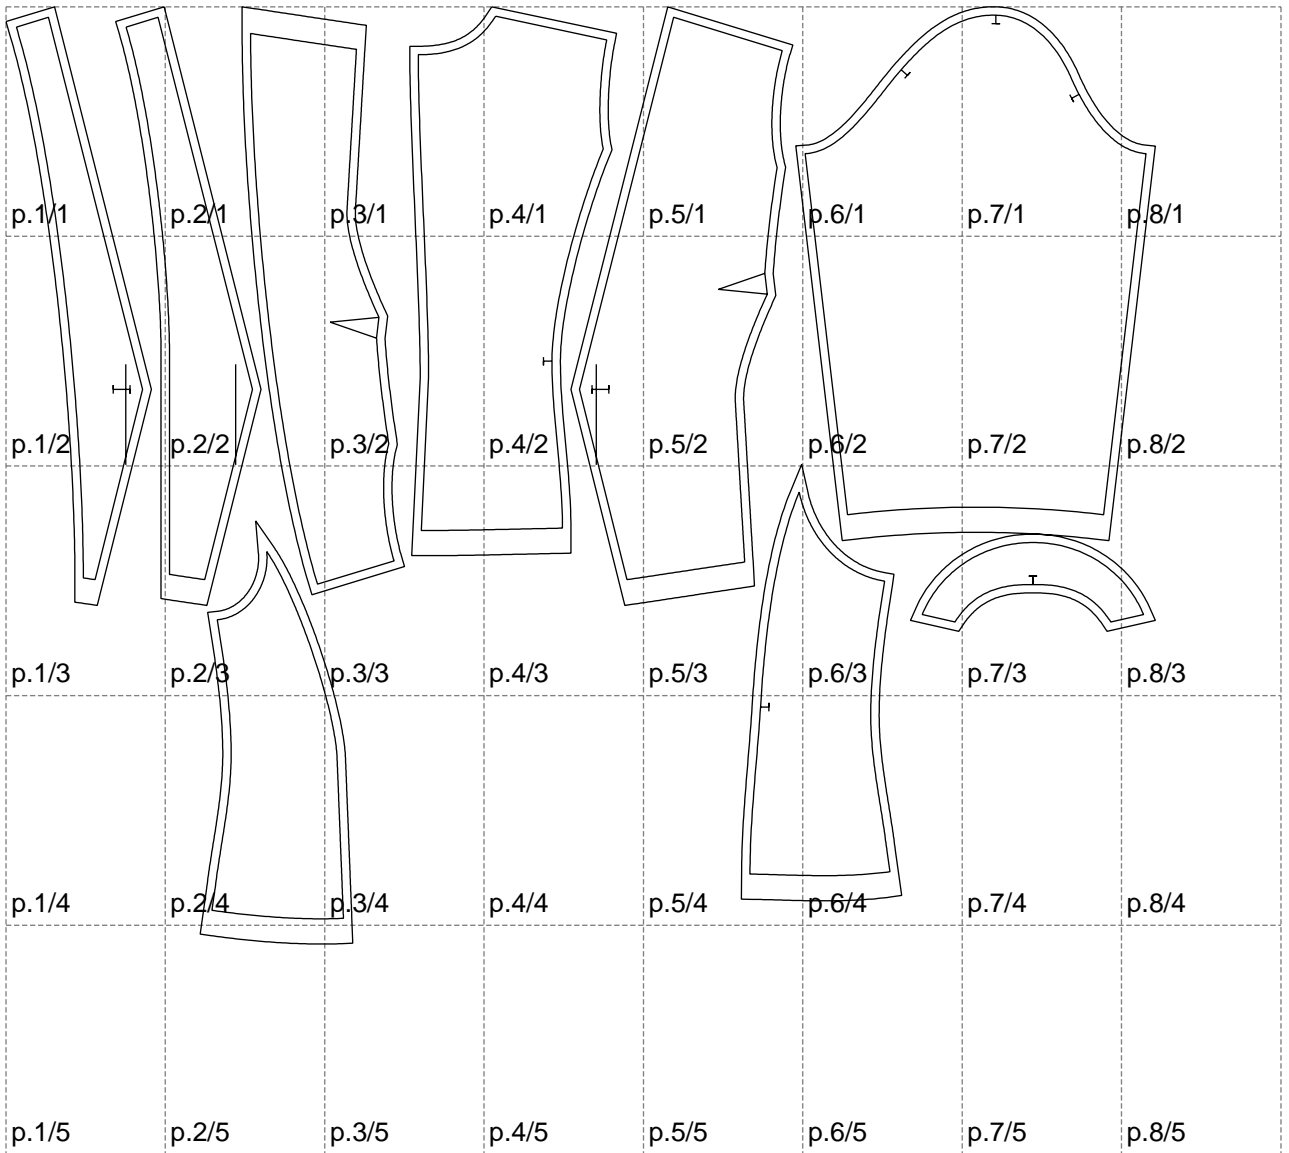

Not for print

Paper size: A4, size:1368.86 x1116.06 mm

# Example

size:1499.00 x1513.67 mm

Maneken =1 ver.0

rz\_1=170

rz\_16=120

rz\_17=104

rz\_18=103.6

rz\_19=128

rz\_20=125.1

---

. . . . .  
. . . . .  
. . . . .