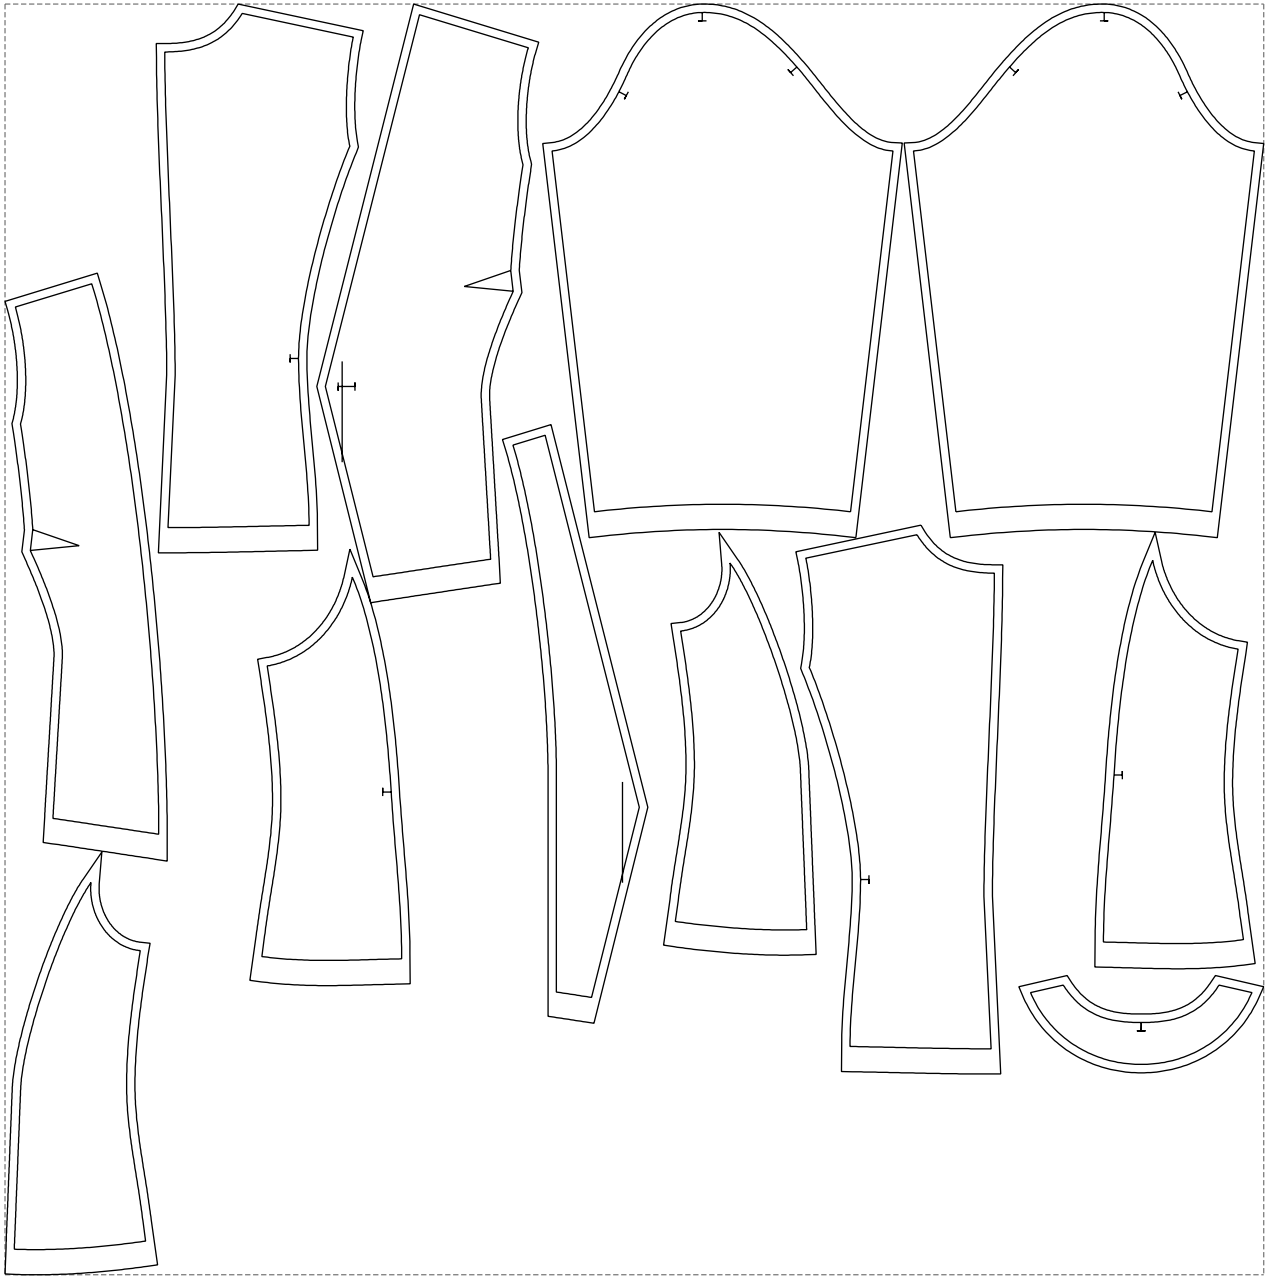

# Example

size:1499.00 x1513.67 mm

Maneken =1 ver.0

rz\_1=170

rz\_16=120

rz\_17=104

rz\_18=103.6

rz\_19=128