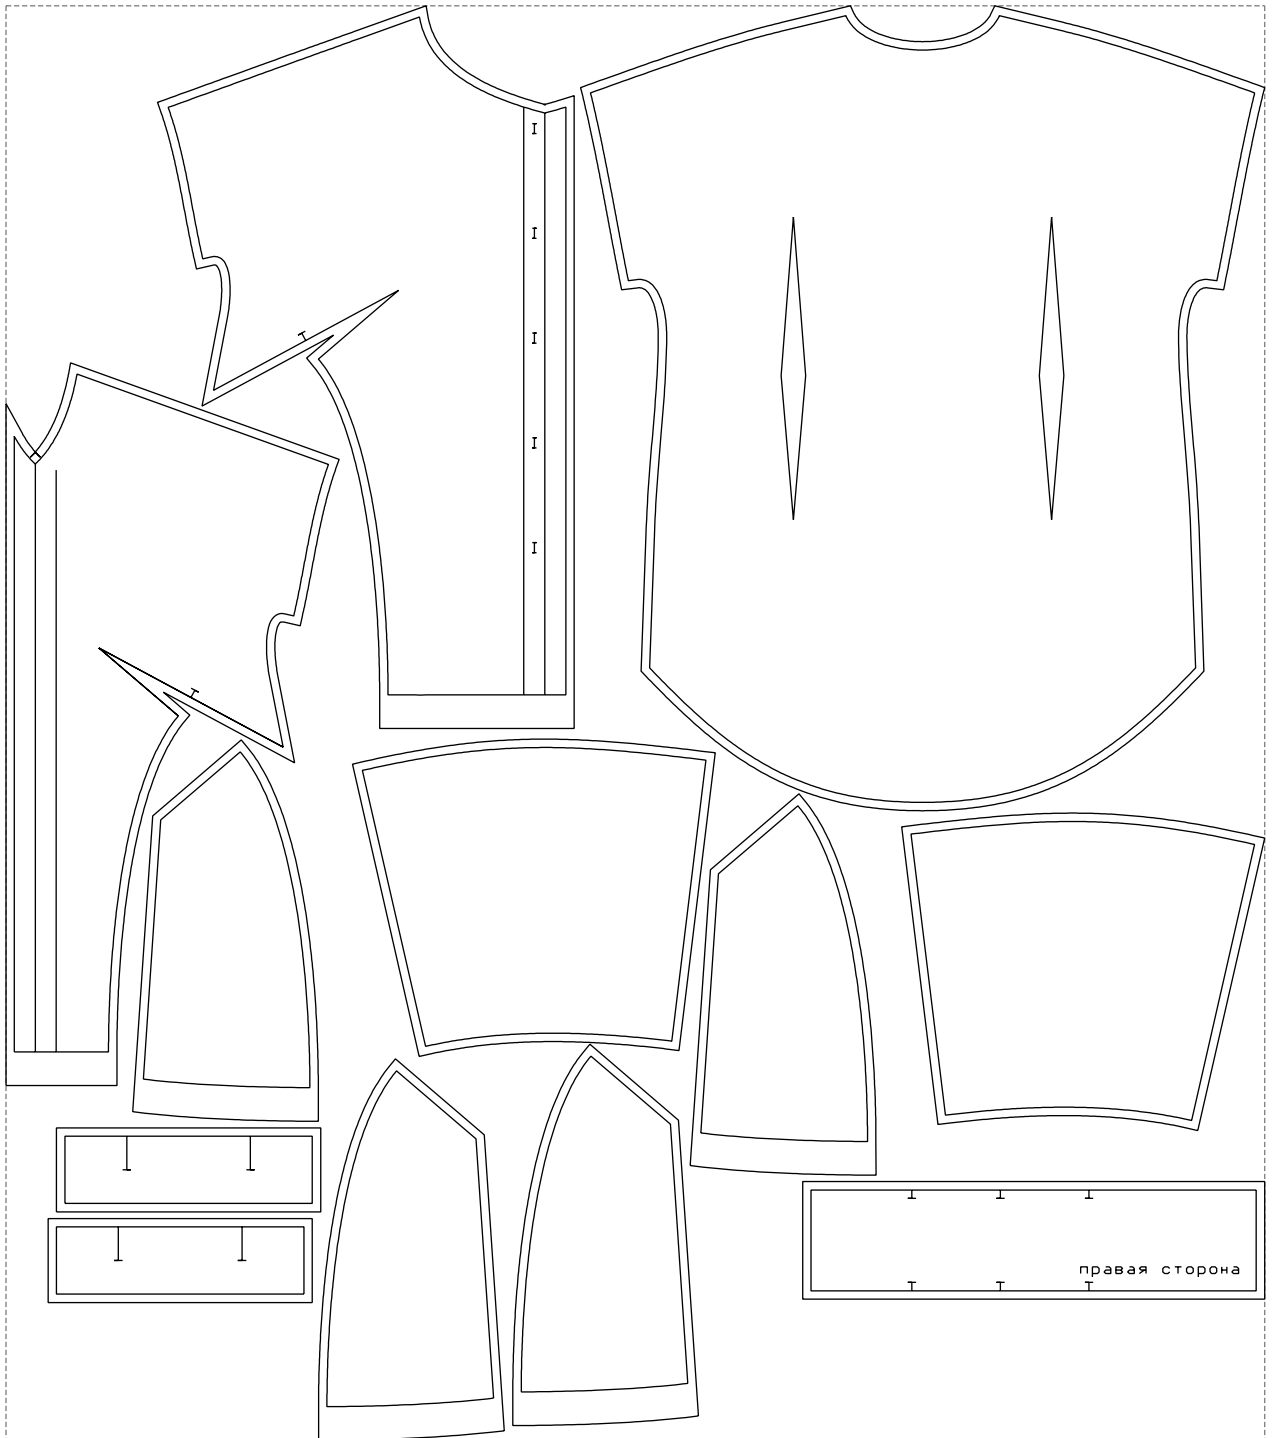

Not for print

Paper size: A4, size:1308.81 x1286.33 mm

# Example

size:1499.00 x1708.68 mm

Maneken =1 ver.0

rz\_1=170

rz\_16=104

rz\_17=88.9

rz\_18=84.4

rz\_19=112