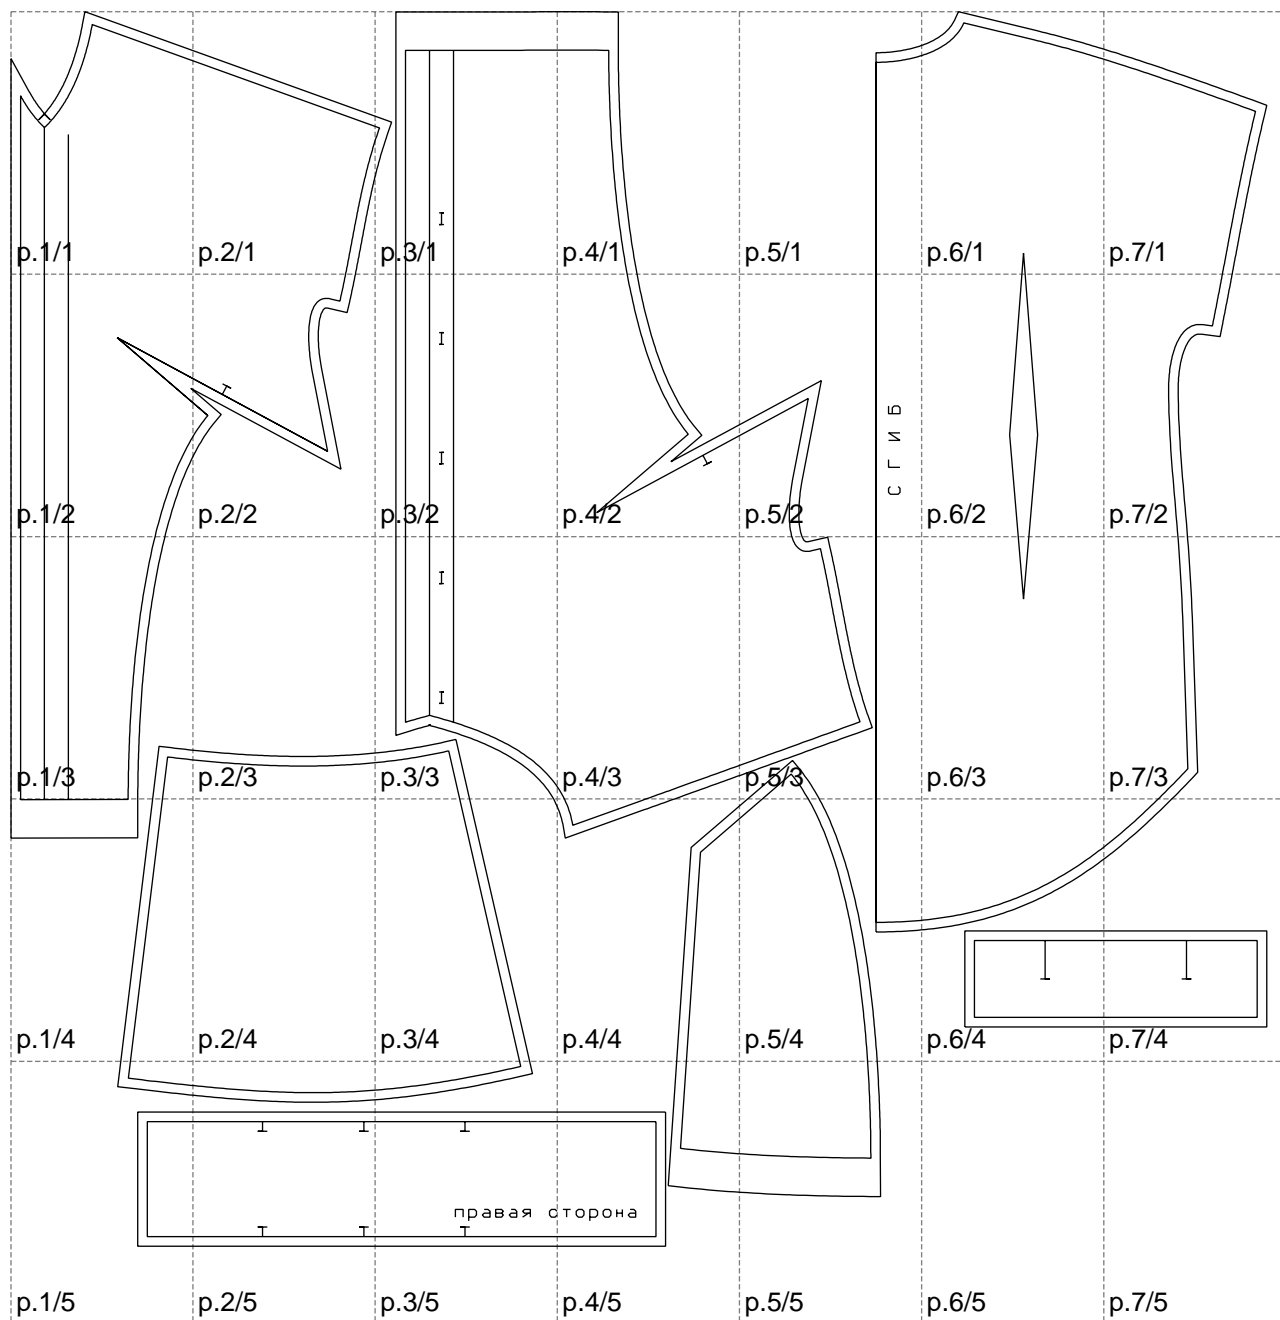

Not for print

Paper size: A4, size:1308.81 x1286.33 mm

# Example

size:1499.00 x1708.68 mm

Maneken =1 ver.0

rz\_1=170

rz\_16=104

rz\_17=88.9

rz\_18=84.4

rz\_19=112

rz\_20=109.3

---

. . . . .  
. . . . .  
. . . . .