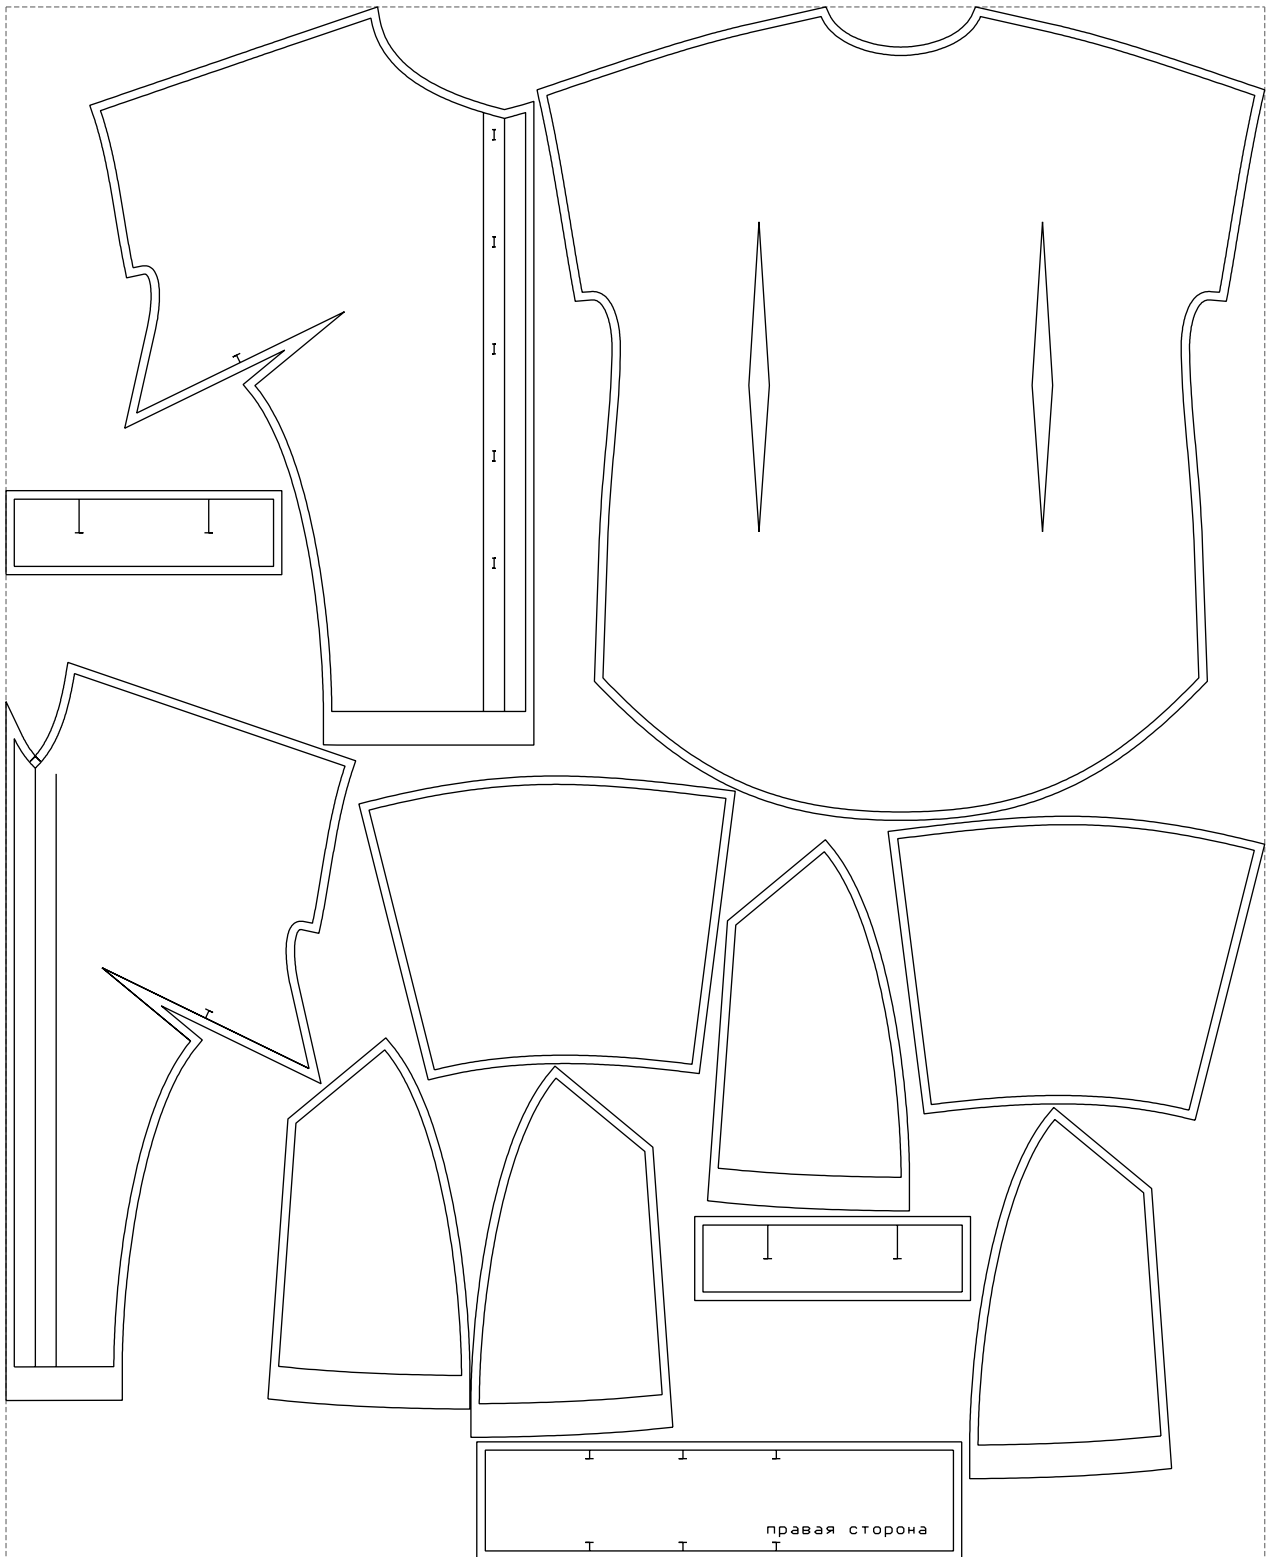

Not for print

Paper size: A4, size:1399.00 x1368.22 mm

# Example

size:1499.00 x1849.16 mm

Maneken =1 ver.0

rz\_1=170

rz\_16=116

rz\_17=100

rz\_18=98.8

rz\_19=124

rz\_20=121

---

. . . . .  
. . . . .  
. . . . .