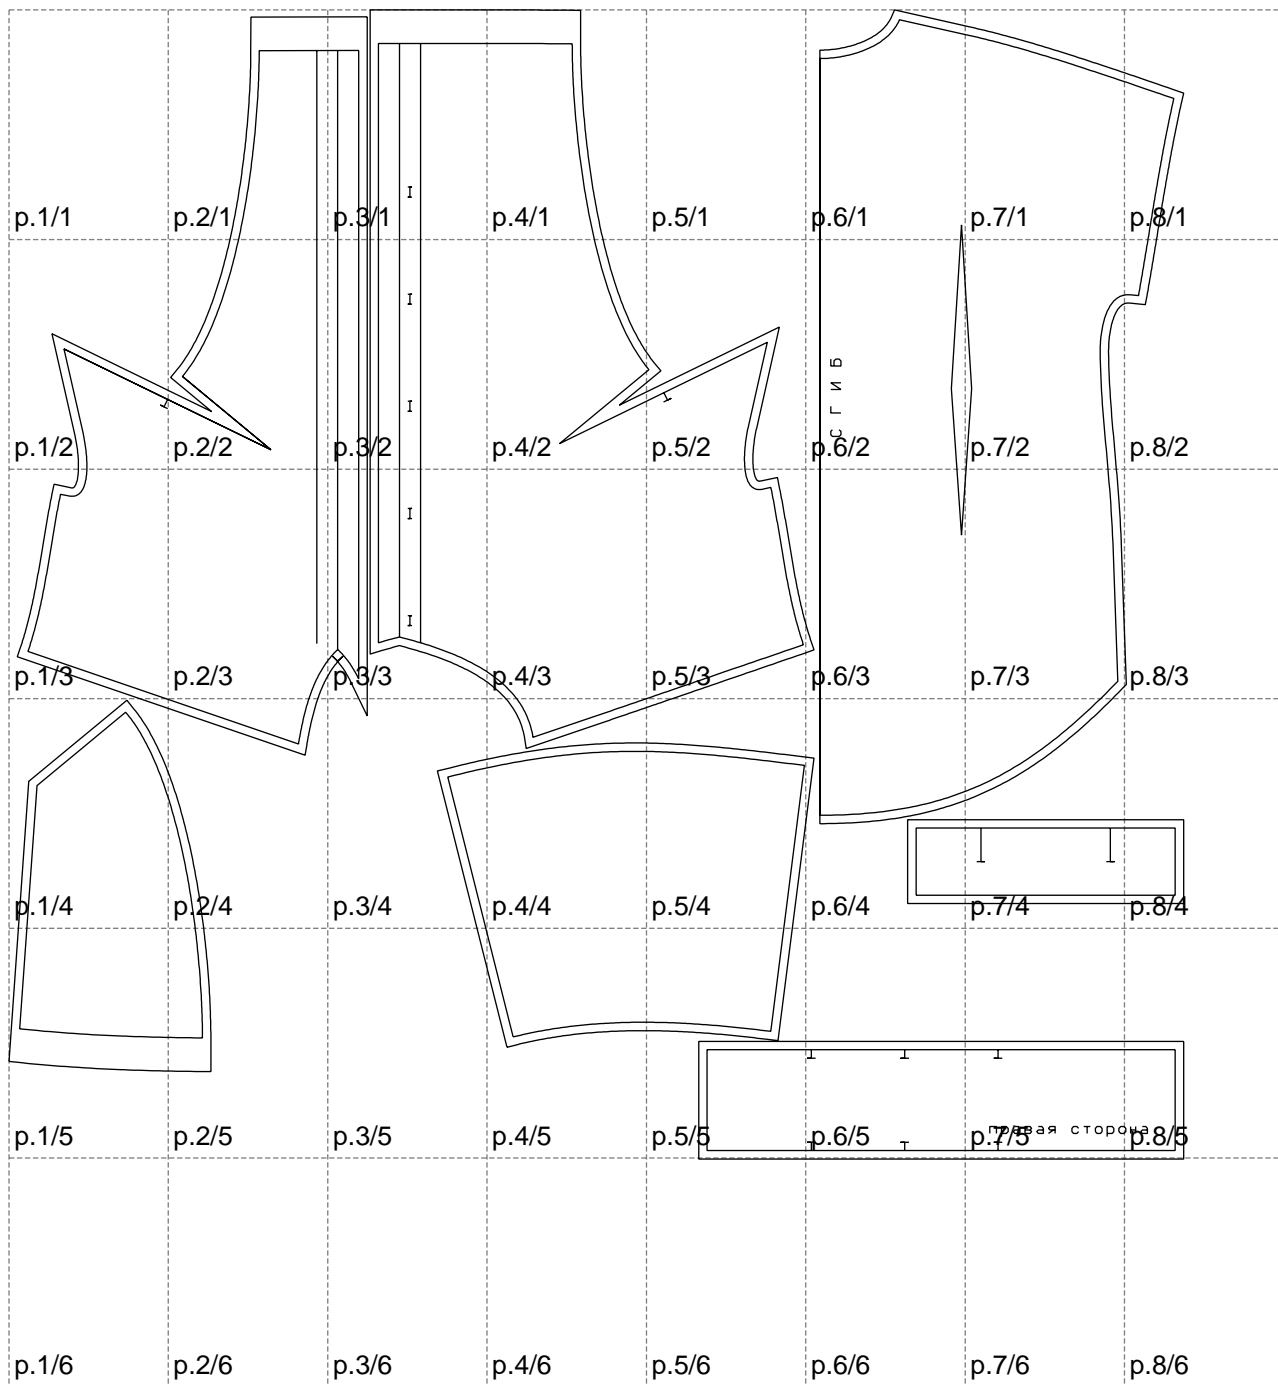

Not for print

Paper size: A4, size:1399.00 x1368.22 mm

# Example

size:1499.00 x1849.16 mm

Maneken =1 ver.0

rz\_1=170

rz\_16=116

rz\_17=100

rz\_18=98.8

rz\_19=124

rz\_20=121

---

. . . . .  
. . . . .  
. . . . .