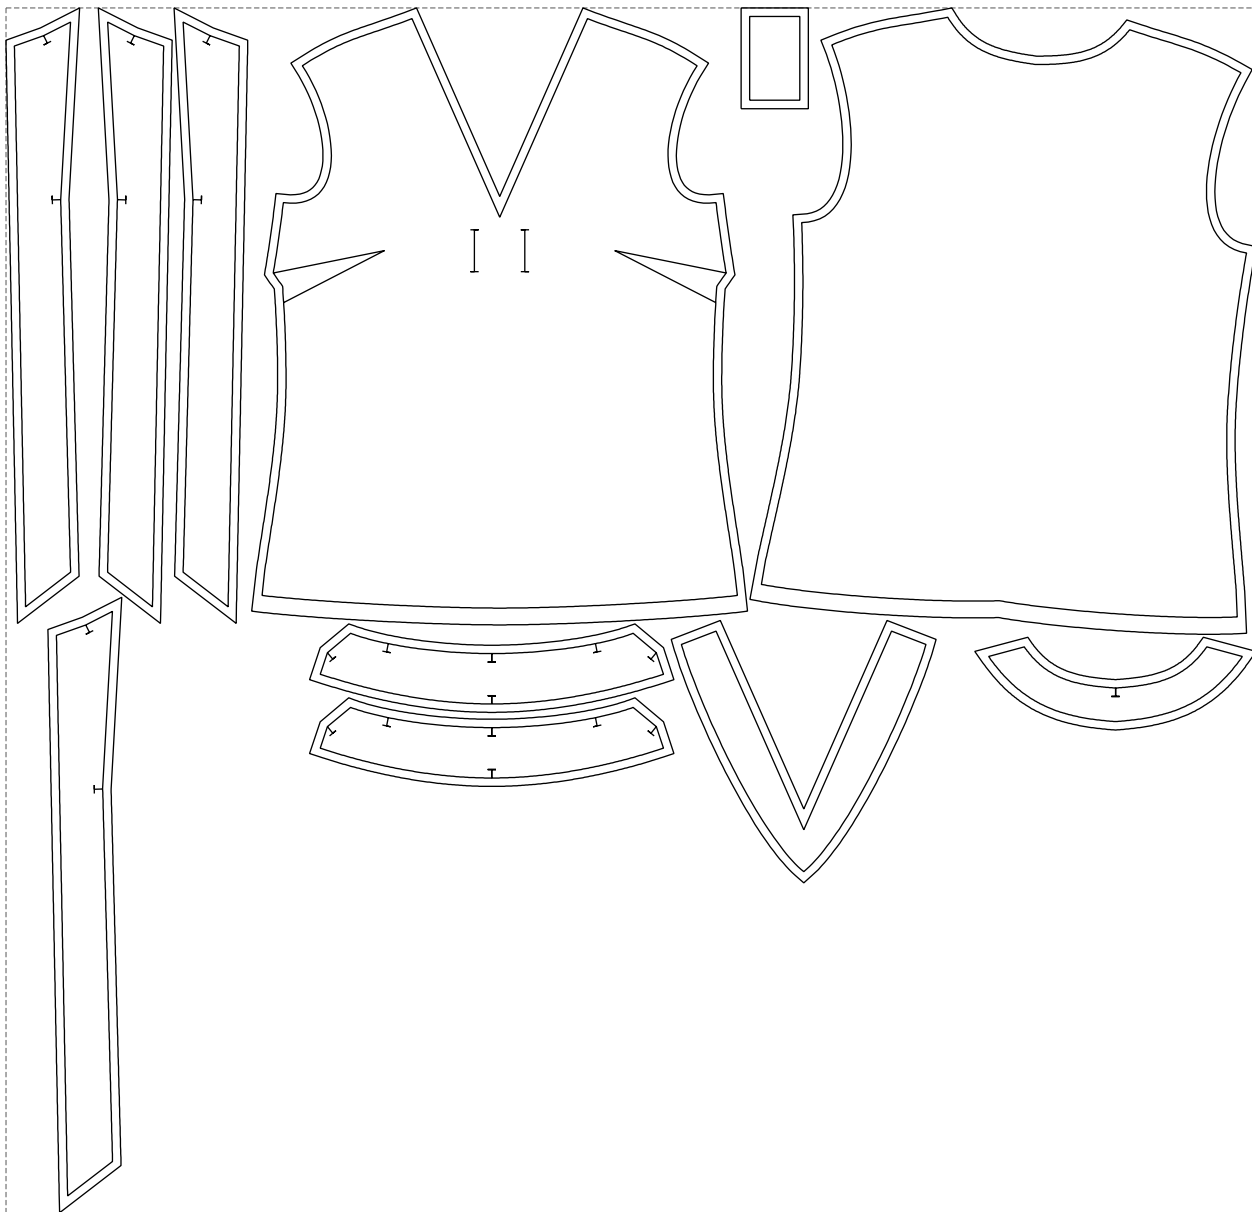

Not for print

Paper size: A4, size:1399.00 x734.87 mm

# Example

size:1488.99 x1435.18 mm

Maneken =1 ver.0

rz\_1=170

rz\_16=96

rz\_17=82

rz\_18=76

rz\_19=104

rz\_20=101.8

---

. . . . .  
. . . . .  
. . . . .