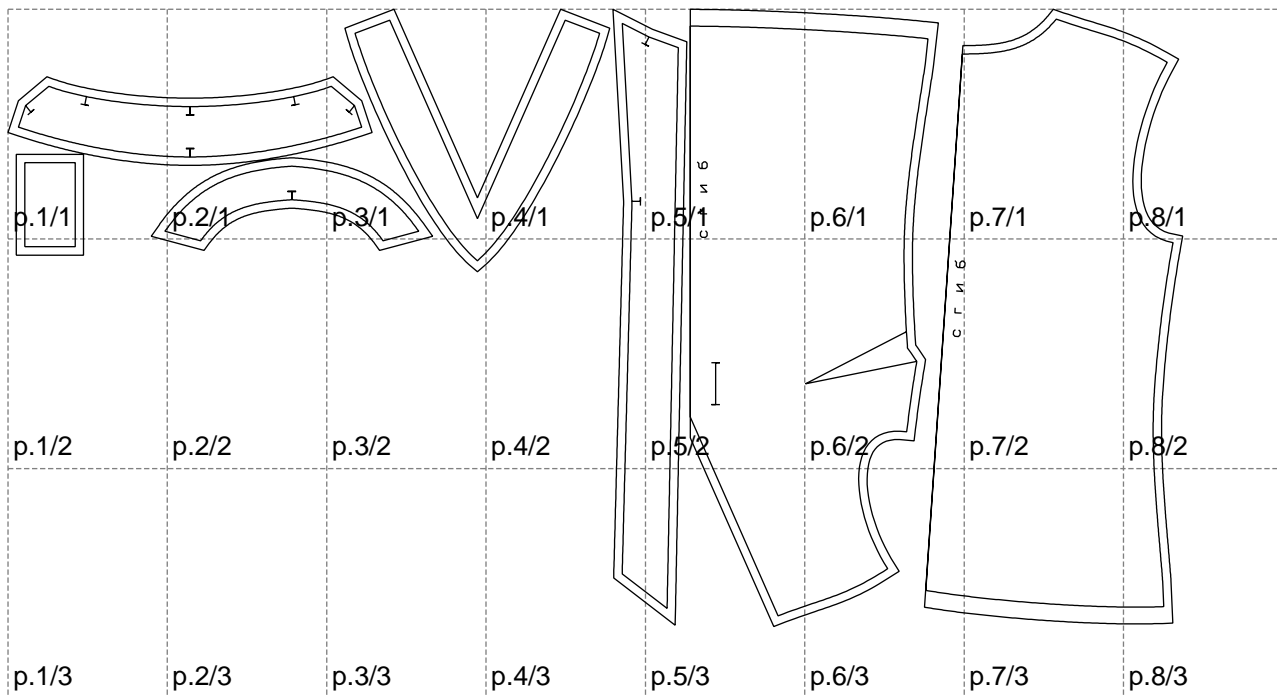

Not for print

Paper size: A4, size:1399.00 x734.87 mm

# Example

size:1488.99 x1435.18 mm

Maneken =1 ver.0

rz\_1=170

rz\_16=96

rz\_17=82

rz\_18=76

rz\_19=104

rz\_20=101.8

---

. . . . .  
. . . . .  
. . . . .