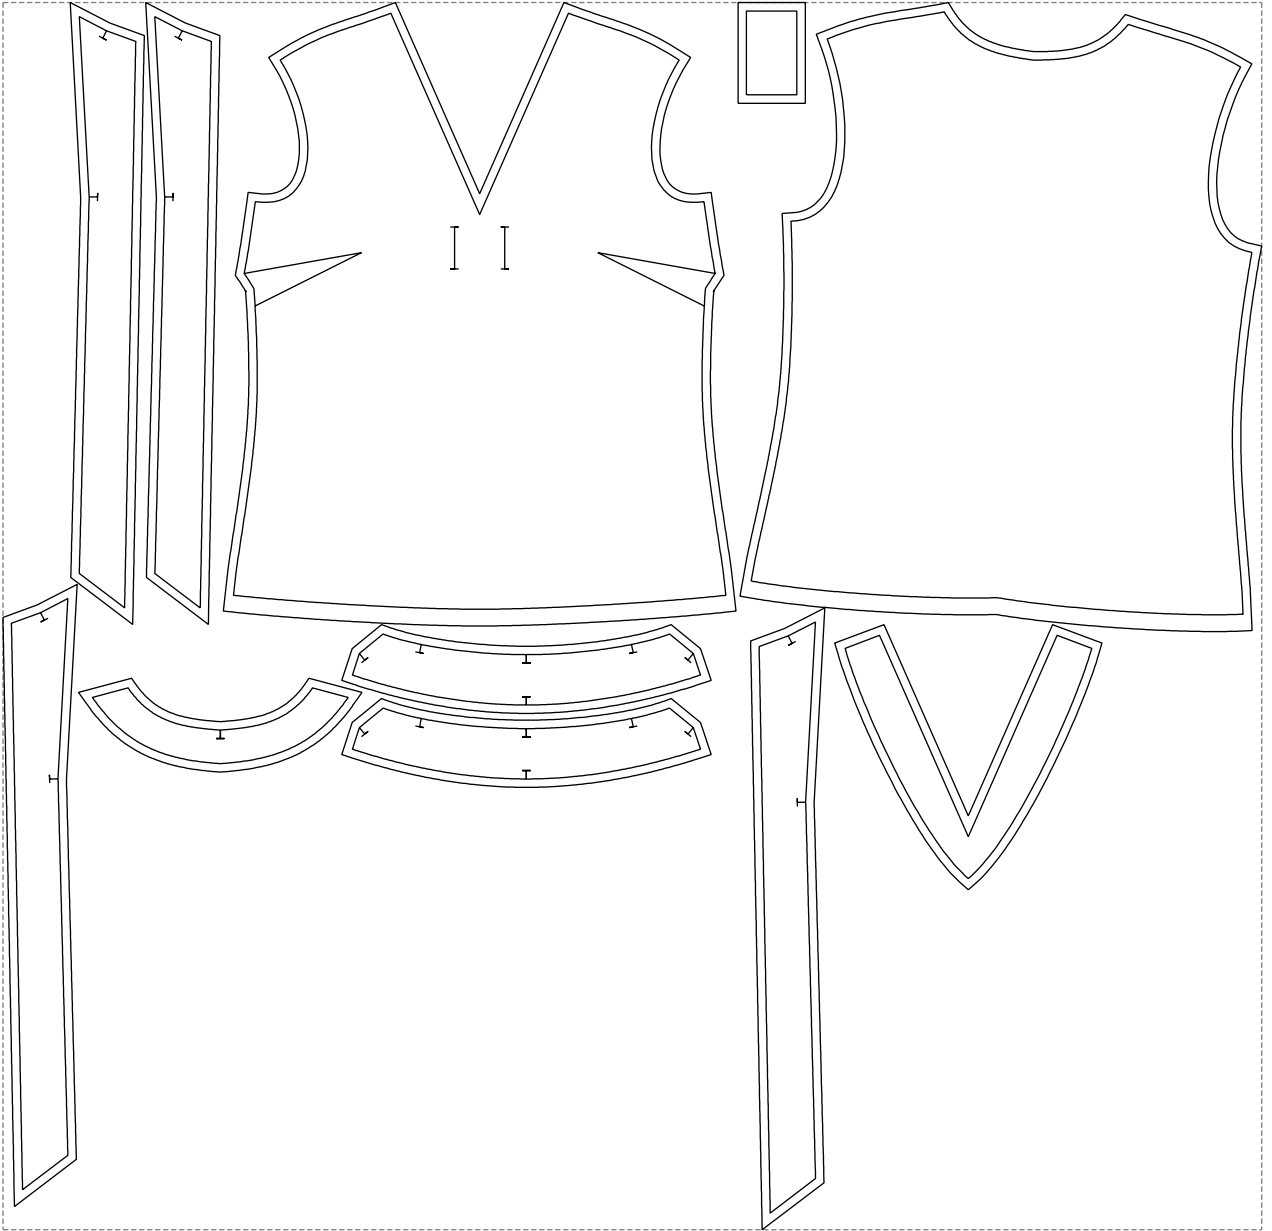

# Example

size:1499.00 x1461.87 mm

Maneken =1 ver.0

rz\_1=170

rz\_16=100

rz\_17=85.4

rz\_18=80.2

rz\_19=108

rz\_20=105.4

---

. . . . .  
. . . . .  
. . . . .