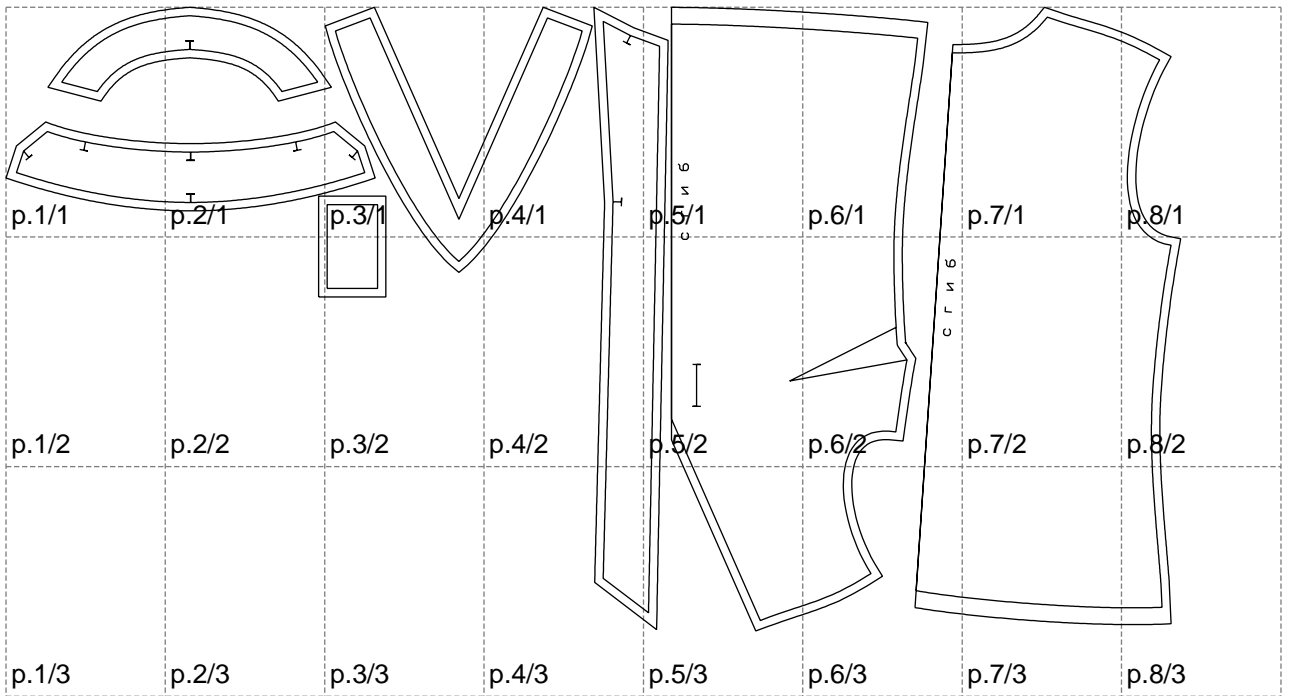

Not for print

Paper size: A4, size:1399.00 x742.67 mm

# Example

size:1499.00 x1461.87 mm

Maneken =1 ver.0

rz\_1=170

rz\_16=100

rz\_17=85.4

rz\_18=80.2

rz\_19=108

rz\_20=105.4

---

. . . . .  
. . . . .  
. . . . .